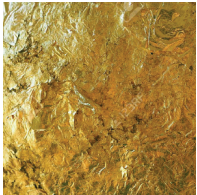

HUE SURFACE COLOR FINISH CHART

PROJECT _____

TYPE _____

NOTES _____

QUANTITY _____

DATE _____

Bronze Leaf - BRL

Bronze Leaf/Matte Black - BFM

Bronze Leaf/White - BRW

Copper Leaf - CLF

Copper Leaf/Matte Black - CLM

Copper Leaf/White CLW - CLW

Gold Leaf - GLF

Gold Leaf/Matte Black - GLM

Gold Leaf/White - GLW

Matte Black - MBK

Silver Leaf - SLF

Silver Leaf/Matte Black - SLM

Silver Leaf/White - SLW

White - WHI

Digital: Not all screens are calibrated the same, and therefore, colors will appear differently between screens.

Physical: When texture is involved, there will be variations in color, character and tone within a product series and between product families.