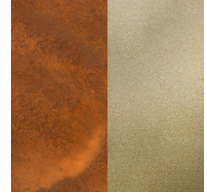

## LUA SUSPENSION COLOR FINISH CHART

PROJECT	_____
TYPE	_____
NOTES	_____
QUANTITY	_____
DATE	_____

White - WHI

White/Gold Silver - WGS

Aluminum - ALU

Rust/Gold Silver - RGS

**Digital:** Not all screens are calibrated the same, and therefore, colors will appear differently between screens.

**Physical:** When texture is involved, there will be variations in color, character and tone within a product series and between product families.