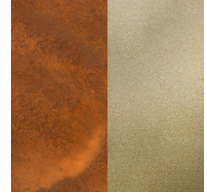

LUA SINGLE SURFACE COLOR FINISH CHART

PROJECT	_____
TYPE	_____
NOTES	_____
QUANTITY	_____
DATE	_____

White - WHI

White/Gold Silver - WGS

Aluminum - ALU

Rust/Gold Silver - RGS

Digital: Not all screens are calibrated the same, and therefore, colors will appear differently between screens.

Physical: When texture is involved, there will be variations in color, character and tone within a product series and between product families.