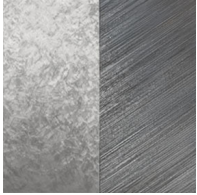

## MASAI SUSPENSION COLOR FINISH CHART

PROJECT \_\_\_\_\_  
TYPE \_\_\_\_\_  
NOTES \_\_\_\_\_  
QUANTITY \_\_\_\_\_  
DATE \_\_\_\_\_

White - WHI

Gold Powder/Brushed Bronze - GPB

Gold Powder/White - GPW

Gold Powder/Black - GPK

White/Brushed Bronze - WBB

White/Black - WBK

Silver Powder/Brushed Iron - SPI

White/Brushed Iron - WBI

**Digital:** Not all screens are calibrated the same, and therefore, colors will appear differently between screens.  
**Physical:** When texture is involved, there will be variations in color, character and tone within a product series and between product families.