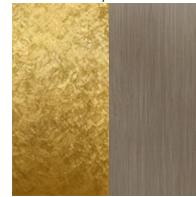

MASAI SURFACE COLOR FINISH CHART

PROJECT _____

TYPE _____

NOTES _____

QUANTITY _____

DATE _____

White - WHI

Black - BLK

Brushed Bronze - BBZ

Brushed Iron - BIN

Gold Powder/Brushed Bronze - GPB

Gold Powder/White - GPW

Gold Powder/Black - GPK

White/Brushed Bronze - WBB

White/Black - WBK

Silver Powder/Brushed Iron - SPI

White/Brushed Iron - WBI

Digital: Not all screens are calibrated the same, and therefore, colors will appear differently between screens.

Physical: When texture is involved, there will be variations in color, character and tone within a product series and between product families.