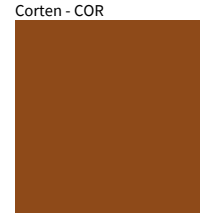

## MEDIO RECESSED COLOR FINISH CHART

|          |       |
|----------|-------|
| PROJECT  | _____ |
| TYPE     | _____ |
| NOTES    | _____ |
| QUANTITY | _____ |
| DATE     | _____ |

**Digital:** Not all screens are calibrated the same, and therefore, colors will appear differently between screens.  
**Physical:** When texture is involved, there will be variations in color, character and tone within a product series and between product families.