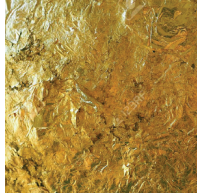

SPIRALE SUSPENSION COLOR FINISH CHART

PROJECT _____

TYPE _____

NOTES _____

QUANTITY _____

DATE _____

Bronze Leaf - BRL

Bronze Leaf/Matte Black - BFM

Bronze Leaf/White - BRW

Chrome - CHR

Copper Leaf - CLF

Copper Leaf/White CLW - CLW

Shiny Gold - GLD

Gold Leaf - GLF

Gold Leaf/Matte Black - GLM

Gold Leaf/White - GLW

Matte Black - MBK

Matte Black Nickel - MBN

Shiny Black Nickel - SBN

Silver Leaf - SLF

Silver Leaf/Matte Black - SLM

Silver Leaf/White - SLW

White - WHI

Digital: Not all screens are calibrated the same, and therefore, colors will appear differently between screens.