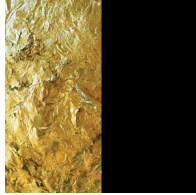

SPIRALE SUSPENSION COLOR FINISH CHART

PROJECT _____

TYPE _____

NOTES _____

QUANTITY _____

DATE _____

Bronze Leaf - BRL

Bronze Leaf/Matte Black - BFM

Bronze Leaf/White - BRW

Chrome - CHR

Copper Leaf - CLF

Copper Leaf/White CLW - CLW

Shiny Gold - GLD

Gold Leaf - GLF

Gold Leaf/Matte Black - GLM

Gold Leaf/White - GLW

Matte Black - MBK

Matte Black Nickel - MBN

Shiny Black Nickel - SBN

Silver Leaf - SLF

Silver Leaf/Matte Black - SLM

Silver Leaf/White - SLW

White - WHI

Digital: Not all screens are calibrated the same, and therefore, colors will appear differently between screens.