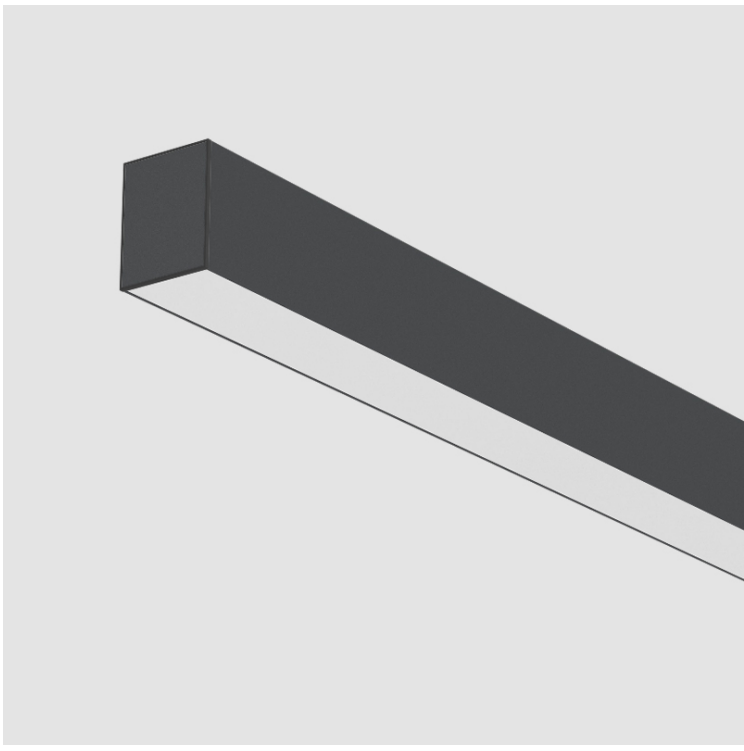

1. To build a product code in our configurator select the specify button on the base model # product page
2. To build a manual product code on this datasheet choose from the options listed below in blue font and add the suffix to the base model #

GENERAL
Series: Slider
Partner: Prolicht
Division: Architectural
Installation: Surface
Product Type: Linear Profiles
Mounting Location: Ceiling
Light Distribution: Direct

PHYSICAL
Shape: Rectangle
Length (mm): 2400
Length (in): 94 1/2
Width (mm): 60
Width (in): 2 3/8
Height (mm): 76
Height (in): 3
Diffuser: Opal / Microprism / Raster Black / Raster White / Batwing (Glare Control)
Fixture Finish: SSR / BKV / CWI / CRY / HAB / UFT / ITA / RUA / FTG / MYG / LOD / PUS / FRO / FUP / KIA / POP / BLS / SPG / MEY / GOH / CHC / COM / ABZ / JAG / OBR / MOS / ROR
Fixture Material: Aluminum Die Cast

ELECTRICAL
Lamp Type: LED (Zhaga Standard)
Input Wattage (W): 52
Total Output Wattage (W): 47.3
Dimming: Non-Dimmable
Driver Included: Yes
Driver Location: Integrated
Driver Type: Constant Current - Universal
Driver Class: Class 2
Input Voltage (V): 120 - 277
Constant Current (MA): 300

LED
Color Temperature (°K): 2700 / 3000 / 3500 / 4000
Max. Delivered Lumen (lm): Max 7610
CRI: >90 CRI
Lamp Life (hrs): 50000

RATINGS AND CERTIFICATIONS
Certified By: CSA Certified to UL and CSA Standards
IP rating: IP40