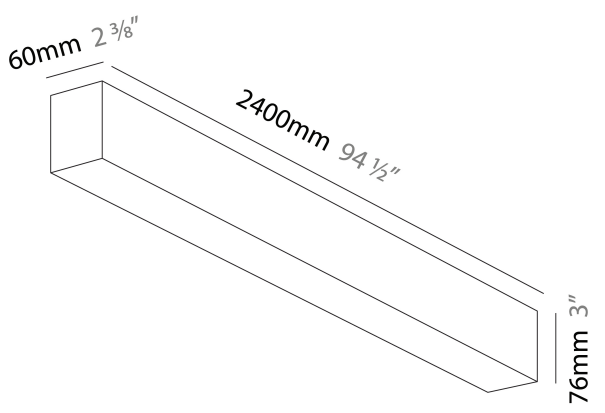

1. To build a product code in our configurator select the specify button on the base model # product page
2. To build a manual product code on this datasheet choose from the options listed below in blue font and add the suffix to the base model #

GENERAL
Series: Slider
Partner: Prolicht
Division: Architectural
Installation: Surface
Product Type: Linear Profiles
Mounting Location: Ceiling
Light Distribution: Direct

PHYSICAL
Shape: Rectangle
Length (mm): 2400
Length (in): 94 1/2
Width (mm): 60
Width (in): 2 3/8
Height (mm): 76
Height (in): 3
Diffuser: Opal / Microprism / Raster Black / Raster White / Batwing (Glare Control)
Fixture Finish: SSR / BKV / CWI / CRY / HAB / UFT / ITA / RUA / FTG / MYG / LOD / PUS / FRO / FUP / KIA / POP / BLS / SPG / MEY / GOH / CHC / COM / ABZ / JAG / OBR / MOS / ROR
Fixture Material: Aluminum Die Cast

ELECTRICAL
Lamp Type: LED (Zhaga Standard)
Input Wattage (W): 52
Total Output Wattage (W): 47.3
Dimming: Non-Dimmable
Driver Included: Yes
Driver Location: Integrated
Driver Type: Constant Current - Universal
Driver Class: Class 2
Input Voltage (V): 120 - 277
Constant Current (MA): 300

LED
Color Temperature (°K): 2700 / 3000 / 3500 / 4000
Max. Delivered Lumen (lm): Max 7610
CRI: >90 CRI
Lamp Life (hrs): 50000

RATINGS AND CERTIFICATIONS
Certified By: CSA Certified to UL and CSA Standards
IP rating: IP40