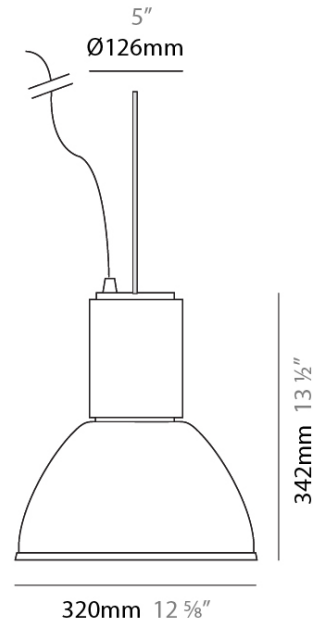

MINI TOWER FOOD SUSPENSION

A1010036

base number

- To build a product code in our configurator select the specify button on the base model # product page
- To build a manual product code on this datasheet choose from the options listed below in blue font and add the suffix to the base model #

GENERAL

Series: Mini Tower Food
 Partner: Side
 Division: Architectural
 Installation: Suspension
 Product Type: Pendant
 Mounting Location: Ceiling
 Light Distribution: Direct

PHYSICAL

Shape: Dome
 Diameter (mm): 320
 Diameter (in): 12 5/8
 Height (mm): 342
 Height (in): 13 1/2
 Max. Overall Height (mm): 3442
 Max. Overall Height (in): 135 1/2
 Weight (kg): 2.5
 Weight (lbs): 5.5
 Fixture Material: Extruded Aluminum
 Cable Details: 3100mm / 122 1/16" Cable and Wire

LED

Color Temperature (°K): 2700
 Max. Delivered Lumen (lm): 3804
 CRI: >90 CRI
 Lamp Life (hrs): 50000

OPTICAL

Beam Angle: Symmetrical 40

RATINGS AND CERTIFICATIONS

Certified By: Certified for North American Standards
 IP rating: IP20

PROJECT	
TYPE	
SPECIFIER	
QUANTITY	
DATE	

MINI TOWER FOOD SUSPENSION

A1010036

PROJECT

TYPE

SPECIFIER

QUANTITY

DATE