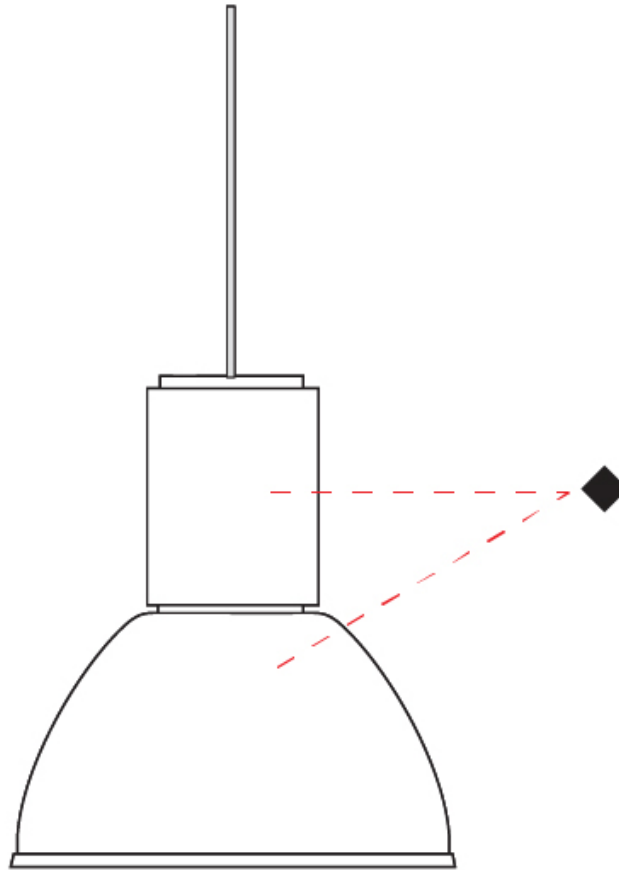

GENERAL

Series: Mini Tower Food
 Partner: Side
 Division: Architectural
 Installation: Suspension
 Product Type: Pendant
 Mounting Location: Ceiling
 Light Distribution: Direct

PHYSICAL

Shape: Dome
 Diameter (mm): 320
 Diameter (in): 12 5/8
 Height (mm): 342
 Height (in): 13 1/2
 Max. Overall Height (mm): 3442
 Max. Overall Height (in): 135 1/2
 Weight (kg): 2.5
 Weight (lbs): 5.5
 Fixture Material: Extruded Aluminum
 Cable Details: 3100mm / 122 1/16" Cable and Wire

PROJECT	
TYPE	
SPECIFIER	
QUANTITY	
DATE	

MINI TOWER FOOD SUSPENSION

A1010036

PROJECT

TYPE

SPECIFIER

QUANTITY

DATE