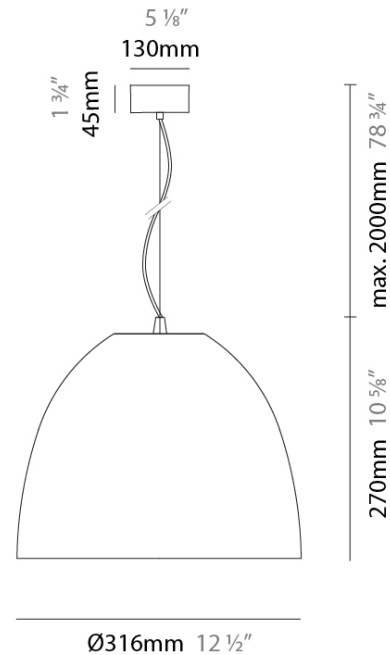

GENERAL

Series: Aurora Food
Subseries: Aurora XS Food
Partner: Side
Division: Architectural
Installation: Suspension
Product Type: Pendant
Mounting Location: Ceiling
Light Distribution: Direct

PHYSICAL

Shape: Dome
Diameter (mm): 316
Diameter (in): 12 1/2
Height (mm): 270
Height (in): 10 5/8
Max. Overall Height (mm): 2270
Max. Overall Height (in): 89 3/8
Weight (kg): 3.1
Weight (lbs): 6.8
Fixture Finish: [RWH](#) / [BLK](#) / [GRY](#)
Fixture Material: Aluminum
Cable Details: 2000mm / 78 3/4" Cable

LED

Color Temperature (°K): 4000
Max. Delivered Lumen (lm): 4484
CRI: >90 CRI
Lamp Life (hrs): 50000

OPTICAL

Beam Angle: Symmetrical Diffusing 30,60

RATINGS AND CERTIFICATIONS

Certified By: Certified for North American Standards
IP rating: IP20