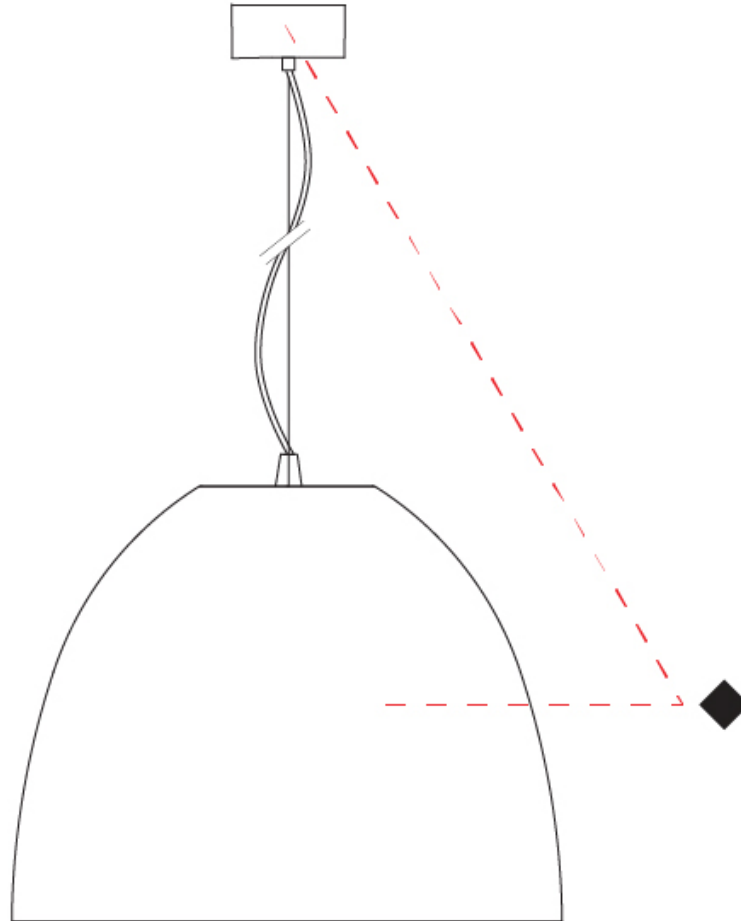

AURORA XS FOOD SUSPENSION

A1010046

PROJECT

TYPE

SPECIFIER

QUANTITY

DATE

A