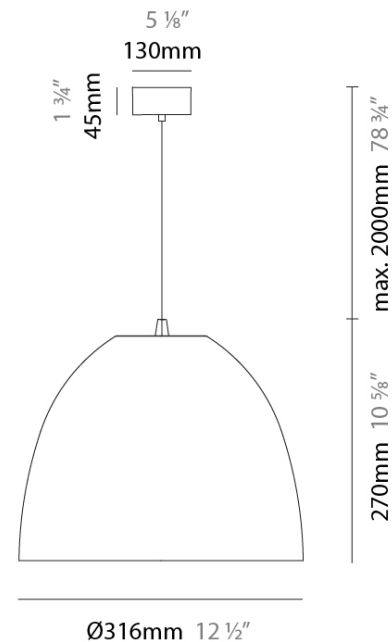

AU SUSPENSION

A1010056-

base number   Finish
Options

1. To build a product code in our configurator select the specify button on the base model # product page
2. To build a manual product code on this datasheet choose from the options listed below in blue font and add the suffix to the base model #

GENERAL

Series: AU _____
Partner: Side _____
Division: Design _____
Installation: Suspension _____
Product Type: Pendant _____
Mounting Location: Ceiling _____
Light Distribution: Direct _____

PHYSICAL

Shape: Dome _____
Diameter (mm): 316 _____
Diameter (in): 12 1/2 _____
Height (mm): 270 _____
Height (in): 10 5/8 _____
Max. Overall Height (mm): 2270 _____
Max. Overall Height (in): 89 3/8 _____
[Fixture Finish: SWI / BLK / BRN](#) _____
Fixture Material: Aluminum _____
Cable Details: 2000mm / 78 3/4" Cable _____

ELECTRICAL

Lamp Type: LED Retrofit _____
Bulb Included: Bulb Not Included _____
Max. Wattage Per Lamp (W): 11 _____
Lamp Base: E26 _____
Dimming: Non-Dimmable _____
Input Voltage (V): 120Vac Direct Line _____

LED

Lamp Life (hrs): 50000 _____

RATINGS AND CERTIFICATIONS

Certified By: Certified for North American Standards _____
IP rating: IP20 _____