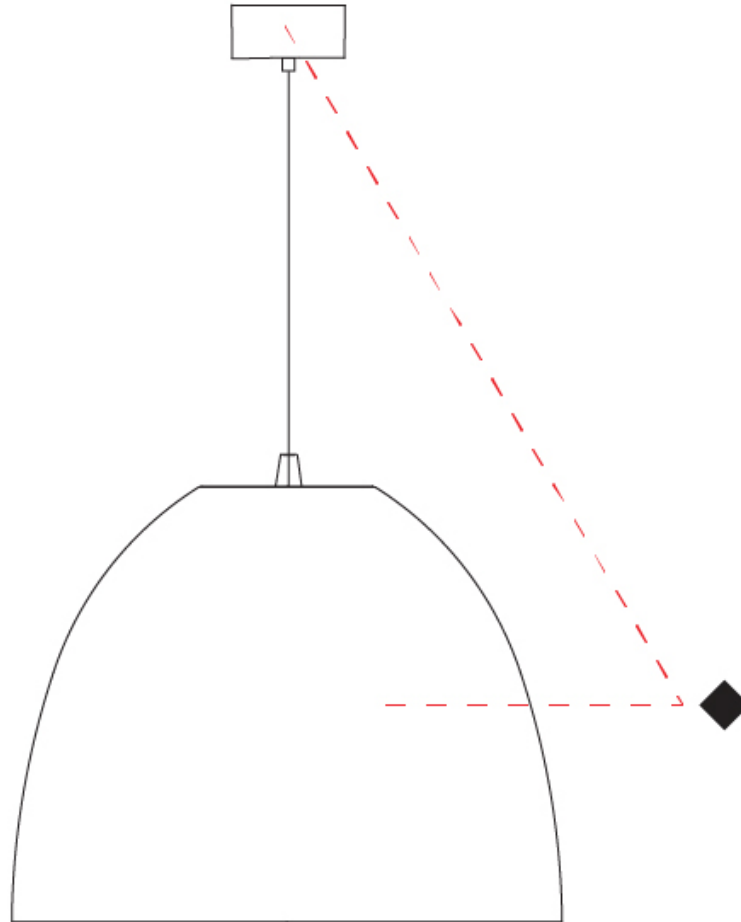

AU SUSPENSION

A1010056-

PROJECT	_____
TYPE	_____
SPECIFIER	_____
QUANTITY	_____
DATE	_____

D