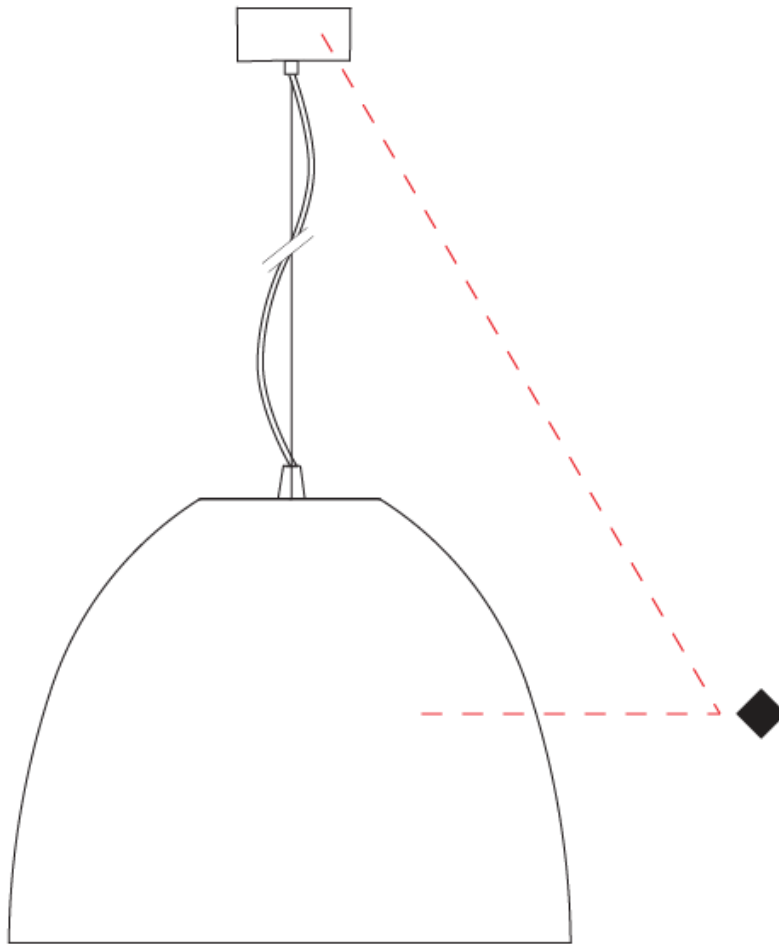

AU SUSPENSION

A1010057-

PROJECT

TYPE

SPECIFIER

QUANTITY

DATE

D