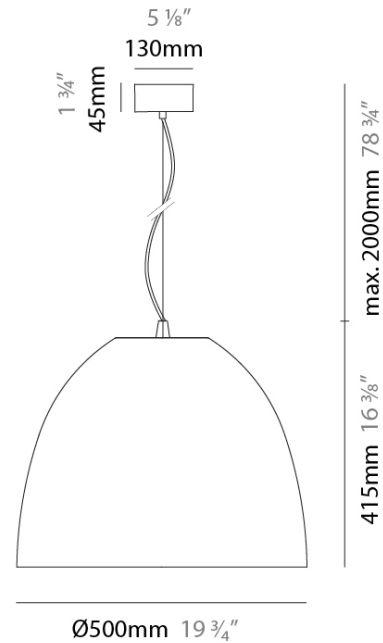

AU SUSPENSION

A1010057-

base number _____
Finish Options _____

1. To build a product code in our configurator select the specify button on the base model # product page
2. To build a manual product code on this datasheet choose from the options listed below in blue font and add the suffix to the base model #

GENERAL

Series: AU _____
Partner: Side _____
Division: Design _____
Installation: Suspension _____
Product Type: Pendant _____
Mounting Location: Ceiling _____
Light Distribution: Direct _____

PHYSICAL

Shape: Dome _____
Diameter (mm): 500 _____
Diameter (in): 19 3/4 _____
Height (mm): 415 _____
Height (in): 16 3/8 _____
Max. Overall Height (mm): 2415 _____
Max. Overall Height (in): 95 1/8 _____
Fixture Finish: [SWI](#) / [BLK](#) / [BRN](#) _____
Fixture Material: Aluminum _____
Cable Details: 2000mm / 78 3/4" Cable _____

ELECTRICAL

Number of Lamps: 1 _____
Lamp Type: LED Retrofit _____
Bulb Included: Bulb Not Included _____
Max. Wattage Per Lamp (W): 11 _____
Lamp Base: E26 _____
Dimming: Non-Dimmable _____
Input Voltage (V): 120Vac Direct Line _____

LED

Lamp Life (hrs): 50000 _____

RATINGS AND CERTIFICATIONS

Certified By: Certified for North American Standards _____
IP rating: IP20 _____