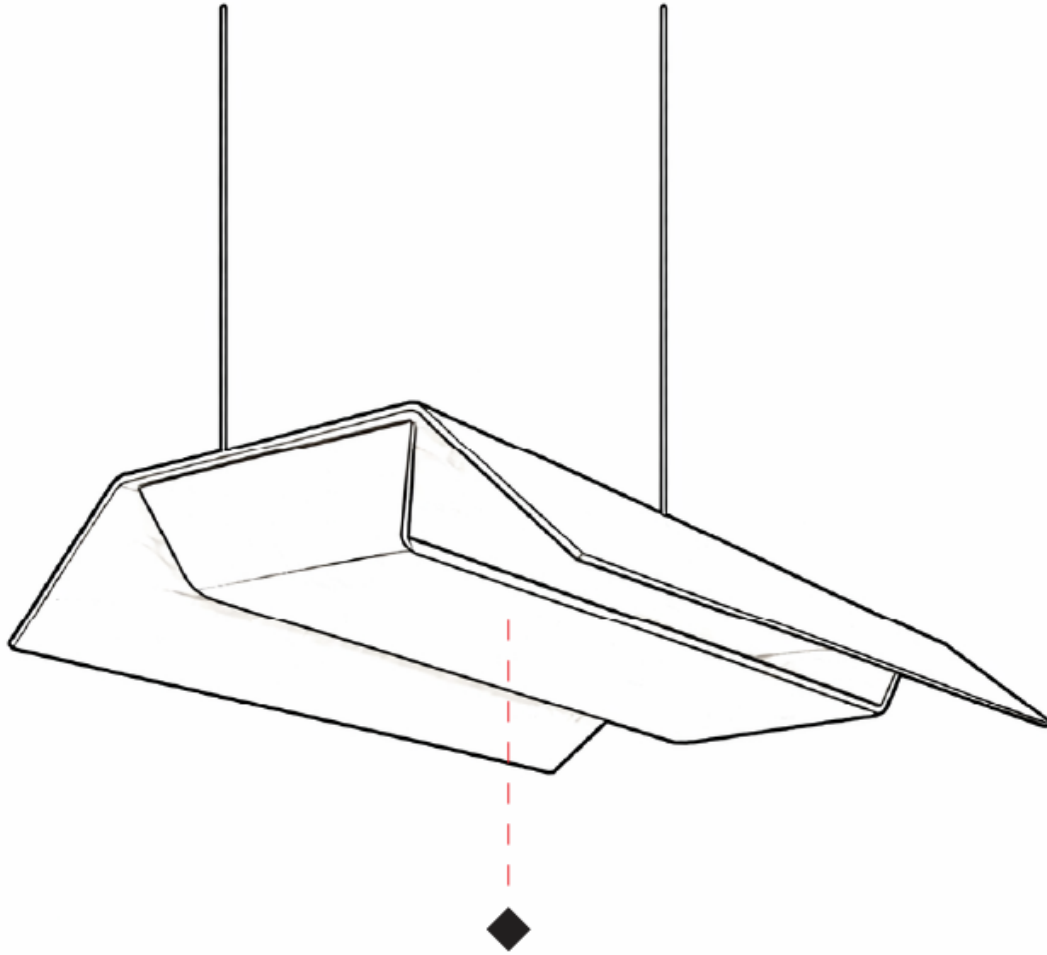

ZERO4 SUSPENSION

A1010062

PROJECT

TYPE

SPECIFIER

QUANTITY

DATE

D