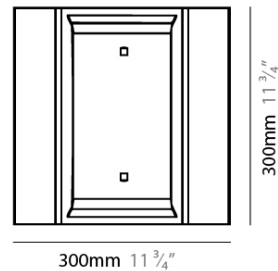

PROJECT	
TYPE	
SPECIFIER	
QUANTITY	
DATE	

ZERO4 SUSPENSION

A1010062

base number Color
Temperature

1. To build a product code in our configurator select the specify button on the base model # product page
2. To build a manual product code on this datasheet choose from the options listed below in blue font and add the suffix to the base model #

GENERAL

Series: Zero4
Partner: Side
Division: Design
Installation: Suspension
Product Type: Pendant
Mounting Location: Ceiling
Light Distribution: Direct

PHYSICAL

Shape: Rectangle
Length (mm): 300
Length (in): 11 3/4
Width (mm): 300
Width (in): 11 3/4
Height (mm): 62
Height (in): 2 3/8
Max. Overall Height (mm): 2062
Max. Overall Height (in): 81 3/16
Fixture Finish: WWH
Fixture Material: Aluminum
Cable Details: 2000mm / 78 3/4" Transparent Cable

ELECTRICAL

Lamp Type: LED (Zhaga Standard)
Input Wattage (W): 10
Dimming: Non-Dimmable
Driver Included: Yes
Driver Location: Integrated
Driver Type: Constant Voltage - Universal
Driver Class: Class 2
Input Voltage (V): 120 - 277
Output Voltage (V): 24

LED

Color Temperature (°K): 3000 / 4000
Max. Delivered Lumen (lm): 1058 / 1136
CRI: >90 CRI
Lamp Life (hrs): 50000

RATINGS AND CERTIFICATIONS

Certified By: Certified for North American Standards
IP rating: IP20