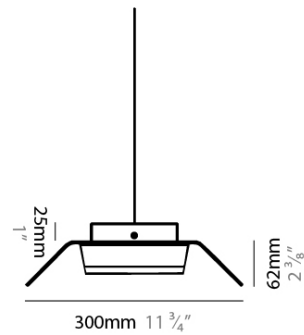

PROJECT	
TYPE	
SPECIFIER	
QUANTITY	
DATE	

ZERO4 SUSPENSION

A1010062

base number Color
Temperature

1. To build a product code in our configurator select the specify button on the base model # product page
2. To build a manual product code on this datasheet choose from the options listed below in blue font and add the suffix to the base model #

GENERAL

Series: Zero4
Partner: Side
Division: Design
Installation: Suspension
Product Type: Pendant
Mounting Location: Ceiling
Light Distribution: Direct

PHYSICAL

Shape: Rectangle
Length (mm): 300
Length (in): 11 3/4
Width (mm): 300
Width (in): 11 3/4
Height (mm): 62
Height (in): 2 3/8
Max. Overall Height (mm): 2062
Max. Overall Height (in): 81 3/16
Fixture Finish: WWH
Fixture Material: Aluminum
Cable Details: 2000mm / 78 3/4" Transparent Cable

ELECTRICAL

Lamp Type: LED (Zhaga Standard)
Input Wattage (W): 10
Dimming: Non-Dimmable
Driver Included: Yes
Driver Location: Integrated
Driver Type: Constant Voltage - Universal
Driver Class: Class 2
Input Voltage (V): 120 - 277
Output Voltage (V): 24

LED

Color Temperature (°K): 3000 / 4000
Max. Delivered Lumen (lm): 1058 / 1136
CRI: >90 CRI
Lamp Life (hrs): 50000

RATINGS AND CERTIFICATIONS

Certified By: Certified for North American Standards
IP rating: IP20