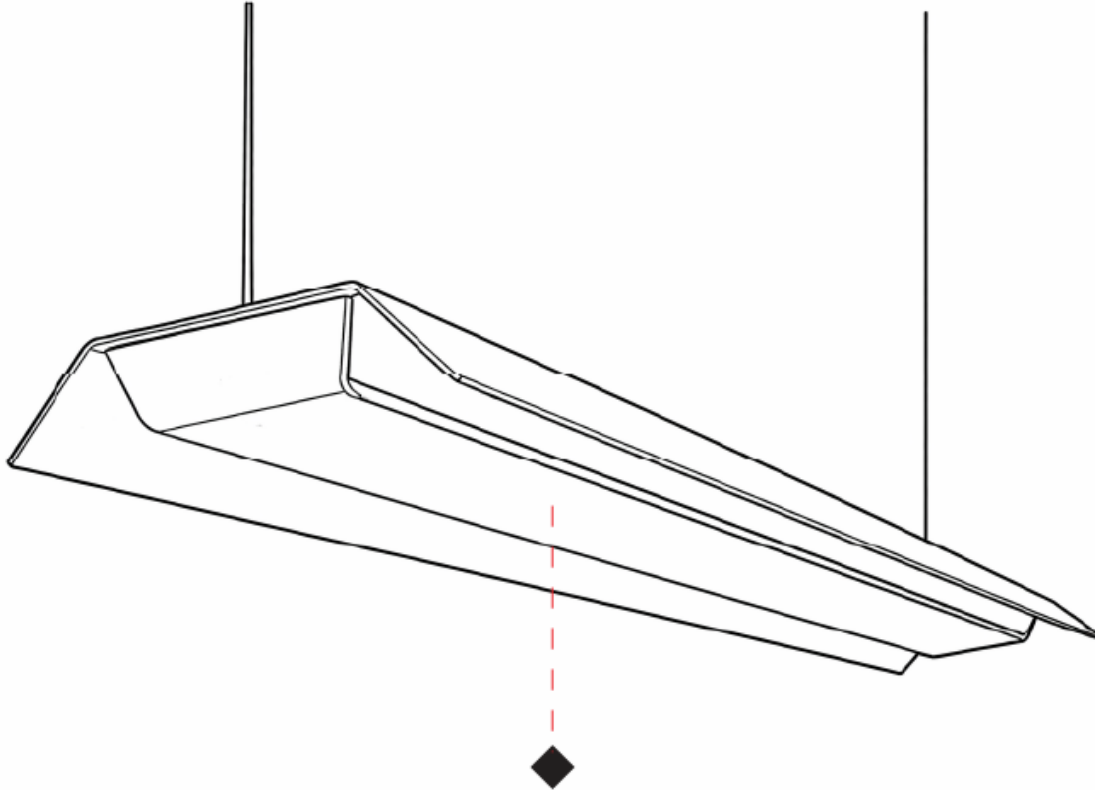

ZERO4 SUSPENSION

A1010064

PROJECT

TYPE

SPECIFIER

QUANTITY

DATE

D