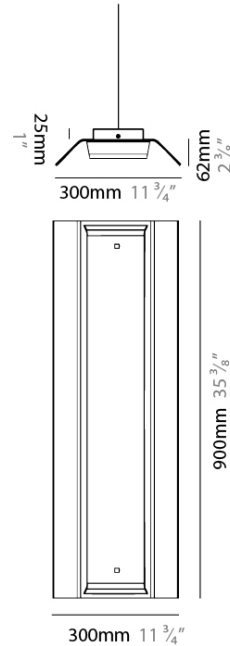

ZERO4 SUSPENSION

A1010064

base number Color
Temperature

1. To build a product code in our configurator select the specify button on the base model # product page
2. To build a manual product code on this datasheet choose from the options listed below in blue font and add the suffix to the base model #

GENERAL

Series: Zero4
Partner: Side
Division: Design
Installation: Suspension
Product Type: Pendant
Mounting Location: Ceiling
Light Distribution: Direct

PHYSICAL

Shape: Rectangle
Length (mm): 900
Length (in): 35 ³/₈
Width (mm): 300
Width (in): 11 ³/₄
Height (mm): 62
Height (in): 2 ³/₈
Max. Overall Height (mm): 2062
Max. Overall Height (in): 81 ³/₁₆
Fixture Finish: WWH
Fixture Material: Aluminum
Cable Details: 2000mm / 78 3/4" Transparent Cable

ELECTRICAL

Lamp Type: LED (Zhaga Standard)
Input Wattage (W): 39
Dimming: Non-Dimmable
Driver Included: Yes
Driver Location: Integrated
Driver Type: Constant Voltage - Universal
Driver Class: Class 2
Input Voltage (V): 120 - 277
Output Voltage (V): 24

LED

Color Temperature (°K): 3000 / 4000
Max. Delivered Lumen (lm): 4292 / 4616
CRI: >90 CRI
Lamp Life (hrs): 50000

RATINGS AND CERTIFICATIONS

Certified By: Certified for North American Standards
IP rating: IP20

PROJECT
TYPE
SPECIFIER
QUANTITY
DATE