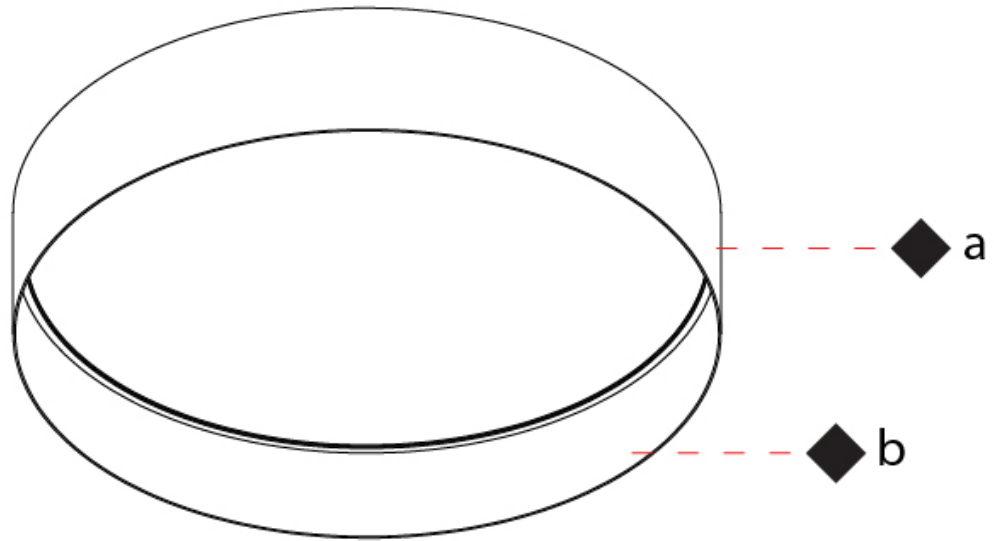

SIGN DRUM SURFACE

A202010-

PROJECT	_____
TYPE	_____
SPECIFIER	_____
QUANTITY	_____
DATE	_____

A