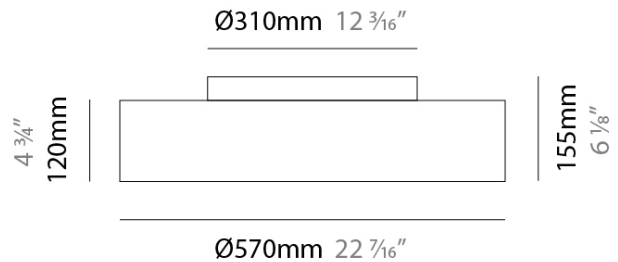

PROJECT	
TYPE	
SPECIFIER	
QUANTITY	
DATE	

SIGN DRUM SURFACE

A202010- _____ - _____
base number   Finish   Diffuser
                                 Options

1. To build a product code in our configurator select the specify button on the base model # product page
2. To build a manual product code on this datasheet choose from the options listed below in blue font and add the suffix to the base model #

GENERAL

Series: Sign Drum
Partner: Zaneen
Division: Architectural
Installation: Surface
Product Type: Ceiling Surface
Mounting Location: Ceiling
Light Distribution: Direct

PHYSICAL

Shape: Round
Diameter (mm): 570
Diameter (in): 22 7/16
Height (mm): 155
Height (in): 6 1/8
Diffuser: [Opal](#) / [Microprism](#) / [Sparkling Secret](#) / [Vintage Industrial](#)
Fixture Finish: [MBK](#) / [MBG](#) / [MWH](#) / [MWG](#)
Fixture Material: Aluminum

ELECTRICAL

Lamp Type: LED
Input Wattage (W): 49
Input Voltage (V): 120 - 277
Constant Current (MA): 350

LED

Color Temperature (°K): 2700-6500 Tunable White
CRI: >90 CRI
Lamp Life (hrs): 60000

RATINGS AND CERTIFICATIONS

Certified By: Certified for North American Standards
IP rating: IP20