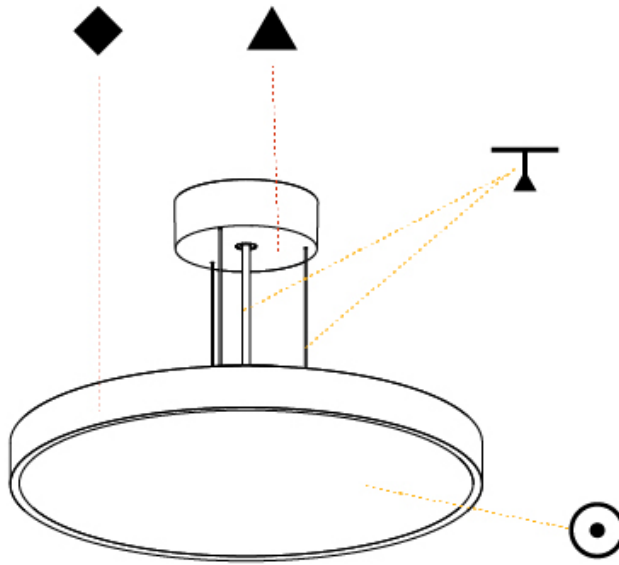

SIGN DIVA SUSPENSION

A300002-

PROJECT	_____
TYPE	_____
SPECIFIER	_____
QUANTITY	_____
DATE	_____

A