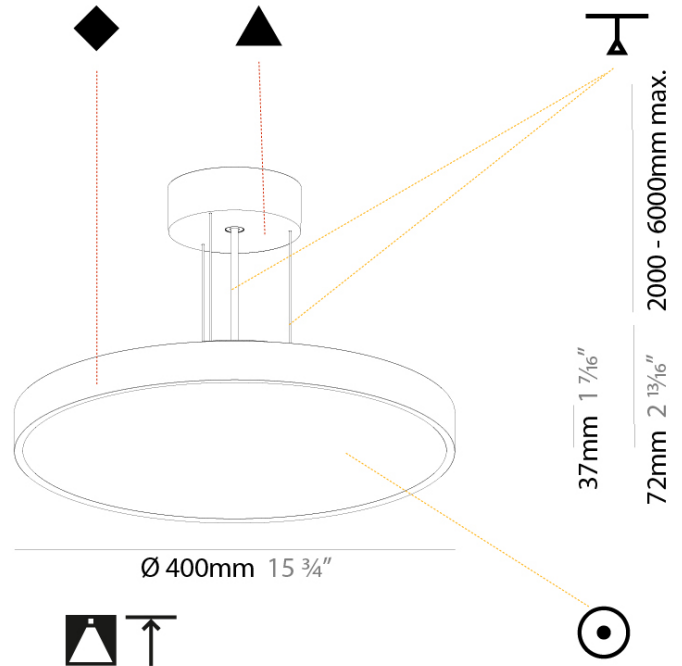

GENERAL

Series: Sign Diva
Subseries: Sign Diva
Partner: Prolicht
Division: Architectural
Installation: Suspension
Product Type: Pendant
Mounting Location: Ceiling
Light Distribution: Direct

PHYSICAL

Shape: Round
Diameter (mm): 400
Diameter (in): 15 3/4
Height (mm): 72
Height (in): 2 13/16
Max. Overall Height (mm): 2072
Max. Overall Height (in): 81 9/16
Weight (kg): 2.972
Weight (lbs): 6.55
Diffuser: PMMA - Opal / Micro-Prism / Sparkling Secret / Vintage Industrial with Shine Ring
Fixture Finish: SSR / BKV / CWI / CRY / HAB / UFT / ITA / RUA / FTG / MYG / LOD / PUS / FRO / FUP / KIA / POP / BLS / SPG / MEY / GOH / CHC / COM / ABZ / JAG / OBR / MOS / ROR
Fixture Material: PMMA / Extruded Aluminum / Steel
Cable Details: 2000mm or 6000mm Transparent Cable

ELECTRICAL

Lamp Type: LED (Zhaga Standard)
Input Wattage (W): 19.8
Total Output Wattage (W): 16
Dimming: Tri-Mode (Non-Dimming and Phase Dimming (120Vac only) and 0-10V Dimming)
Driver Included: Yes
Driver Location: Integrated
Driver Type: Constant Current - Universal
Driver Class: Class 2
Input Voltage (V): 120 - 277
Constant Current (MA): 500

LED

Color Temperature (°K): 2700 / 3000 / 3500 / 4000
Max. Delivered Lumen (lm): 1160 / 1733 / 1741 / 1776
CRI: >90 CRI
Lamp Life (hrs): 50000

RATINGS AND CERTIFICATIONS

Certified By: Certified for North American Standards
IP rating: IP20

PROJECT
TYPE
SPECIFIER
QUANTITY
DATE