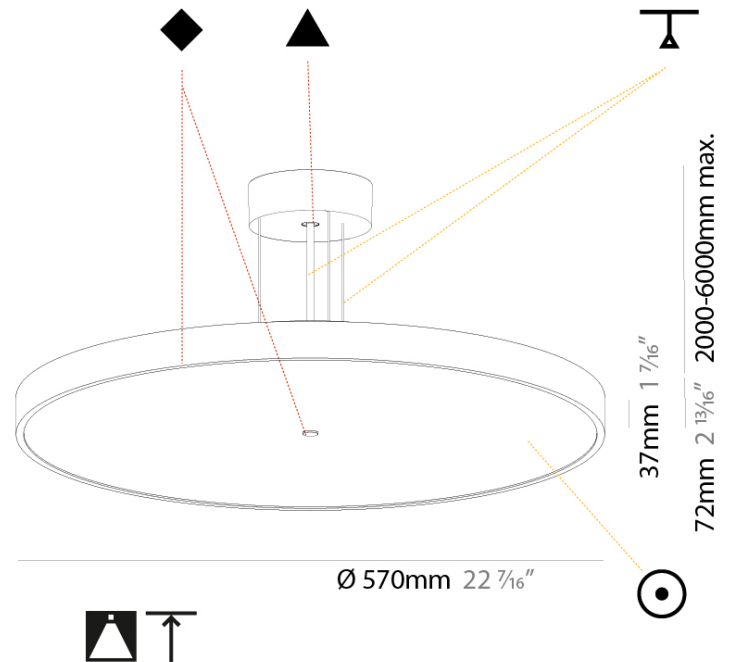

GENERAL

Series: Sign Diva
Subseries: Sign Diva
Partner: Prolicht
Division: Architectural
Installation: Suspension
Product Type: Pendant
Mounting Location: Ceiling
Light Distribution: Direct

PHYSICAL

Shape: Round
Diameter (mm): 570
Diameter (in): 22 7/16
Height (mm): 72
Height (in): 2 13/16
Max. Overall Height (mm): 6072
Max. Overall Height (in): 239 1/16
Weight (kg): 7.802
Weight (lbs): 17.2
Diffuser: PMMA - Opal / Micro-Prism / Sparkling Secret / Vintage Industrial with Shine Ring
Fixture Finish: SSR / BKV / CWI / CRY / HAB / UFT / ITA / RUA / FTG / MYG / LOD / PUS / FRO / FUP / KIA / POP / BLS / SPG / MEY / GOH / CHC / COM / ABZ / JAG / OBR / MOS / ROR
Fixture Material: PMMA / Extruded Aluminum / Steel
Cable Details: 2000mm or 6000mm Transparent Cable

ELECTRICAL

Lamp Type: LED (Zhaga Standard)
Input Wattage (W): 58.3
Total Output Wattage (W): 53
Dimming: Tri-Mode (Non-Dimming and Phase Dimming (120Vac only) and 0-10V Dimming)
Driver Included: Yes
Driver Location: Integrated
Driver Type: Constant Current - Universal
Driver Class: Class 2
Input Voltage (V): 120 - 277
Constant Current (MA): 350

LED

Color Temperature (°K): 2700 / 3000 / 3500 / 4000
Max. Delivered Lumen (lm): 5060 / 6120 / 6233 / 6360
CRI: >90 CRI
Lamp Life (hrs): 50000

RATINGS AND CERTIFICATIONS

Certified By: Certified for North American Standards
IP rating: IP20