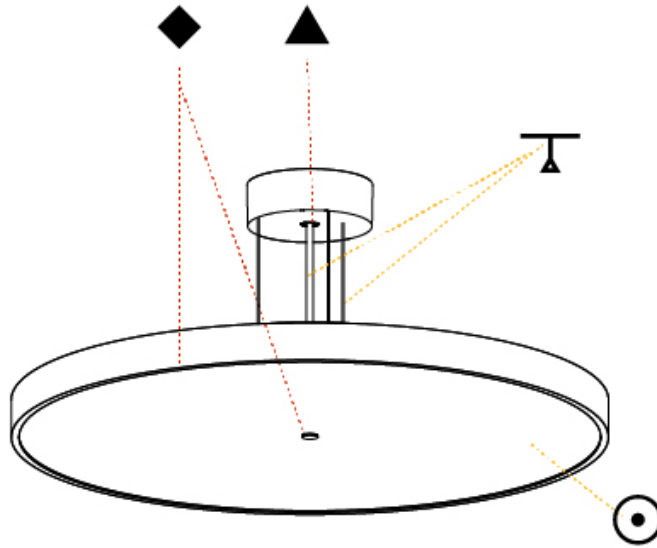

A300004-

PROJECT	_____
TYPE	_____
SPECIFIER	_____
QUANTITY	_____
DATE	_____

A