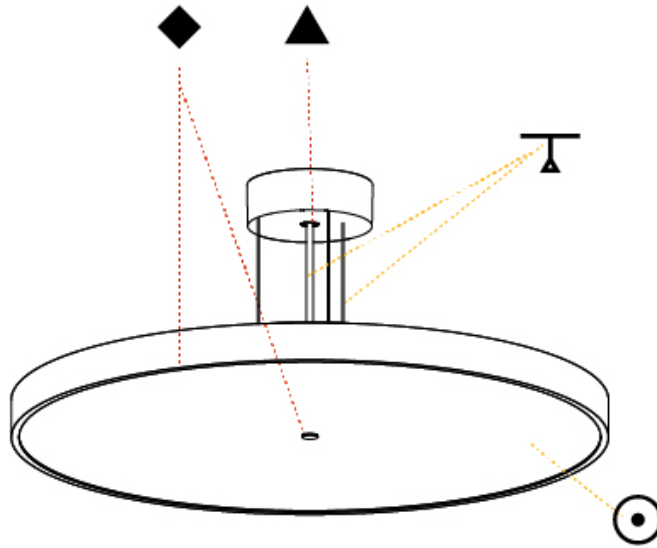

SIGN DIVA SUSPENSION

A300005-

PROJECT
TYPE
SPECIFIER
QUANTITY
DATE

A