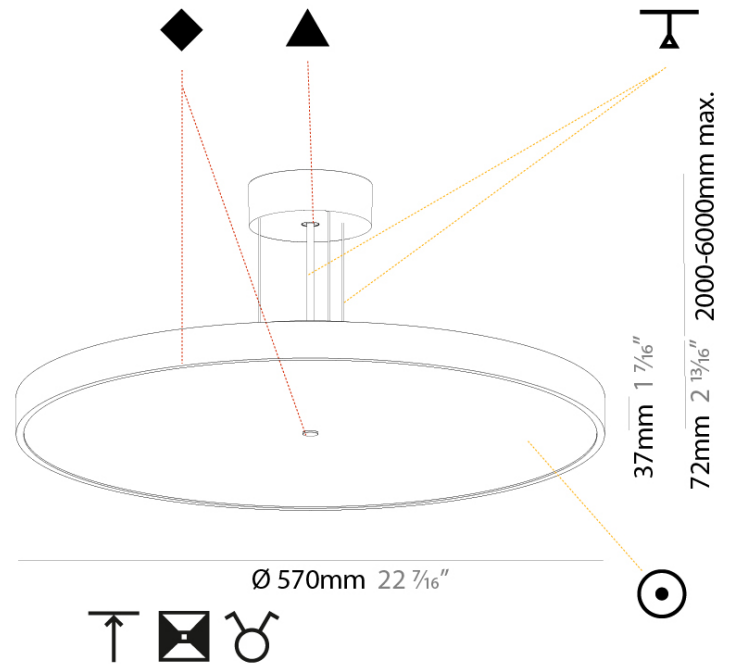

GENERAL

Series: Sign Diva
Subseries: Sign Diva
Brand: Prolicht
Division: Architectural
Mounting Type: Suspension
Mounting Location: Ceiling
Subcategory: Pendant

PHYSICAL

Shape: Round
Diameter (mm): 570
Diameter (in): 22 7/16
Height (mm): 72
Height (in): 2 13/16
Max. Overall Height (mm): 6072
Max. Overall Height (in): 239 5/16
Light Distribution: Direct / Indirect
Weight (kg): 8.548
Weight (lbs): 18.85
Diffuser: PMMA - Opal / Micro-Prism / Sparkling Secret / Vintage Industrial with Shine Ring
Fixture Finish: SSR / BKV / CWI / CRY / HAB / UFT / ITA / RUA / FTG / MYG / LOD / PUS / FRO / FUP / KIA / POP / BLS / SPG / MEY / GOH / GUM / CHC / COM / ABZ / JAG / OBR / MOS / ROR
Fixture Material: Extruded Aluminum / Steel
Cable Details: 2000mm or 6000mm Transparent Cable

ELECTRICAL

Lamp Type: LED (Zhaga Standard)
Input Wattage (W): 80.3
Total Output Wattage (W): 53 / 18
Dimming: Tri-Mode (Non-Dimming and Phase Dimming (120Vac only) and 0-10V Dimming)
Driver Included: Yes
Driver Location: Integrated
Driver Type: Constant Current - Universal
Driver Class: Class 2
Input Voltage (V): 120 - 277
Constant Current (MA): 350

LED

Color Temperature (°K): 2700 / 3000 / 3500 / 4000
Max. Delivered Lumen (lm): 6110 / 7650 / 7801 / 7960
CRI: >90 CRI
Lamp Life (hrs): 50000

RATINGS AND CERTIFICATIONS

Certified By: Certified for North American Standards
IP rating: IP20