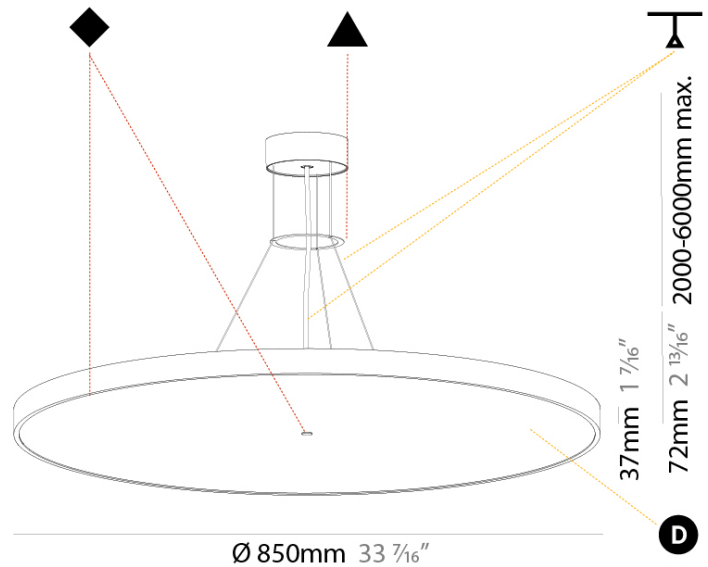

GENERAL

Series: Sign Diva
Subseries: Sign Diva
Partner: Prolicht
Division: Architectural
Installation: Suspension
Product Type: Pendant
Mounting Location: Ceiling
Light Distribution: Direct

PHYSICAL

Shape: Round
Diameter (mm): 850
Diameter (in): 33 7/16
Height (mm): 72
Height (in): 2 13/16
Max. Overall Height (mm): 6072
Max. Overall Height (in): 239 1/16
Weight (kg): 14.005
Weight (lbs): 30.88
Diffuser: PMMA - Opal / Micro-Prism / Sparkling Secret / Vintage Industrial
Fixture Finish: SSR / BKV / CWI / CRY / HAB / UFT / ITA / RUA / FTG / MYG / LOD / PUS / FRO / FUP / KIA / POP / BLS / SPG / MEY / GOH / CHC / COM / ABZ / JAG / OBR / MOS / ROR
Fixture Material: PMMA / Extruded Aluminum / Steel
Cable Details: 2000mm or 6000mm Transparent Cable

ELECTRICAL

Lamp Type: LED (Zhaga Standard)
Input Wattage (W): 96.8
Total Output Wattage (W): 76.8
Dimming: Tri-Mode (Non-Dimming and Phase Dimming (120Vac only) and 0-10V Dimming)
Driver Included: Yes
Driver Location: Integrated
Driver Type: Constant Current - Universal
Driver Class: Class 2
Input Voltage (V): 120 - 277
Constant Current (MA): 600

LED

Color Temperature (°K): 2700 / 3000 / 3500 / 4000
Max. Delivered Lumen (lm): 7960 / 9950 / 10153 / 10360
CRI: >90 CRI
Lamp Life (hrs): 50000

RATINGS AND CERTIFICATIONS

Certified By: Certified for North American Standards
IP rating: IP20