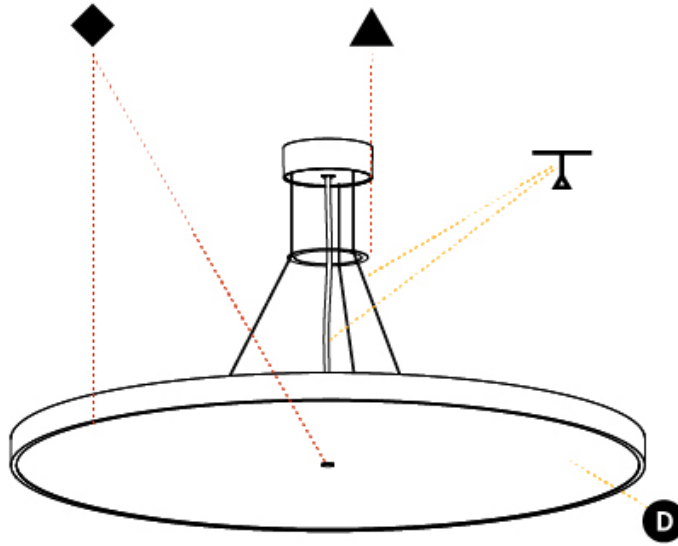

SIGN DIVA SUSPENSION

A300006-

PROJECT	_____
TYPE	_____
SPECIFIER	_____
QUANTITY	_____
DATE	_____

A