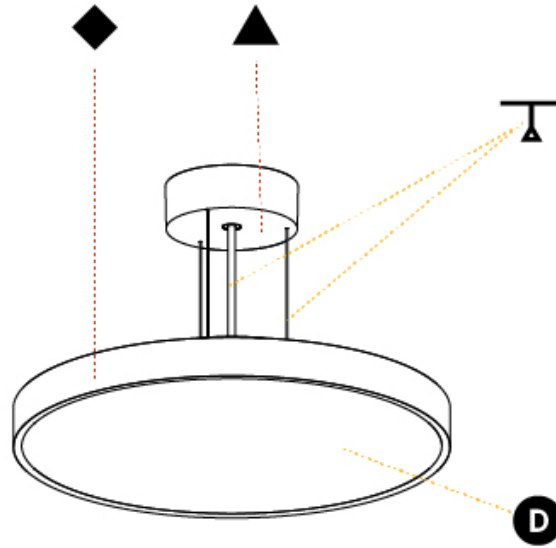

SIGN DIVA KORONA SUSPENSION

A300011-

PROJECT

TYPE

SPECIFIER

QUANTITY

DATE

A