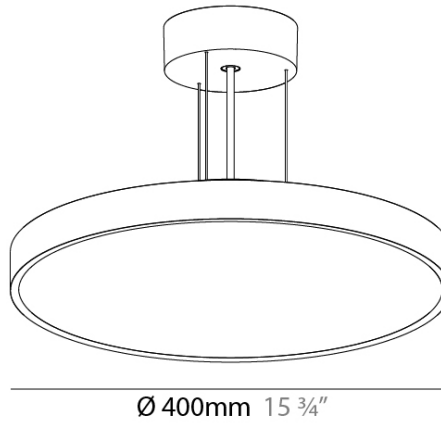

GENERAL

Series: Sign Diva
Subseries: Sign Diva Korona
Partner: Prolicht
Division: Architectural
Installation: Suspension
Product Type: Pendant
Mounting Location: Ceiling
Light Distribution: Direct

PHYSICAL

Shape: Round
Diameter (mm): 400
Diameter (in): 15 3/4
Height (mm): 86
Height (in): 3 3/8
Weight (kg): 3.302
Weight (lbs): 7.28
Diffuser: PMMA - Opal / Micro-Prism / Sparkling Secret / Vintage Industrial
Fixture Finish: SSR / BKV / CWI / CRY / HAB / UFT / ITA / RUA / FTG / MYG / LOD / PUS / FRO / FUP / KIA / POP / BLS / SPG / MEY / GOH / CHC / COM / ABZ / JAG / OBR / MOS / ROR
Fixture Material: PMMA / Extruded Aluminum / Steel
Cable Details: 2000mm/78 3/4" or 6000mm/236 1/4" Transparent Cable

ELECTRICAL

Lamp Type: LED (Zhaga Standard)
Input Wattage (W): 17
Dimming: Tri-Mode (Non-Dimming and Phase Dimming (120Vac only) and 0-10V Dimming)
Driver Included: Yes
Driver Location: Integrated
Driver Type: Constant Current - Universal
Driver Class: Class 2
Input Voltage (V): 120 - 277
Constant Current (mA): 500

LED

Color Temperature (°K): 2700 / 3000 / 3500 / 4000
Max. Delivered Lumen (lm): 1807 / 1943 / 1951 / 1991
Nominal Lumen (lm): 2250 / 2420 / 2430 / 2480
CRI: >90 CRI
Lamp Life (hrs): 50000

RATINGS AND CERTIFICATIONS

Certified By: CERTIFIED for North American Standards
IP rating: IP20

51mm 2"
86mm 3 3/8" 2000-6000mm max.