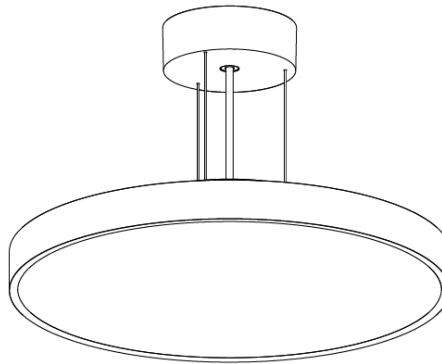

PHYSICAL

Shape: Round
 Diameter (mm): 400
 Diameter (in): 15 3/4
 Height (mm): 86
 Height (in): 3 3/8
 Weight (kg): 3.728
 Weight (lbs): 8.22
 Diffuser: PMMA - Opal / Micro-Prism / Sparkling Secret / Vintage Industrial
 Fixture Finish: SSR / BKV / CWI / CRY / HAB / UFT / ITA / RUA / FTG / MYG / LOD / PUS / FRO / FUP / KIA / POP / BLS / SPG / MEY / GOH / CHC / COM / ABZ / JAG / OBR / MOS / ROR
 Fixture Material: PMMA / Extruded Aluminum / Steel
 Cable Details: 2000mm/78 3/4" or 6000mm/236 1/4" Transparent Cable

Certified By: Certified for North American Standards
 IP rating: IP20

51mm 2"
 86mm 3 3/8" 2000-6000mm max.

Ø 400mm 15 3/4"

SIGN DIVA KORONA SUSPENSION

A300012-

PROJECT

TYPE

SPECIFIER