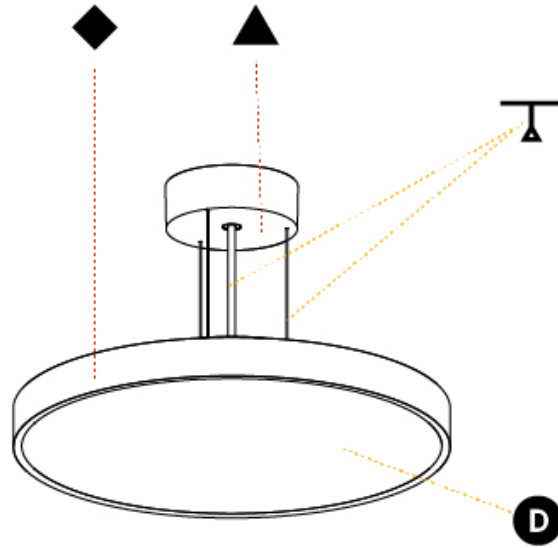

SIGN DIVA KORONA SUSPENSION

A300012-

PROJECT

TYPE

SPECIFIER

QUANTITY

DATE

A