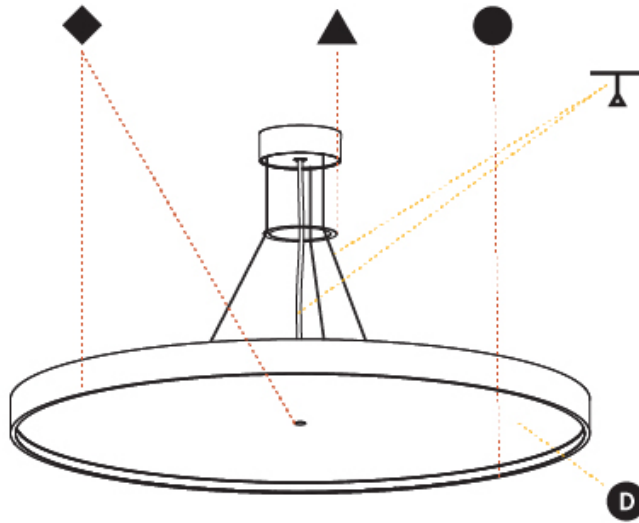

SIGN DIVA KORONA SUSPENSION

A300015-

PROJECT	_____
TYPE	_____
SPECIFIER	_____
QUANTITY	_____
DATE	_____

A