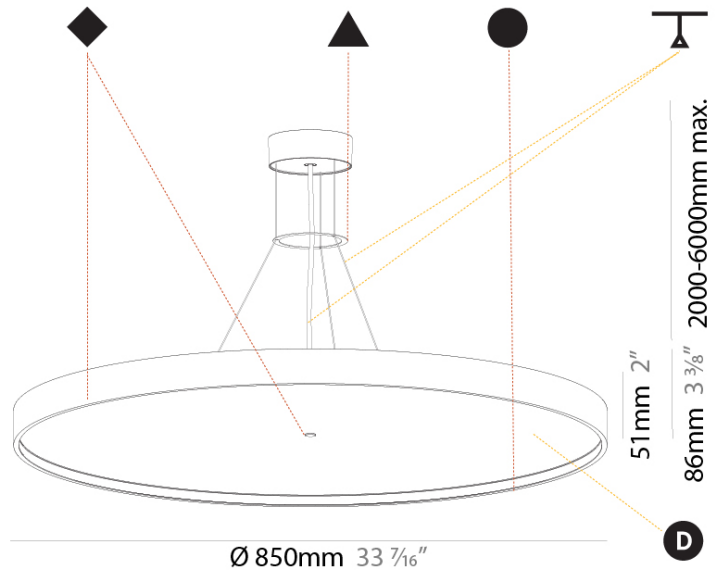

GENERAL

Series: Sign Diva
Subseries: Sign Diva Korona
Partner: Prolicht
Division: Architectural
Installation: Suspension
Product Type: Pendant
Mounting Location: Ceiling
Light Distribution: Direct

PHYSICAL

Shape: Round
Diameter (mm): 850
Diameter (in): 33 7/16
Height (mm): 86
Height (in): 3 3/8
Max. Overall Height (mm): 2086
Max. Overall Height (in): 82 1/8
Weight (kg): 14.399
Weight (lbs): 31.74
Diffuser: PMMA - Opal / Micro-Prism / Sparkling Secret / Vintage Industrial
Fixture Finish: SSR / BKV / CWI / CRY / HAB / UFT / ITA / RUA / FTG / MYG / LOD / PUS / FRO / FUP / KIA / POP / BLS / SPG / MEY / GOH / CHC / COM / ABZ / JAG / OBR / MOS / ROR
Fixture Material: PMMA / Extruded Aluminum / Steel
Cable Details: 2000mm or 6000mm Transparent Cable

ELECTRICAL

Lamp Type: LED (Zhaga Standard)
Input Wattage (W): 96.8
Total Output Wattage (W): 76.8
Dimming: Tri-Mode (Non-Dimming and Phase Dimming (120Vac only) and 0-10V Dimming)
Driver Included: Yes
Driver Location: Integrated
Driver Type: Constant Current - Universal
Driver Class: Class 2
Input Voltage (V): 120 - 277
Constant Current (MA): 600

LED

Color Temperature (°K): 2700 / 3000 / 3500 / 4000
Max. Delivered Lumen (lm): 9094 / 9806 / 11385 / 11617
Nominal Lumen (lm): 10753 / 11596 / 13461 / 13736
CRI: >90 CRI
Lamp Life (hrs): 50000

RATINGS AND CERTIFICATIONS

Certified By: Certified for North American Standards
IP rating: IP20