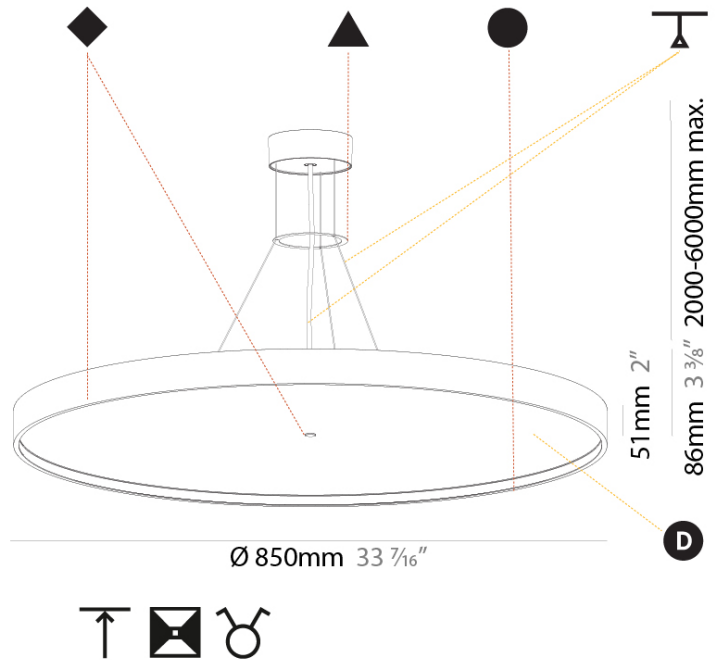

GENERAL

Series: Sign Diva
Subseries: Sign Diva Korona
Partner: Prolicht
Division: Architectural
Installation: Suspension
Product Type: Pendant
Mounting Location: Ceiling
Light Distribution: Direct / Indirect

PHYSICAL

Shape: Round
Diameter (mm): 850
Diameter (in): 33 7/16
Height (mm): 86
Height (in): 3 3/8
Max. Overall Height (mm): 2086
Max. Overall Height (in): 82 1/8
Weight (kg): 15.251
Weight (lbs): 33.62
Diffuser: PMMA - Opal / Micro-Prism / Sparkling Secret / Vintage Industrial
Fixture Finish: SSR / BKV / CWI / CRY / HAB / UFT / ITA / RUA / FTG / MYG / LOD / PUS / FRO / FUP / KIA / POP / BLS / SPG / MEY / GOH / CHC / COM / ABZ / JAG / OBR / MOS / ROR
Fixture Material: PMMA / Extruded Aluminum / Steel
Cable Details: 2000mm or 6000mm Transparent Cable

ELECTRICAL

Lamp Type: LED (Zhaga Standard)
Input Wattage (W): 118.8
Total Output Wattage (W): 76.8 / 18
Dimming: Tri-Mode (Non-Dimming and Phase Dimming (120Vac only) and 0-10V Dimming)
Driver Included: Yes
Driver Location: Integrated
Driver Type: Constant Current - Universal
Driver Class: Class 2
Input Voltage (V): 120 - 277
Constant Current (MA): 600 / 350

LED

Color Temperature (°K): 2700 / 3000 / 3500 / 4000
Max. Delivered Lumen (lm): 10450 / 10854 / 12325 / 12577
Nominal Lumen (lm): 13561 / 14178 / 16100 / 16429
CRI: >90 CRI
Lamp Life (hrs): 50000

RATINGS AND CERTIFICATIONS

Certified By: Certified for North American Standards
IP rating: IP20

A