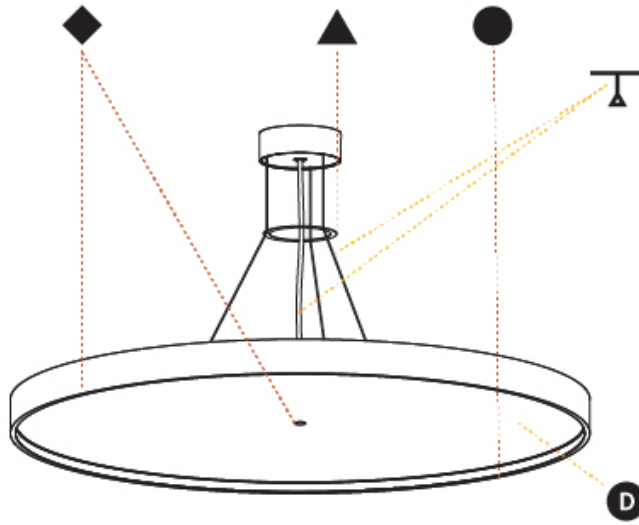

SIGN DIVA KORONA SUSPENSION

A300016-

PROJECT	_____
TYPE	_____
SPECIFIER	_____
QUANTITY	_____
DATE	_____

A