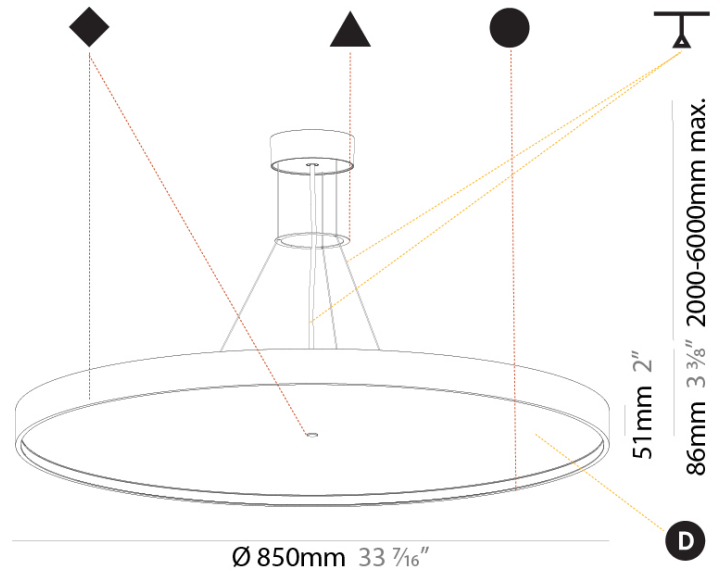

GENERAL

Series: Sign Diva
Subseries: Sign Diva Korona
Partner: Prolicht
Division: Architectural
Installation: Suspension
Product Type: Pendant
Mounting Location: Ceiling
Light Distribution: Direct / Indirect

PHYSICAL

Shape: Round
Diameter (mm): 850
Diameter (in): 33 7/16
Height (mm): 86
Height (in): 3 3/8
Max. Overall Height (mm): 2086
Max. Overall Height (in): 82 1/8
Weight (kg): 15.251
Weight (lbs): 33.62
Diffuser: [PMMA - Opal / Micro-Prism / Sparkling Secret / Vintage Industrial](#)
Fixture Finish: [SSR / BKV / CWI / CRY / HAB / UFT / ITA / RUA / FTG / MYG / LOD / PUS / FRO / FUP / KIA / POP / BLS / SPG / MEY / GOH / CHC / COM / ABZ / JAG / OBR / MOS / ROR](#)
Fixture Material: [PMMA / Extruded Aluminum / Steel](#)
Cable Details: [2000mm or 6000mm Transparent Cable](#)

ELECTRICAL

Lamp Type: LED (Zhaga Standard)
Input Wattage (W): 118.8
Total Output Wattage (W): 76.8 / 18
Dimming: [Tri-Mode (Non-Dimming and Phase Dimming (120Vac only) and 0-10V Dimming)](#)
Driver Included: Yes
Driver Location: Integrated
Driver Type: Constant Current - Universal
Driver Class: Class 2
Input Voltage (V): 120 - 277
Constant Current (MA): 600 / 350

LED

Color Temperature (°K): [2700 / 3000 / 3500 / 4000](#)
Max. Delivered Lumen (lm): 10450 / 10854 / 12325 / 12577
Nominal Lumen (lm): 13561 / 14178 / 16100 / 16429
CRI: >90 CRI
Lamp Life (hrs): 50000

RATINGS AND CERTIFICATIONS

Certified By: Certified for North American Standards
IP rating: IP20