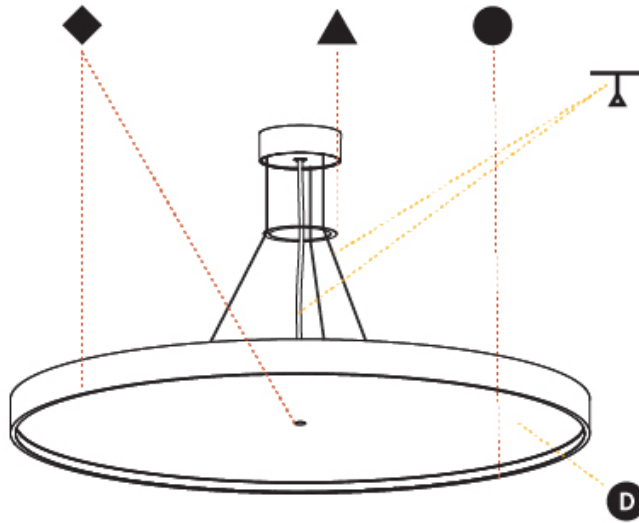

SIGN DIVA KORONA SUSPENSION

A300016-

PROJECT _____

TYPE _____

SPECIFIER _____

QUANTITY _____

DATE _____

A