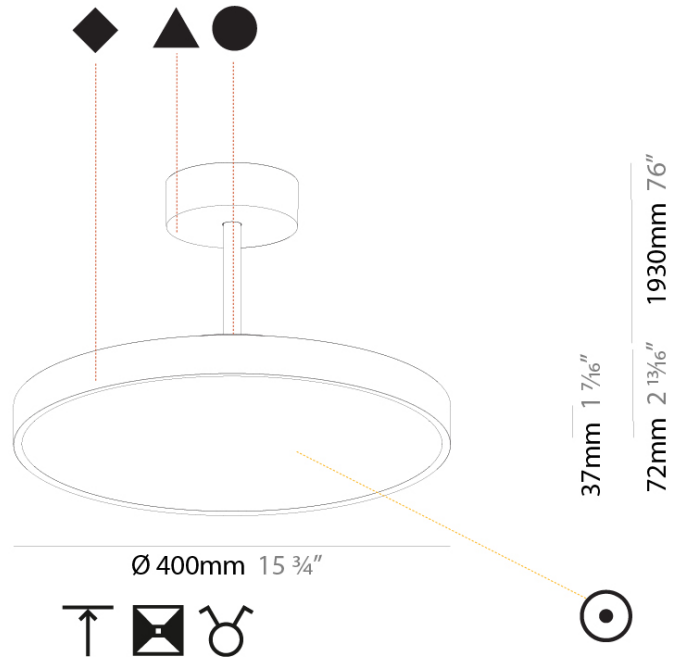

GENERAL

Series: Sign Diva Tube
Subseries: Sign Diva Tube
Partner: Prolicht
Division: Architectural
Installation: Suspension
Product Type: Pendant
Mounting Location: Ceiling
Light Distribution: Direct / Indirect

PHYSICAL

Shape: Round
Diameter (mm): 400
Diameter (in): 15 3/4
Height (mm): 72
Height (in): 2 13/16
Max. Overall Height (mm): 2002
Max. Overall Height (in): 78 13/16
Weight (kg): 3.314
Weight (lbs): 7.306
Diffuser: PMMA - Opal / Micro-Prism / Sparkling Secret / Vintage Industrial
Fixture Finish: SSR / BKV / CWI / CRY / HAB / UFT / ITA / RUA / FTG / MYG / LOD / PUS / FRO / FUP / KIA / POP / BLS / SPG / MEY / GOH / CHC / COM / ABZ / JAG / OBR / MOS / ROR
Fixture Material: PMMA / Extruded Aluminum / Steel

ELECTRICAL

Lamp Type: LED (Zhaga Standard)
Input Wattage (W): 30
Total Output Wattage (W): 27.8
Dimming: Tri-Mode (Non-Dimming and Phase Dimming (120Vac only) and 0-10V Dimming)
Driver Included: Yes
Driver Location: Integrated
Driver Type: Constant Current - Universal
Driver Class: Class 2
Input Voltage (V): 120 - 277
Constant Current (MA): 500 / 350

LED

Color Temperature (°K): 3000 / 3500 / 4000
Max. Delivered Lumen (lm): 3049 / 3019 / 3055 / 3117
Nominal Lumen (lm): 4182 / 4142 / 4189 / 4275
CRI: >90 CRI
Lamp Life (hrs): 50000

RATINGS AND CERTIFICATIONS

Certified By: Certified for North American Standards
IP rating: IP20