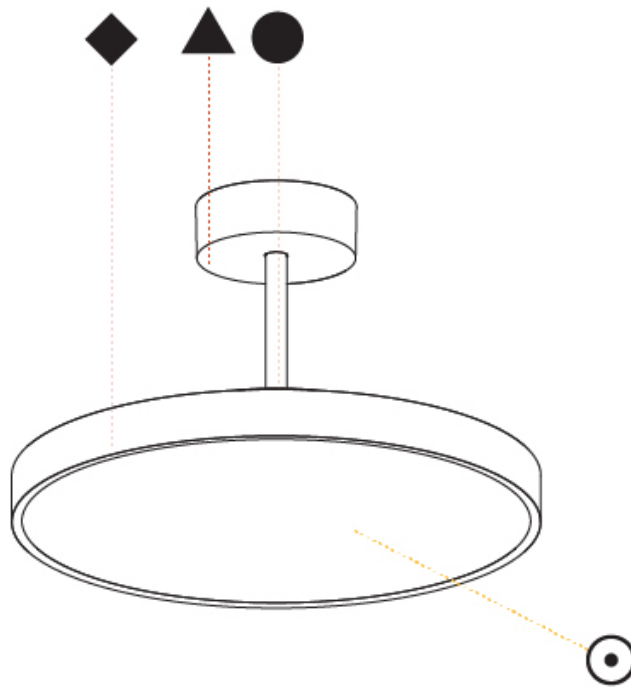

SIGN DIVA TUBE SUSPENSION

A300021-

PROJECT

TYPE

SPECIFIER

QUANTITY

DATE

A