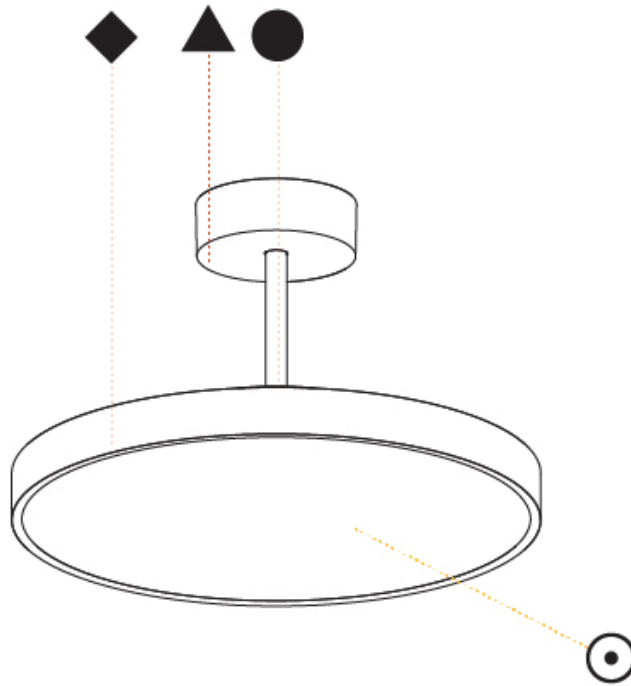

SIGN DIVA TUBE SUSPENSION

A300021-

PROJECT _____

TYPE _____

SPECIFIER _____

QUANTITY _____

DATE _____

A