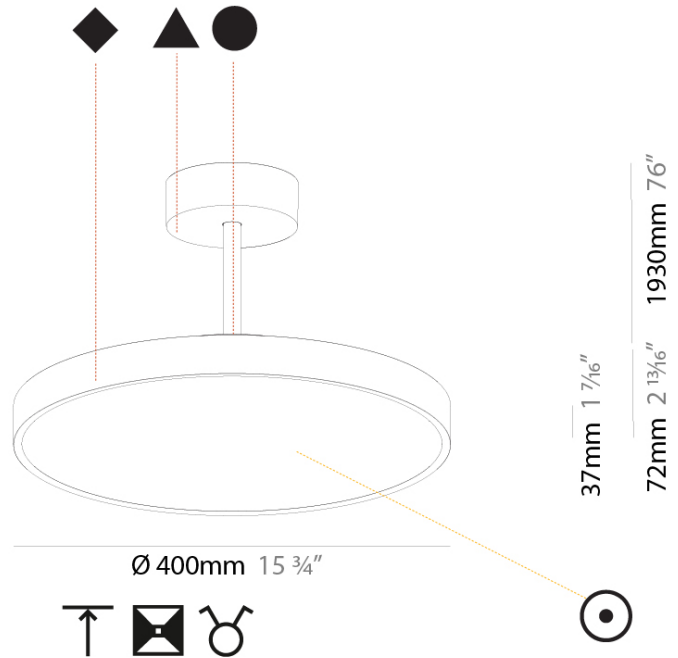

GENERAL

Series: Sign Diva Tube
Subseries: Sign Diva Tube
Partner: Prolicht
Division: Architectural
Installation: Suspension
Product Type: Pendant
Mounting Location: Ceiling
Light Distribution: Direct / Indirect

PHYSICAL

Shape: Round
Diameter (mm): 400
Diameter (in): 15 3/4
Height (mm): 72
Height (in): 2 13/16
Max. Overall Height (mm): 2002
Max. Overall Height (in): 78 13/16
Weight (kg): 3.314
Weight (lbs): 7.306
Diffuser: PMMA - Opal / Micro-Prism / Sparkling Secret / Vintage Industrial
Fixture Finish: SSR / BKV / CWI / CRY / HAB / UFT / ITA / RUA / FTG / MYG / LOD / PUS / FRO / FUP / KIA / POP / BLS / SPG / MEY / GOH / CHC / COM / ABZ / JAG / OBR / MOS / ROR
Fixture Material: PMMA / Extruded Aluminum / Steel

ELECTRICAL

Lamp Type: LED (Zhaga Standard)
Input Wattage (W): 30
Total Output Wattage (W): 27.8
Dimming: Tri-Mode (Non-Dimming and Phase Dimming (120Vac only) and 0-10V Dimming)
Driver Included: Yes
Driver Location: Integrated
Driver Type: Constant Current - Universal
Driver Class: Class 2
Input Voltage (V): 120 - 277
Constant Current (MA): 500 / 350

LED

Color Temperature (°K): 3000 / 3500 / 4000
Max. Delivered Lumen (lm): 3049 / 3019 / 3055 / 3117
Nominal Lumen (lm): 4182 / 4142 / 4189 / 4275
CRI: >90 CRI
Lamp Life (hrs): 50000

RATINGS AND CERTIFICATIONS

Certified By: Certified for North American Standards
IP rating: IP20