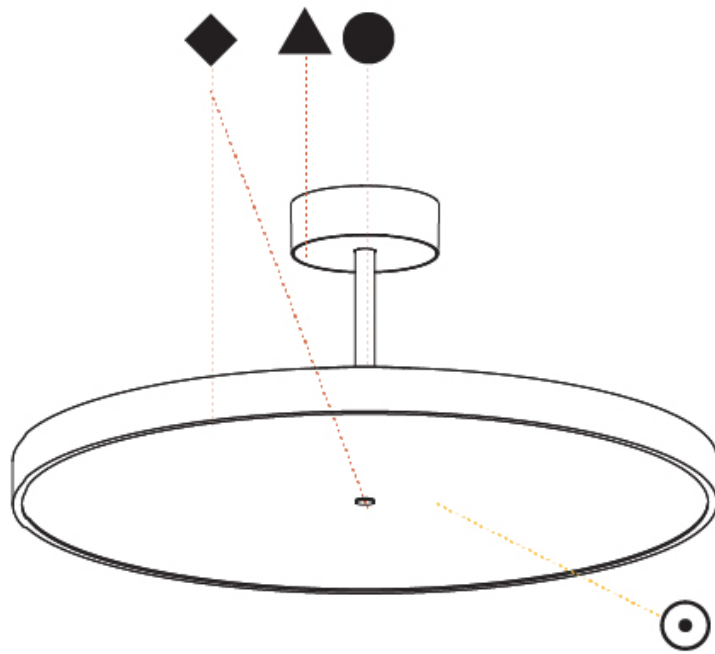

SIGN DIVA TUBE SUSPENSION

A300022-

PROJECT _____

TYPE _____

SPECIFIER _____

QUANTITY _____

DATE _____

A