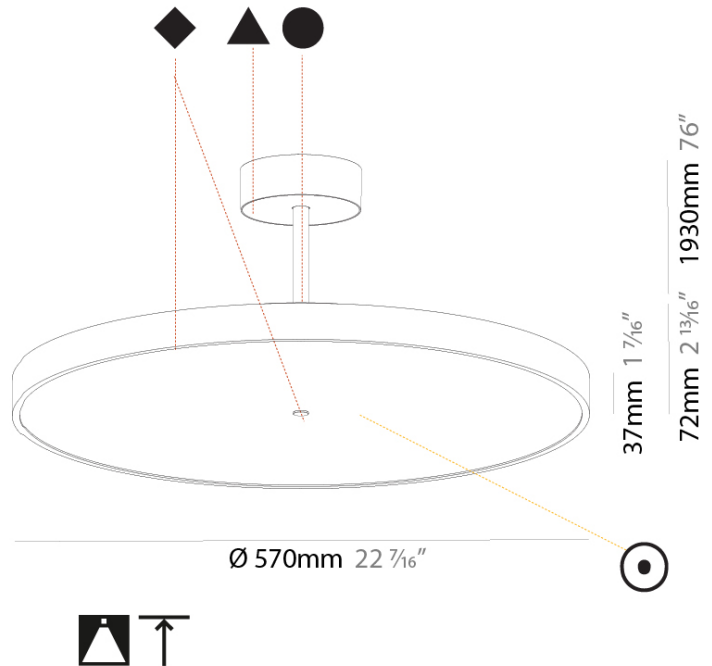

GENERAL

Series: Sign Diva Tube
Subseries: Sign Diva Tube
Partner: Prolicht
Division: Architectural
Installation: Suspension
Product Type: Pendant
Mounting Location: Ceiling
Light Distribution: Direct

PHYSICAL

Shape: Round
Diameter (mm): 570
Diameter (in): 22 7/16
Height (mm): 72
Height (in): 2 13/16
Max. Overall Height (mm): 2002
Max. Overall Height (in): 78 13/16
Weight (kg): 7.718
Weight (lbs): 17.015
Diffuser: PMMA - Opal / Micro-Prism / Sparkling Secret / Vintage Industrial
Fixture Finish: SSR / BKV / CWI / CRY / HAB / UFT / ITA / RUA / FTG / MYG / LOD / PUS / FRO / FUP / KIA / POP / BLS / SPG / MEY / GOH / CHC / COM / ABZ / JAG / OBR / MOS / ROR
Fixture Material: PMMA / Extruded Aluminum / Steel

ELECTRICAL

Lamp Type: LED (Zhaga Standard)
Input Wattage (W): 49
Total Output Wattage (W): 46.9
Dimming: Tri-Mode (Non-Dimming and Phase Dimming (120Vac only) and 0-10V Dimming)
Driver Included: Yes
Driver Location: Integrated
Driver Type: Constant Current - Universal
Driver Class: Class 2
Input Voltage (V): 120 - 277
Constant Current (MA): 350

LED

Color Temperature (°K): 2700 / 3000 / 3500 / 4000
Max. Delivered Lumen (lm): 4978 / 5337 / 5384 / 5494
Nominal Lumen (lm): 6199 / 6646 / 6705 / 6842
CRI: >90 CRI
Lamp Life (hrs): 50000

RATINGS AND CERTIFICATIONS

Certified By: Certified for North American Standards
IP rating: IP20