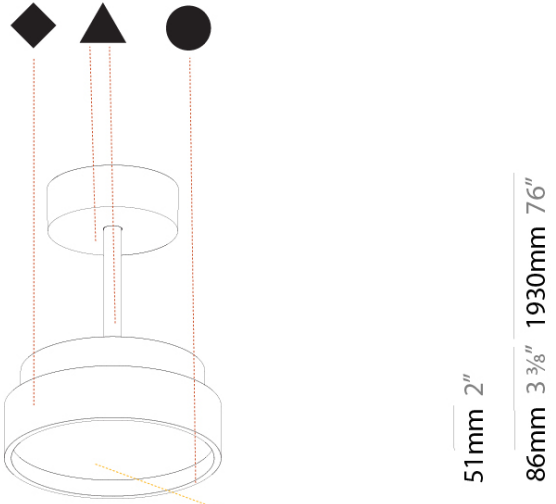

GENERAL

Series: Sign Diva Tube
Subseries: Sign Diva Tube Korona
Partner: Prolicht
Division: Architectural
Installation: Suspension
Product Type: Pendant
Mounting Location: Ceiling
Light Distribution: Direct

PHYSICAL

Shape: Round
Diameter (mm): 200
Diameter (in): 7 7/8
Height (mm): 86
Height (in): 3 3/8
Max. Overall Height (mm): 2016
Max. Overall Height (in): 79 3/8
Weight (kg): 1.789
Weight (lbs): 3.944
Diffuser: PMMA - Opal / Micro-Prism / Sparkling Secret / Vintage Industrial
Fixture Finish: SSR / BKV / CWI / CRY / HAB / UFT / ITA / RUA / FTG / MYG / LOD / PUS / FRO / FUP / KIA / POP / BLS / SPG / MEY / GOH / CHC / COM / ABZ / JAG / OBR / MOS / ROR
Fixture Material: PMMA / Extruded Aluminum / Steel

ELECTRICAL

Lamp Type: LED (Zhaga Standard)
Input Wattage (W): 10
Dimming: Tri-Mode (Non-Dimming and Phase Dimming (120Vac only) and 0-10V Dimming)
Driver Included: Yes
Driver Location: Integrated
Driver Type: Constant Current - Universal
Driver Class: Class 2
Input Voltage (V): 120 - 277
Constant Current (MA): 350

LED

Color Temperature (°K): 2700 / 3000 / 3500 / 4000
Max. Delivered Lumen (lm): 836 / 895 / 903 / 921
Nominal Lumen (lm): 1280 / 1370 / 1382 / 1410
CRI: >90 CRI
Lamp Life (hrs): 50000

RATINGS AND CERTIFICATIONS

Certified By: Certified for North American Standards
IP rating: IP20