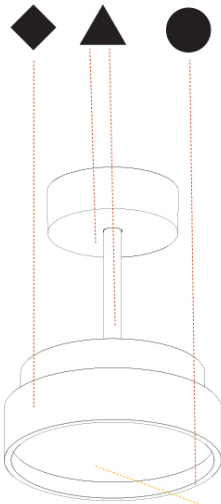

GENERAL

Series: Sign Diva Tube
Subseries: Sign Diva Tube Korona
Partner: Prolicht
Division: Architectural
Installation: Suspension
Product Type: Pendant
Mounting Location: Ceiling
Light Distribution: Direct

PHYSICAL

Shape: Round
Diameter (mm): 200
Diameter (in): 7 7/8
Height (mm): 86
Height (in): 3 3/8
Max. Overall Height (mm): 2016
Max. Overall Height (in): 79 3/8
Weight (kg): 1.789
Weight (lbs): 3.944
Diffuser: PMMA - Opal / Micro-Prism / Sparkling Secret / Vintage Industrial
Fixture Finish: SSR / BKV / CWI / CRY / HAB / UFT / ITA / RUA / FTG / MYG / LOD / PUS / FRO / FUP / KIA / POP / BLS / SPG / MEY / GOH / CHC / COM / ABZ / JAG / OBR / MOS / ROR
Fixture Material: PMMA / Extruded Aluminum / Steel

ELECTRICAL

Lamp Type: LED (Zhaga Standard)
Input Wattage (W): 10
Dimming: Tri-Mode (Non-Dimming and Phase Dimming (120Vac only) and 0-10V Dimming)
Driver Included: Yes
Driver Location: Integrated
Driver Type: Constant Current - Universal
Driver Class: Class 2
Input Voltage (V): 120 - 277
Constant Current (MA): 350

LED

Color Temperature (°K): 2700 / 3000 / 3500 / 4000
Max. Delivered Lumen (lm): 836 / 895 / 903 / 921
Nominal Lumen (lm): 1280 / 1370 / 1382 / 1410
CRI: >90 CRI
Lamp Life (hrs): 50000

RATINGS AND CERTIFICATIONS

Certified By: Certified for North American Standards
IP rating: IP20

Ø 200mm 7 7/8"

51mm 2"

86mm 3 3/8" 1930mm 76"