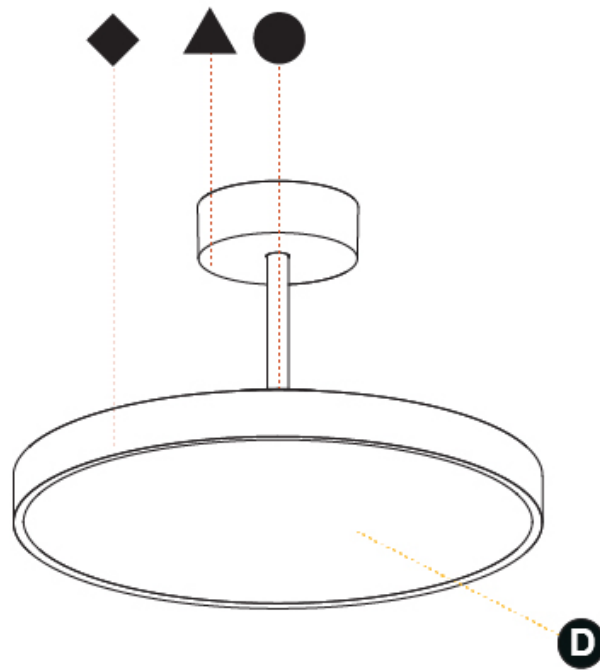

SIGN DIVA TUBE KORONA SUSPENSION

A300026-

PROJECT

TYPE

SPECIFIER

QUANTITY

DATE