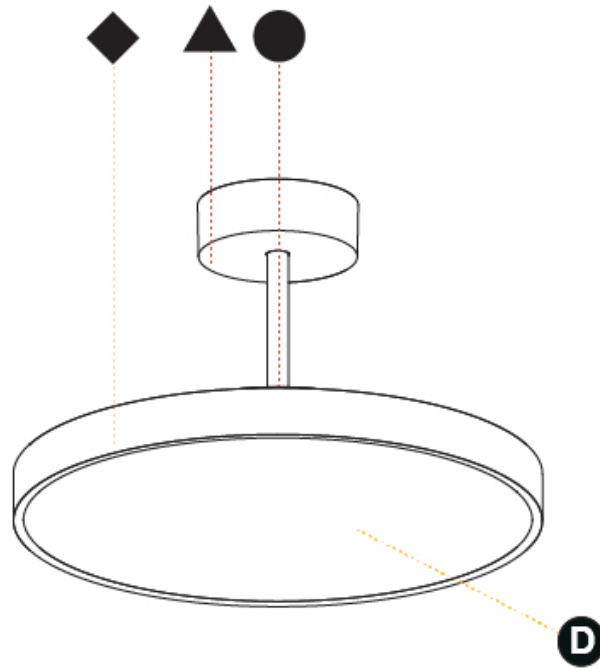

SIGN DIVA TUBE KORONA SUSPENSION

A300026-

PROJECT

TYPE

SPECIFIER

QUANTITY

DATE