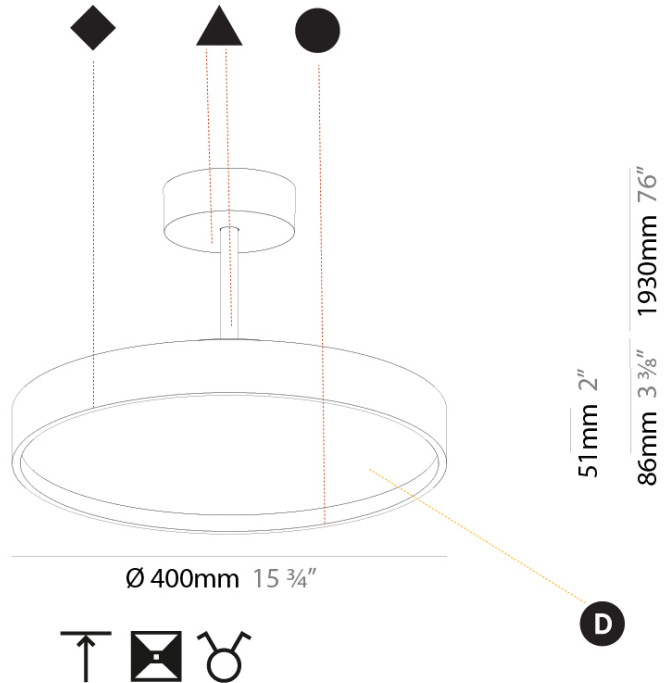

GENERAL

Series: Sign Diva Tube
Subseries: Sign Diva Tube Korona
Partner: Prolicht
Division: Architectural
Installation: Suspension
Product Type: Pendant
Mounting Location: Ceiling
Light Distribution: Direct / Indirect

PHYSICAL

Shape: Round
Diameter (mm): 400
Diameter (in): 15 3/4
Height (mm): 86
Height (in): 3 3/8
Max. Overall Height (mm): 2016
Max. Overall Height (in): 79 3/8
Weight (kg): 3.251
Weight (lbs): 7.167
Diffuser: PMMA - Opal / Micro-Prism / Sparkling Secret / Vintage Industrial
Fixture Finish: SSR / BKV / CWI / CRY / HAB / UFT / ITA / RUA / FTG / MYG / LOD / PUS / FRO / FUP / KIA / POP / BLS / SPG / MEY / GOH / CHC / COM / ABZ / JAG / OBR / MOS / ROR
Fixture Material: PMMA / Extruded Aluminum / Steel

ELECTRICAL

Lamp Type: LED (Zhaga Standard)
Input Wattage (W): 30
Total Output Wattage (W): 16 / 11.8
Dimming: Tri-Mode (Non-Dimming and Phase Dimming (120Vac only) and 0-10V Dimming)
Driver Included: Yes
Driver Location: Integrated
Driver Type: Constant Current - Universal
Driver Class: Class 2
Input Voltage (V): 120 - 277
Constant Current (MA): 500 / 350

LED

Color Temperature (°K): 2700 / 3000 / 3500 / 4000
Max. Delivered Lumen (lm): 3409 / 3019 / 3055 / 3117
Nominal Lumen (lm): 4182 / 4142 / 4189 / 4275
CRI: >90 CRI
Lamp Life (hrs): 50000

RATINGS AND CERTIFICATIONS

Certified By: Certified for North American Standards
IP rating: IP20