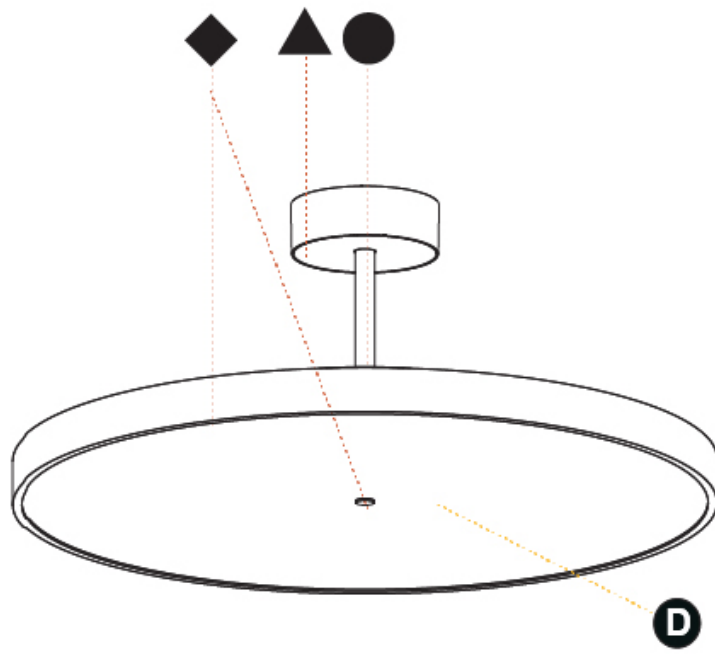

SIGN DIVA TUBE KORONA SUSPENSION

A300027-

PROJECT _____

TYPE _____

SPECIFIER _____

QUANTITY _____

DATE _____

A