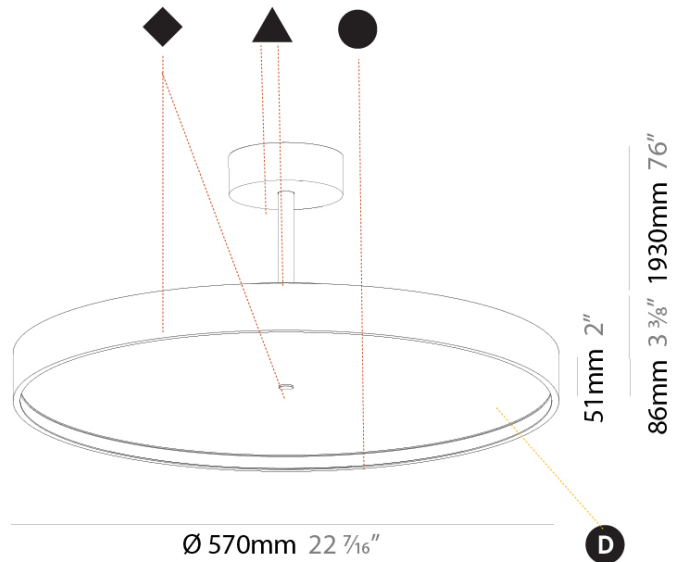

GENERAL

Series: Sign Diva Tube
Subseries: Sign Diva Tube Korona
Partner: Prolicht
Division: Architectural
Installation: Suspension
Product Type: Pendant
Mounting Location: Ceiling
Light Distribution: Direct

PHYSICAL

Shape: Round
Diameter (mm): 570
Diameter (in): 22 7/16
Height (mm): 86
Height (in): 3 3/8
Max. Overall Height (mm): 2016
Max. Overall Height (in): 79 3/8
Weight (kg): 7.982
Weight (lbs): 17.597
Diffuser: PMMA - Opal / Micro-Prism / Sparkling Secret / Vintage Industrial
Fixture Finish: SSR / BKV / CWI / CRY / HAB / UFT / ITA / RUA / FTG / MYG / LOD / PUS / FRO / FUP / KIA / POP / BLS / SPG / MEY / GOH / CHC / COM / ABZ / JAG / OBR / MOS / ROR
Fixture Material: PMMA / Extruded Aluminum / Steel

ELECTRICAL

Lamp Type: LED (Zhaga Standard)
Input Wattage (W): 49
Total Output Wattage (W): 46.9
Dimming: Tri-Mode (Non-Dimming and Phase Dimming (120Vac only) and 0-10V Dimming)
Driver Included: Yes
Driver Location: Integrated
Driver Type: Constant Current - Universal
Driver Class: Class 2
Input Voltage (V): 120 - 277
Constant Current (MA): 350

LED

Color Temperature (°K): 2700 / 3000 / 3500 / 4000
Max. Delivered Lumen (lm): 4978 / 5337 / 5384 / 5494
Nominal Lumen (lm): 6199 / 6646 / 6705 / 6842
CRI: >90 CRI
Lamp Life (hrs): 50000

RATINGS AND CERTIFICATIONS

Certified By: Certified for North American Standards
IP rating: IP20