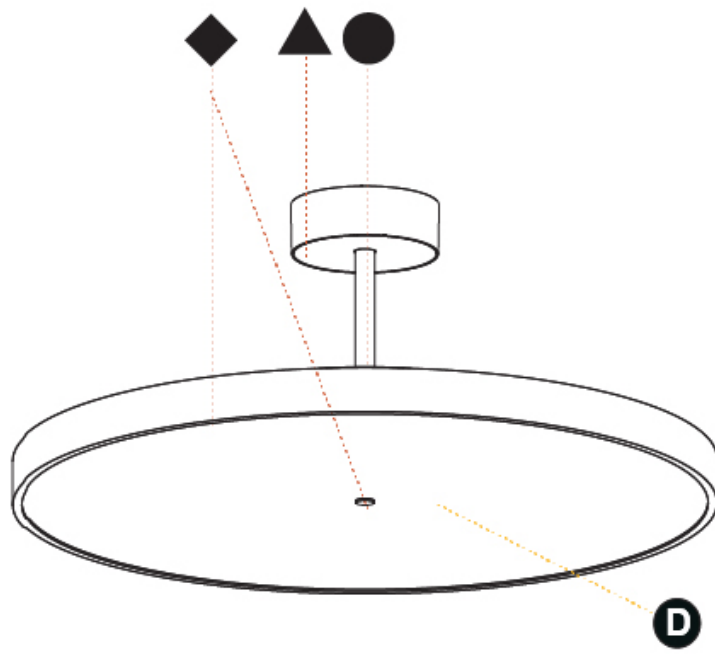

SIGN DIVA TUBE KORONA SUSPENSION

A300028-

PROJECT

TYPE

SPECIFIER

QUANTITY

DATE

A