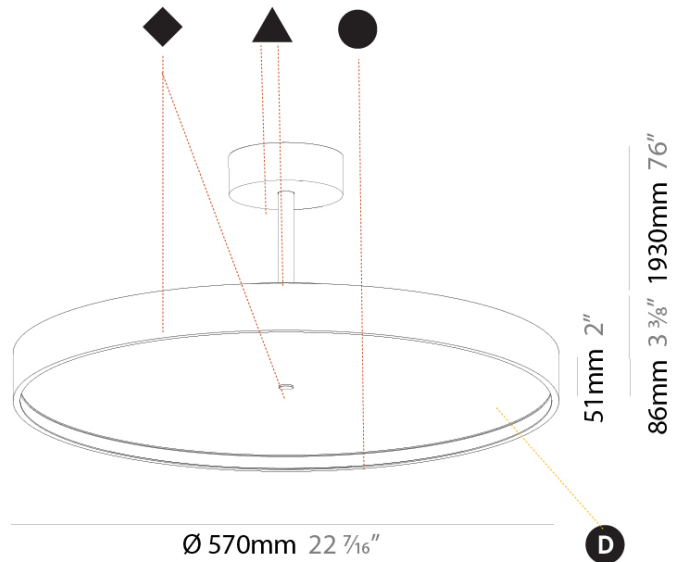

GENERAL

Series: Sign Diva Tube
Subseries: Sign Diva Tube Korona
Partner: Prolicht
Division: Architectural
Installation: Suspension
Product Type: Pendant
Mounting Location: Ceiling
Light Distribution: Direct / Indirect

PHYSICAL

Shape: Round
Diameter (mm): 570
Diameter (in): 22 7/16
Height (mm): 86
Height (in): 3 3/8
Max. Overall Height (mm): 2016
Max. Overall Height (in): 79 3/8
Weight (kg): 8.797
Weight (lbs): 19.394
Diffuser: PMMA - Opal / Micro-Prism / Sparkling Secret / Vintage Industrial
Fixture Finish: SSR / BKV / CWI / CRY / HAB / UFT / ITA / RUA / FTG / MYG / LOD / PUS / FRO / FUP / KIA / POP / BLS / SPG / MEY / GOH / CHC / COM / ABZ / JAG / OBR / MOS / ROR
Fixture Material: PMMA / Extruded Aluminum / Steel

ELECTRICAL

Lamp Type: LED (Zhaga Standard)
Input Wattage (W): 67
Dimming: Tri-Mode (Non-Dimming and Phase Dimming (120Vac only) and 0-10V Dimming)
Driver Included: Yes
Driver Location: Integrated
Driver Type: Constant Current - Universal
Driver Class: Class 2
Input Voltage (V): 120 - 277
Constant Current (MA): 350

LED

Color Temperature (°K): 2700 / 3000 / 3500 / 4000
Max. Delivered Lumen (lm): 6632 / 6728 / 6812 / 6951
Nominal Lumen (lm): 9097 / 9229 / 9344 / 9535
CRI: >90 CRI
Lamp Life (hrs): 50000

RATINGS AND CERTIFICATIONS

Certified By: Certified for North American Standards
IP rating: IP20