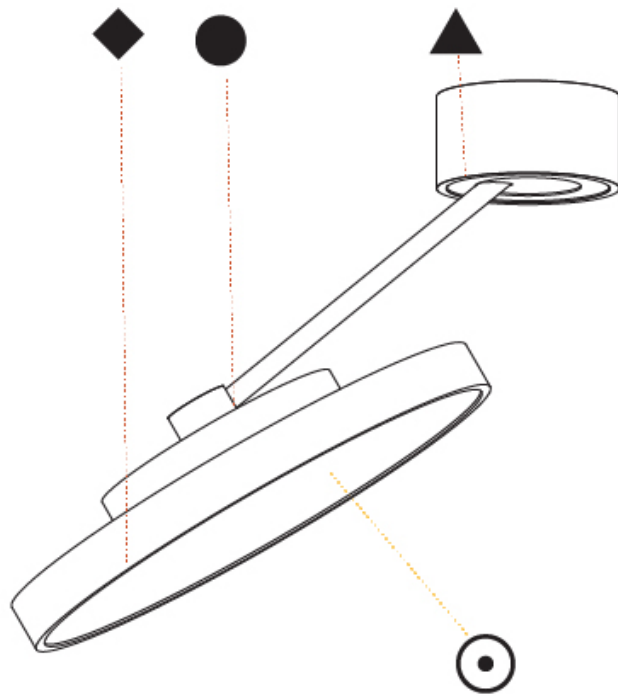

SIGN DIVA DANCER SUSPENSION

A300039-

PROJECT	_____
TYPE	_____
SPECIFIER	_____
QUANTITY	_____
DATE	_____

A