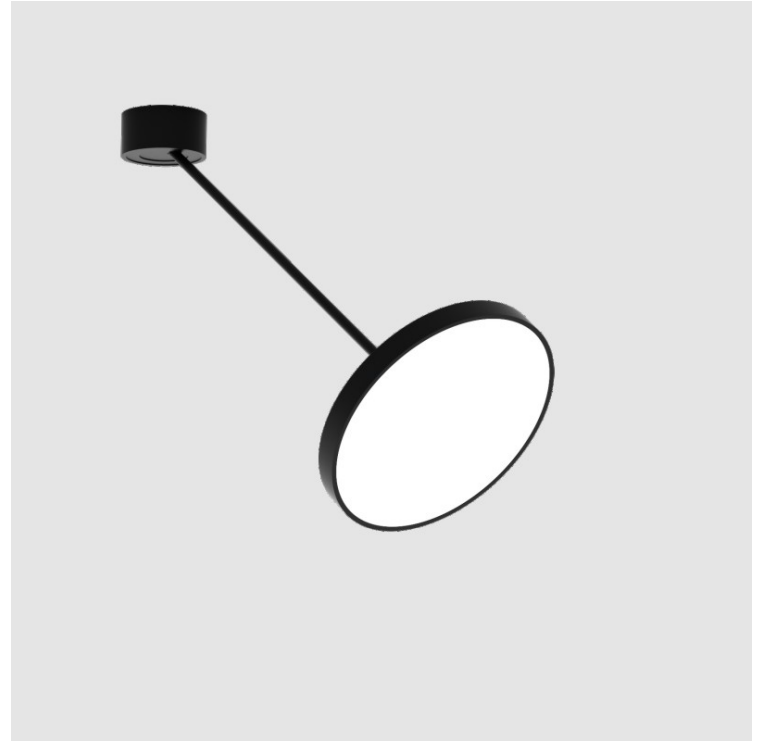

PHYSICAL

Shape: Round
Diameter (mm): 400
Diameter (in): 15 3/4
Height (mm): 72
Height (in): 2 13/16
Max. Overall Height (mm): 870
Max. Overall Height (in): 34 1/4
Extension (mm): 750
Extension (in): 29 1/2
Weight (kg): 3.140
Weight (lbs): 6.922
Diffuser: PMMA - Opal / Micro-Prism / Sparkling Secret / Vintage Industrial
Fixture Finish: SSR / BKV / CWI / CRY / HAB / UFT / ITA / RUA / FTG / MYG / LOD / PUS / FRO / FUP / KIA / POP / BLS / SPG / MEY / GOH / CHC / COM / ABZ / JAG / OBR / MOS / ROR
Fixture Material: PMMA / Extruded Aluminum / Steel

ELECTRICAL

Lamp Type: LED (Zhaga Standard)
Input Wattage (W): 17
Total Output Wattage (W): 16
Dimming: Tri-Mode (Non-Dimming and Phase Dimming (120Vac only) and 0-10V Dimming)
Driver Included: Yes
Driver Location: Integrated
Driver Type: Constant Current - Universal
Driver Class: Class 2
Input Voltage (V): 120 - 277
Constant Current (MA): 500

LED

Color Temperature (°K): 2700 / 3000 / 3500 / 4000
Max. Delivered Lumen (lm): 1807 / 1943 / 1951 / 1991
Nominal Lumen (lm): 2250 / 2420 / 2430 / 2480
CRI: >90 CRI
Lamp Life (hrs): 50000

OPTICAL

Adjustability: Rotational Canopy 170°; Tilting Canopy ±50°; Tilting Head ±90°

RATINGS AND CERTIFICATIONS

Certified By: Certified for North American Standards
IP rating: IP20