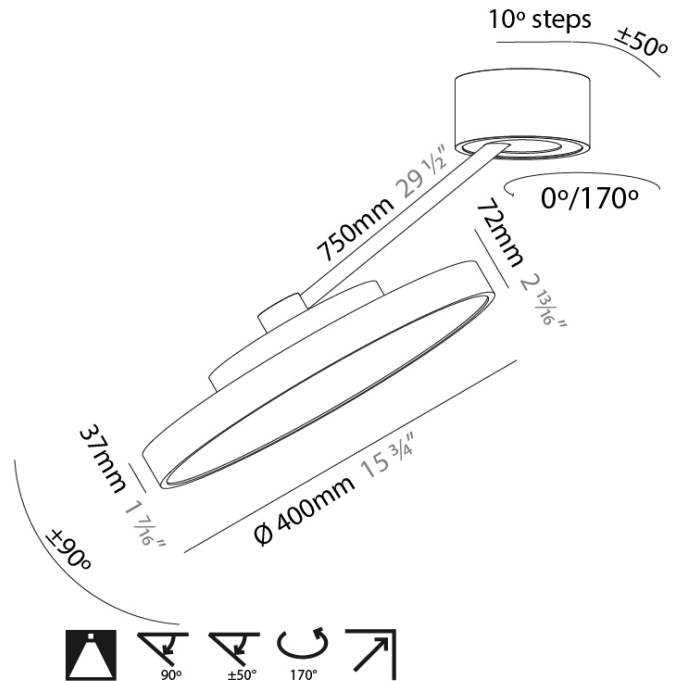

PHYSICAL

Shape: Round
Diameter (mm): 400
Diameter (in): 15 3/4
Height (mm): 72
Height (in): 2 13/16
Max. Overall Height (mm): 870
Max. Overall Height (in): 34 1/4
Extension (mm): 750
Extension (in): 29 1/2
Weight (kg): 3.140
Weight (lbs): 6.922
Diffuser: PMMA - Opal / Micro-Prism / Sparkling Secret / Vintage Industrial
Fixture Finish: SSR / BKV / CWI / CRY / HAB / UFT / ITA / RUA / FTG / MYG / LOD / PUS / FRO / FUP / KIA / POP / BLS / SPG / MEY / GOH / CHC / COM / ABZ / JAG / OBR / MOS / ROR
Fixture Material: PMMA / Extruded Aluminum / Steel

ELECTRICAL

Lamp Type: LED (Zhaga Standard)
Input Wattage (W): 17
Total Output Wattage (W): 16
Dimming: Tri-Mode (Non-Dimming and Phase Dimming (120Vac only) and 0-10V Dimming)
Driver Included: Yes
Driver Location: Integrated
Driver Type: Constant Current - Universal
Driver Class: Class 2
Input Voltage (V): 120 - 277
Constant Current (MA): 500

LED

Color Temperature (°K): 2700 / 3000 / 3500 / 4000
Max. Delivered Lumen (lm): 1807 / 1943 / 1951 / 1991
Nominal Lumen (lm): 2250 / 2420 / 2430 / 2480
CRI: >90 CRI
Lamp Life (hrs): 50000

OPTICAL

Adjustability: Rotational Canopy 170°; Tilting Canopy ±50°; Tilting Head ±90°

RATINGS AND CERTIFICATIONS

Certified By: Certified for North American Standards
IP rating: IP20