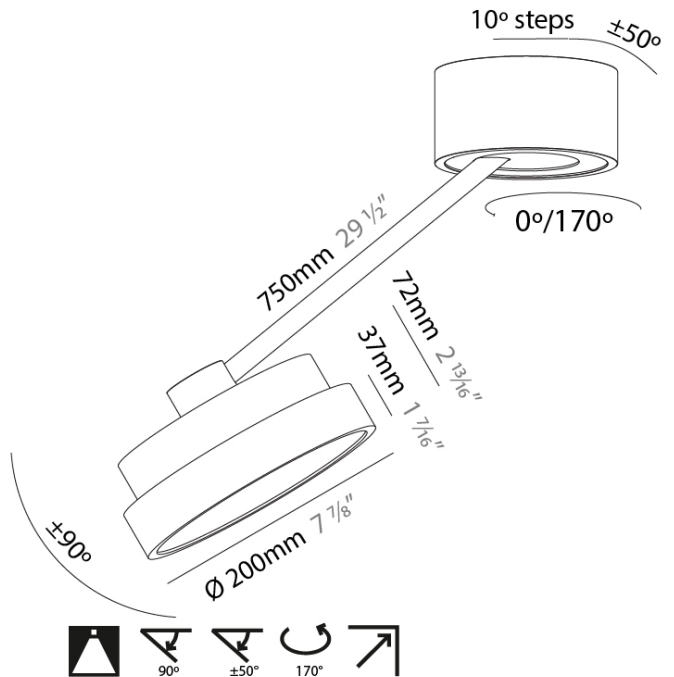

GENERAL

Series: Sign Diva Dancer
Subseries: Sign Diva Dancer Korona
Partner: Prolicht
Division: Architectural
Installation: Suspension
Product Type: Pendant
Mounting Location: Ceiling
Light Distribution: Adjustable

PHYSICAL

Shape: Round
Diameter (mm): 200
Diameter (in): 7 7/8
Height (mm): 870
Depth (mm): 86
Height (in): 34 1/4
Depth (in): 3 3/8
Weight (kg): 2.09
Weight (lbs): 4.607
Diffuser: PMMA - Opal / Micro-Prism / Sparkling Secret / Vintage Industrial
Fixture Finish: SSR / BKV / CWI / CRY / HAB / UFT / ITA / RUA / FTG / MYG / LOD / PUS / FRO / FUP / KIA / POP / BLS / SPG / MEY / GOH / CHC / COM / ABZ / JAG / OBR / MOS / ROR
Fixture Material: PMMA / Extruded Aluminum / Steel

ELECTRICAL

Lamp Type: LED (Zhaga Standard)
Input Wattage (W): 11
Total Output Wattage (W): 10
Dimming: Tri-Mode (Non-Dimming and Phase Dimming (120Vac only) and 0-10V Dimming)
Driver Included: Yes
Driver Location: Integrated
Driver Type: Constant Current - Universal
Driver Class: Class 2
Input Voltage (V): 120 - 277
Constant Current (MA): 350

LED

Color Temperature (°K): 2700 / 3000 / 3500 / 4000
Max. Delivered Lumen (lm): 860 / 1080 / 1088 / 1110
CRI: >90 CRI
Lamp Life (hrs): 50000

OPTICAL

Adjustability: Rotational Canopy 170°; Tilting Canopy ±50°; Tilting Head ±90°

RATINGS AND CERTIFICATIONS

Certified By: Certified for North American Standards
IP rating: IP20