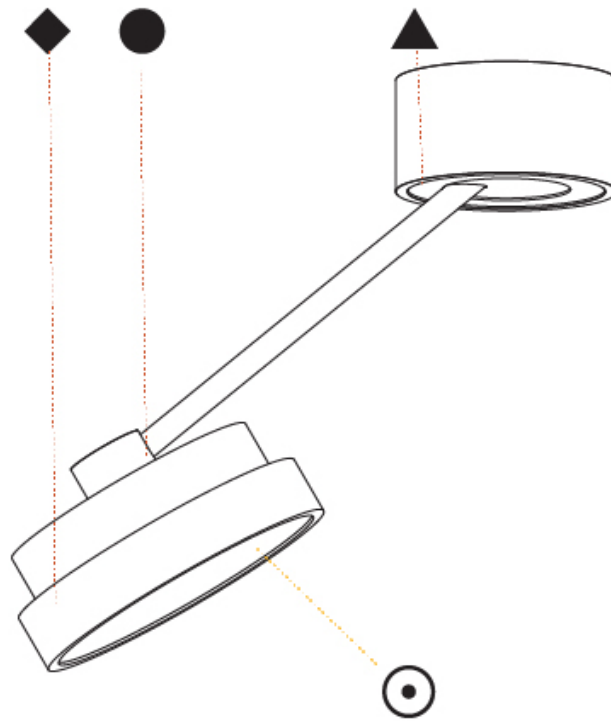

SIGN DIVA DANCER KORONA SUSPENSION

A300043-

PROJECT	_____
TYPE	_____
SPECIFIER	_____
QUANTITY	_____
DATE	_____

A