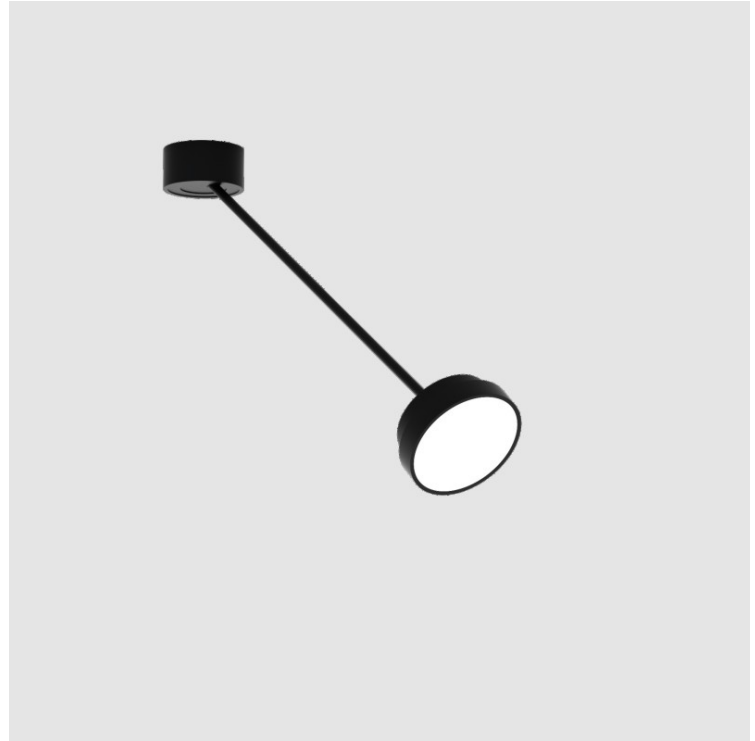

GENERAL

Series: Sign Diva Dancer
Subseries: Sign Diva Dancer Korona
Partner: Prolicht
Division: Architectural
Installation: Suspension
Product Type: Pendant
Mounting Location: Ceiling
Light Distribution: Adjustable

PHYSICAL

Shape: Round
Diameter (mm): 200
Diameter (in): 7 7/8
Height (mm): 870
Depth (mm): 86
Height (in): 34 1/4
Depth (in): 3 3/8
Weight (kg): 2.09
Weight (lbs): 4.607
Diffuser: PMMA - Opal / Micro-Prism / Sparkling Secret / Vintage Industrial
Fixture Finish: SSR / BKV / CWI / CRY / HAB / UFT / ITA / RUA / FTG / MYG / LOD / PUS / FRO / FUP / KIA / POP / BLS / SPG / MEY / GOH / CHC / COM / ABZ / JAG / OBR / MOS / ROR
Fixture Material: PMMA / Extruded Aluminum / Steel

ELECTRICAL

Lamp Type: LED (Zhaga Standard)
Input Wattage (W): 11
Total Output Wattage (W): 10
Dimming: Tri-Mode (Non-Dimming and Phase Dimming (120Vac only) and 0-10V Dimming)
Driver Included: Yes
Driver Location: Integrated
Driver Type: Constant Current - Universal
Driver Class: Class 2
Input Voltage (V): 120 - 277
Constant Current (MA): 350

LED

Color Temperature (°K): 2700 / 3000 / 3500 / 4000
Max. Delivered Lumen (lm): 860 / 1080 / 1088 / 1110
CRI: >90 CRI
Lamp Life (hrs): 50000

OPTICAL

Adjustability: Rotational Canopy 170°; Tilting Canopy ±50°; Tilting Head ±90°

RATINGS AND CERTIFICATIONS

Certified By: Certified for North American Standards
IP rating: IP20