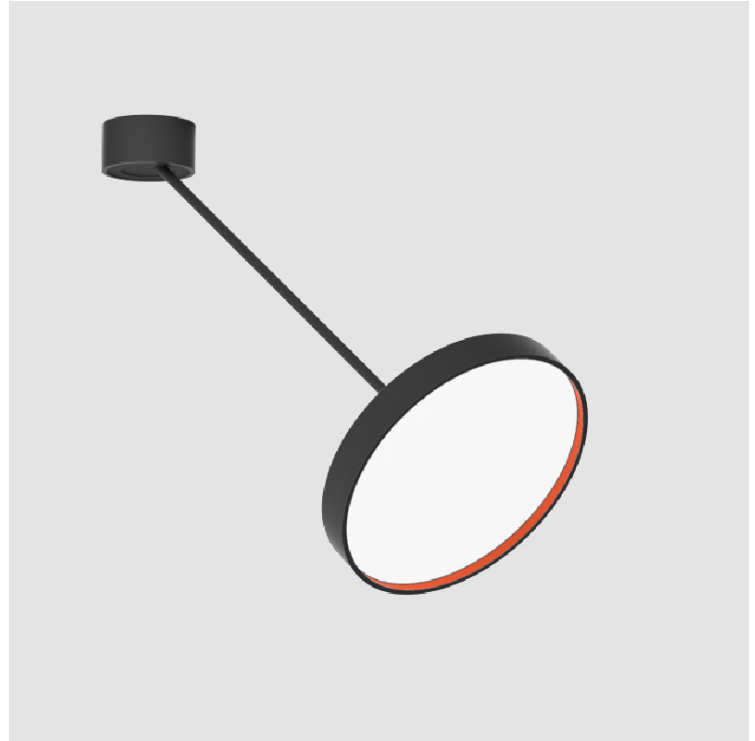

GENERAL

Series: Sign Diva Dancer
Subseries: Sign Diva Dancer Korona
Partner: Prolicht
Division: Architectural
Installation: Suspension
Product Type: Pendant
Mounting Location: Ceiling
Light Distribution: Adjustable

PHYSICAL

Shape: Round
Diameter (mm): 400
Diameter (in): 15 3/4
Height (mm): 870
Depth (mm): 86
Height (in): 34 1/4
Depth (in): 3 3/8
Weight (kg): 3.5
Weight (lbs): 7.716
Diffuser: PMMA - Opal / Micro-Prism / Sparkling Secret / Vintage Industrial
Fixture Finish: SSR / BKV / CWI / CRY / HAB / UFT / ITA / RUA / FTG / MYG / LOD / PUS / FRO / FUP / KIA / POP / BLS / SPG / MEY / GOH / CHC / COM / ABZ / JAG / OBR / MOS / ROR
Fixture Material: PMMA / Extruded Aluminum / Steel

ELECTRICAL

Lamp Type: LED (Zhaga Standard)
Input Wattage (W): 17.9
Total Output Wattage (W): 16
Dimming: Tri-Mode (Non-Dimming and Phase Dimming (120Vac only) and 0-10V Dimming)
Driver Included: Yes
Driver Location: Integrated
Driver Type: Constant Current - Universal
Driver Class: Class 2
Input Voltage (V): 120 - 277
Constant Current (MA): 500

LED

Color Temperature (°K): 2700 / 3000 / 3500 / 4000
Max. Delivered Lumen (lm): 1870 / 2340 / 2372 / 2420
CRI: >90 CRI
Lamp Life (hrs): 50000

OPTICAL

Adjustability: Rotational Canopy 170°; Tilting Canopy ±50°; Tilting Head ±90°

RATINGS AND CERTIFICATIONS

Certified By: Certified for North American Standards
IP rating: IP20