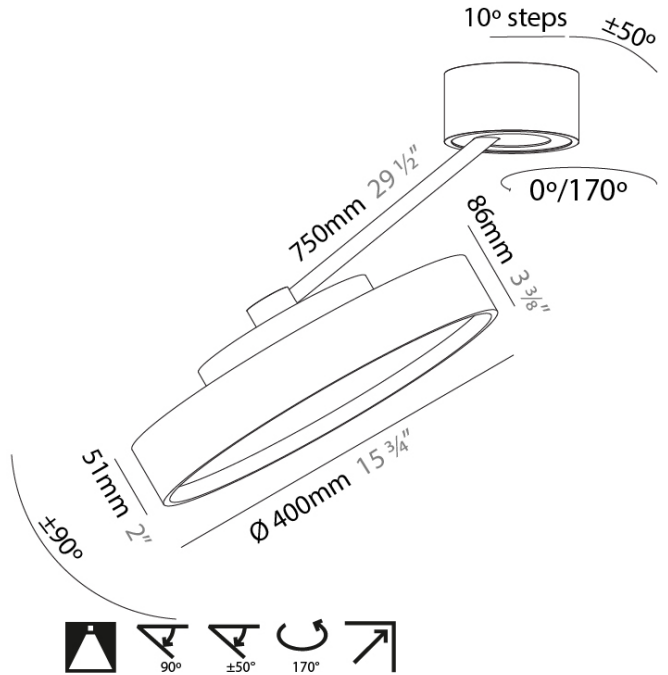

GENERAL

Series: Sign Diva Dancer
Subseries: Sign Diva Dancer Korona
Partner: Prolicht
Division: Architectural
Installation: Suspension
Product Type: Pendant
Mounting Location: Ceiling
Light Distribution: Adjustable

PHYSICAL

Shape: Round
Diameter (mm): 400
Diameter (in): 15 3/4
Height (mm): 870
Depth (mm): 86
Height (in): 34 1/4
Depth (in): 3 3/8
Weight (kg): 3.5
Weight (lbs): 7.716
Diffuser: PMMA - Opal / Micro-Prism / Sparkling Secret / Vintage Industrial
Fixture Finish: SSR / BKV / CWI / CRY / HAB / UFT / ITA / RUA / FTG / MYG / LOD / PUS / FRO / FUP / KIA / POP / BLS / SPG / MEY / GOH / CHC / COM / ABZ / JAG / OBR / MOS / ROR
Fixture Material: PMMA / Extruded Aluminum / Steel

ELECTRICAL

Lamp Type: LED (Zhaga Standard)
Input Wattage (W): 17.9
Total Output Wattage (W): 16
Dimming: Tri-Mode (Non-Dimming and Phase Dimming (120Vac only) and 0-10V Dimming)
Driver Included: Yes
Driver Location: Integrated
Driver Type: Constant Current - Universal
Driver Class: Class 2
Input Voltage (V): 120 - 277
Constant Current (MA): 500

LED

Color Temperature (°K): 2700 / 3000 / 3500 / 4000
Max. Delivered Lumen (lm): 1870 / 2340 / 2372 / 2420
CRI: >90 CRI
Lamp Life (hrs): 50000

OPTICAL

Adjustability: Rotational Canopy 170°; Tilting Canopy ±50°; Tilting Head ±90°

RATINGS AND CERTIFICATIONS

Certified By: Certified for North American Standards
IP rating: IP20