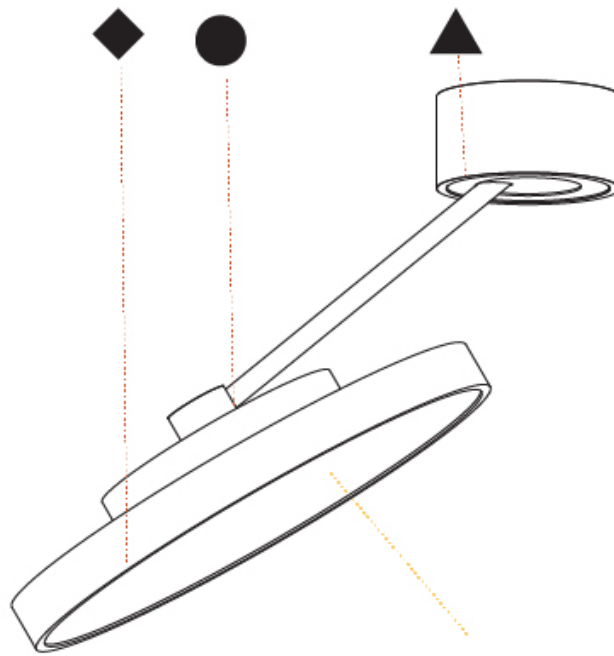

SIGN DIVA DANCER KORONA SUSPENSION

A300045-

PROJECT _____

TYPE _____

SPECIFIER _____

QUANTITY _____

DATE _____

A