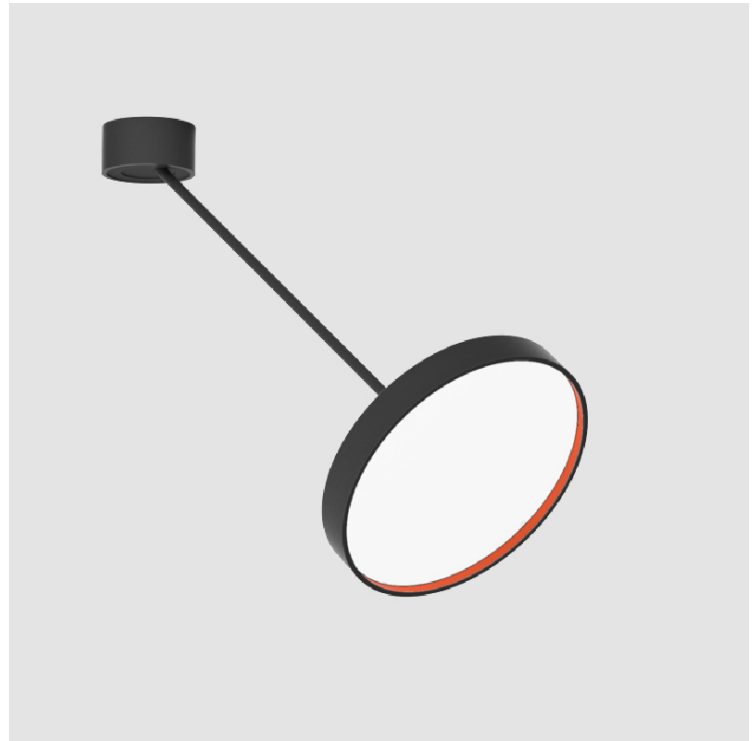

GENERAL

Series: Sign Diva Dancer
Subseries: Sign Diva Dancer Korona
Partner: Prolicht
Division: Architectural
Installation: Suspension
Product Type: Pendant
Mounting Location: Ceiling
Light Distribution: Adjustable

PHYSICAL

Shape: Round
Diameter (mm): 400
Diameter (in): 15 3/4
Height (mm): 870
Depth (mm): 86
Height (in): 34 1/4
Depth (in): 3 3/8
Weight (kg): 3.5
Weight (lbs): 7.716
Diffuser: PMMA - Opal / Micro-Prism / Sparkling Secret / Vintage Industrial
Fixture Finish: SSR / BKV / CWI / CRY / HAB / UFT / ITA / RUA / FTG / MYG / LOD / PUS / FRO / FUP / KIA / POP / BLS / SPG / MEY / GOH / CHC / COM / ABZ / JAG / OBR / MOS / ROR
Fixture Material: PMMA / Extruded Aluminum / Steel

ELECTRICAL

Lamp Type: LED (Zhaga Standard)
Input Wattage (W): 17.9
Total Output Wattage (W): 16
Dimming: Tri-Mode (Non-Dimming and Phase Dimming (120Vac only) and 0-10V Dimming)
Driver Included: Yes
Driver Location: Integrated
Driver Type: Constant Current - Universal
Driver Class: Class 2
Input Voltage (V): 120 - 277
Constant Current (MA): 500

LED

Color Temperature (°K): 2700 / 3000 / 3500 / 4000
Max. Delivered Lumen (lm): 1870 / 2340 / 2372 / 2420
CRI: >90 CRI
Lamp Life (hrs): 50000

OPTICAL

Adjustability: Rotational Canopy 170°; Tilting Canopy ±50°; Tilting Head ±90°

RATINGS AND CERTIFICATIONS

Certified By: Certified for North American Standards
IP rating: IP20