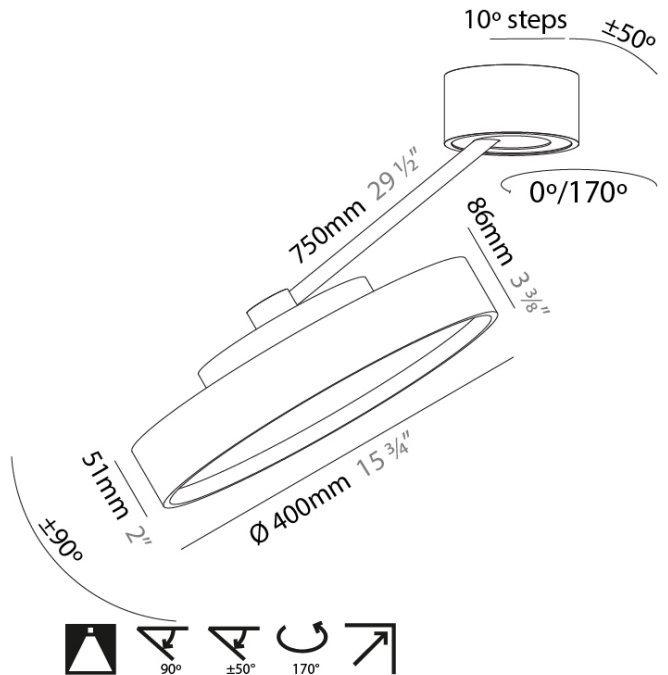

GENERAL

Series: Sign Diva Dancer
Subseries: Sign Diva Dancer Korona
Partner: Prolicht
Division: Architectural
Installation: Suspension
Product Type: Pendant
Mounting Location: Ceiling
Light Distribution: Adjustable

PHYSICAL

Shape: Round
Diameter (mm): 400
Diameter (in): 15 3/4
Height (mm): 870
Depth (mm): 86
Height (in): 34 1/4
Depth (in): 3 3/8
Weight (kg): 3.5
Weight (lbs): 7.716
Diffuser: PMMA - Opal / Micro-Prism / Sparkling Secret / Vintage Industrial
Fixture Finish: SSR / BKV / CWI / CRY / HAB / UFT / ITA / RUA / FTG / MYG / LOD / PUS / FRO / FUP / KIA / POP / BLS / SPG / MEY / GOH / CHC / COM / ABZ / JAG / OBR / MOS / ROR
Fixture Material: PMMA / Extruded Aluminum / Steel

ELECTRICAL

Lamp Type: LED (Zhaga Standard)
Input Wattage (W): 17.9
Total Output Wattage (W): 16
Dimming: Tri-Mode (Non-Dimming and Phase Dimming (120Vac only) and 0-10V Dimming)
Driver Included: Yes
Driver Location: Integrated
Driver Type: Constant Current - Universal
Driver Class: Class 2
Input Voltage (V): 120 - 277
Constant Current (MA): 500

LED

Color Temperature (°K): 2700 / 3000 / 3500 / 4000
Max. Delivered Lumen (lm): 1870 / 2340 / 2372 / 2420
CRI: >90 CRI
Lamp Life (hrs): 50000

OPTICAL

Adjustability: Rotational Canopy 170°; Tilting Canopy ±50°; Tilting Head ±90°

RATINGS AND CERTIFICATIONS

Certified By: Certified for North American Standards
IP rating: IP20