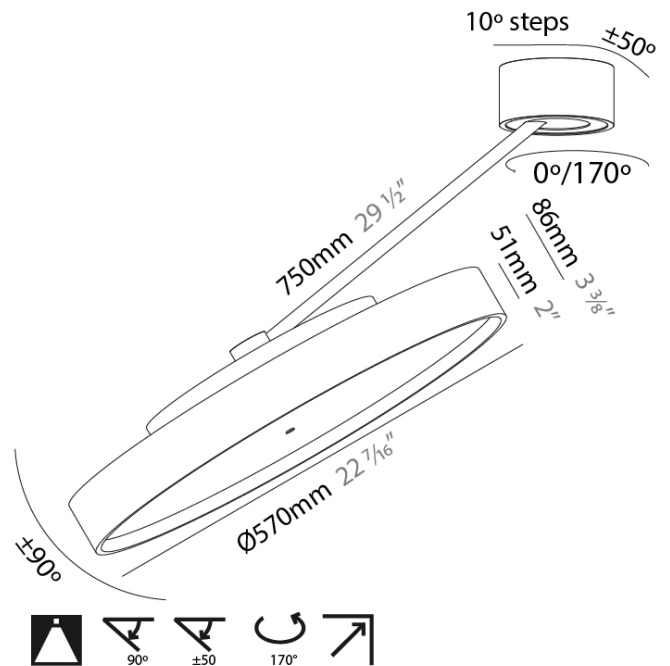

GENERAL

Series: Sign Diva Dancer
Subseries: Sign Diva Dancer Korona
Partner: Prolicht
Division: Architectural
Installation: Suspension
Product Type: Pendant
Mounting Location: Ceiling
Light Distribution: Adjustable

PHYSICAL

Shape: Round
Diameter (mm): 570
Diameter (in): 22 7/16
Height (mm): 870
Depth (mm): 86
Height (in): 34 1/4
Depth (in): 3 3/8
Weight (kg): 5
Weight (lbs): 11.023
Diffuser: PMMA - Opal / Micro-Prism / Sparkling Secret / Vintage Industrial
Fixture Finish: SSR / BKV / CWI / CRY / HAB / UFT / ITA / RUA / FTG / MYG / LOD / PUS / FRO / FUP / KIA / POP / BLS / SPG / MEY / GOH / CHC / COM / ABZ / JAG / OBR / MOS / ROR
Fixture Material: PMMA / Extruded Aluminum / Steel

ELECTRICAL

Lamp Type: LED (Zhaga Standard)
Input Wattage (W): 52.8
Total Output Wattage (W): 47.52
Dimming: Tri-Mode (Non-Dimming and Phase Dimming (120Vac only) and 0-10V Dimming)
Driver Included: Yes
Driver Location: Integrated
Driver Type: Constant Current - Universal
Driver Class: Class 2
Input Voltage (V): 120 - 277
Constant Current (MA): 350

LED

Color Temperature (°K): 2700 / 3000 / 3500 / 4000
Max. Delivered Lumen (lm): 5060 / 6320 / 6448 / 6580
CRI: >90 CRI
Lamp Life (hrs): 50000

OPTICAL

Adjustability: Rotational Canopy 170°; Tilting Canopy ±50°; Tilting Head ±90°

RATINGS AND CERTIFICATIONS

Certified By: Certified for North American Standards
IP rating: IP20