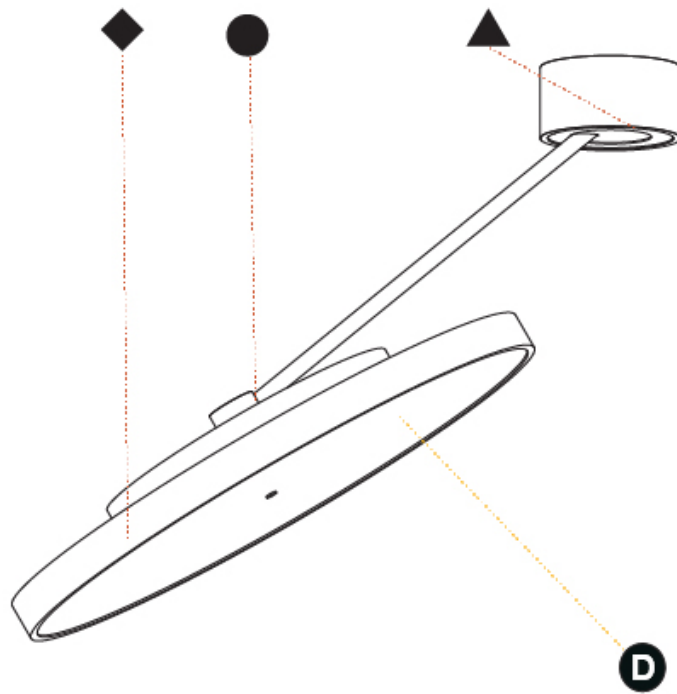

SIGN DIVA DANCER KORONA SUSPENSION

A300047-

PROJECT

TYPE

SPECIFIER

QUANTITY

DATE

A