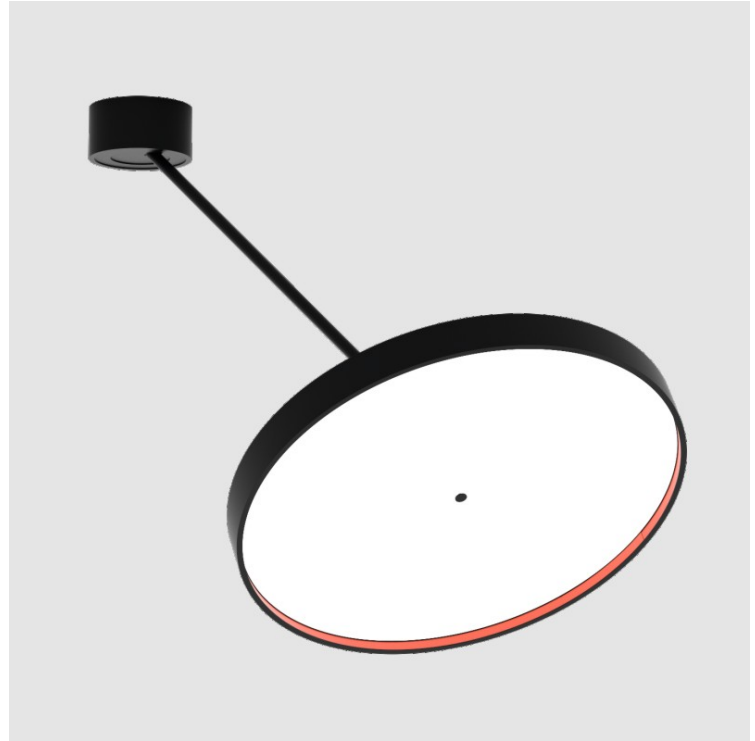

GENERAL

Series: Sign Diva Dancer
Subseries: Sign Diva Dancer Korona
Partner: Prolicht
Division: Architectural
Installation: Suspension
Product Type: Pendant
Mounting Location: Ceiling
Light Distribution: Adjustable

PHYSICAL

Shape: Round
Diameter (mm): 570
Diameter (in): 22 7/16
Height (mm): 870
Depth (mm): 86
Height (in): 34 1/4
Depth (in): 3 3/8
Weight (kg): 5
Weight (lbs): 11.023
Diffuser: PMMA - Opal / Micro-Prism / Sparkling Secret / Vintage Industrial
Fixture Finish: SSR / BKV / CWI / CRY / HAB / UFT / ITA / RUA / FTG / MYG / LOD / PUS / FRO / FUP / KIA / POP / BLS / SPG / MEY / GOH / CHC / COM / ABZ / JAG / OBR / MOS / ROR
Fixture Material: PMMA / Extruded Aluminum / Steel

ELECTRICAL

Lamp Type: LED (Zhaga Standard)
Input Wattage (W): 52.8
Total Output Wattage (W): 47.52
Dimming: Tri-Mode (Non-Dimming and Phase Dimming (120Vac only) and 0-10V Dimming)
Driver Included: Yes
Driver Location: Integrated
Driver Type: Constant Current - Universal
Driver Class: Class 2
Input Voltage (V): 120 - 277
Constant Current (MA): 350

LED

Color Temperature (°K): 2700 / 3000 / 3500 / 4000
Max. Delivered Lumen (lm): 5060 / 6320 / 6448 / 6580
CRI: >90 CRI
Lamp Life (hrs): 50000

OPTICAL

Adjustability: Rotational Canopy 170°; Tilting Canopy ±50°; Tilting Head ±90°

RATINGS AND CERTIFICATIONS

Certified By: Certified for North American Standards
IP rating: IP20