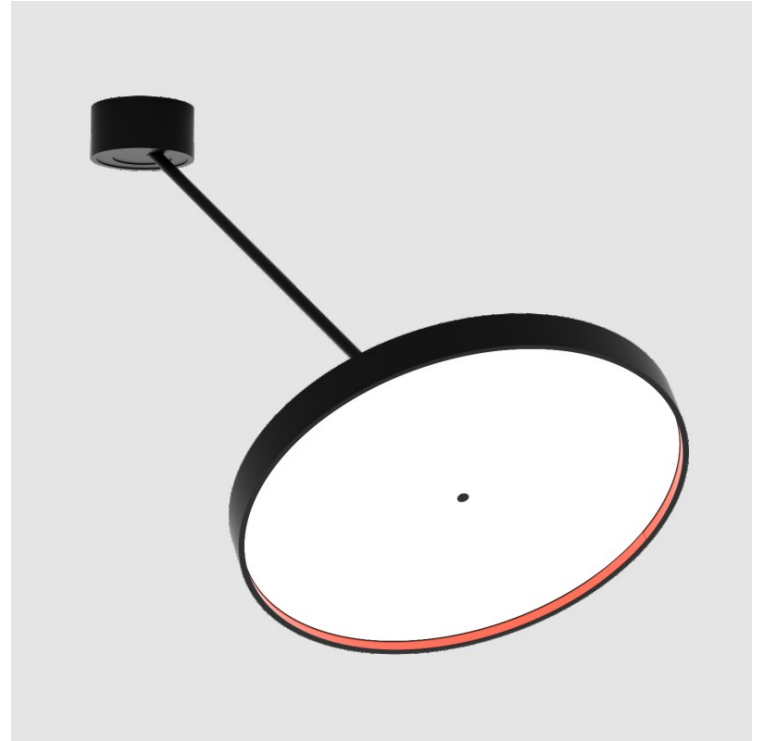

GENERAL

Series: Sign Diva Dancer
Subseries: Sign Diva Dancer Korona
Partner: Prolicht
Division: Architectural
Installation: Suspension
Product Type: Pendant
Mounting Location: Ceiling
Light Distribution: Adjustable

PHYSICAL

Shape: Round
Diameter (mm): 570
Diameter (in): 22 7/16
Height (mm): 870
Depth (mm): 86
Height (in): 34 1/4
Depth (in): 3 3/8
Weight (kg): 5
Weight (lbs): 11.023
Diffuser: PMMA - Opal / Micro-Prism / Sparkling Secret / Vintage Industrial
Fixture Finish: SSR / BKV / CWI / CRY / HAB / UFT / ITA / RUA / FTG / MYG / LOD / PUS / FRO / FUP / KIA / POP / BLS / SPG / MEY / GOH / CHC / COM / ABZ / JAG / OBR / MOS / ROR
Fixture Material: PMMA / Extruded Aluminum / Steel

ELECTRICAL

Lamp Type: LED (Zhaga Standard)
Input Wattage (W): 52.8
Total Output Wattage (W): 47.52
Dimming: Tri-Mode (Non-Dimming and Phase Dimming (120Vac only) and 0-10V Dimming)
Driver Included: Yes
Driver Location: Integrated
Driver Type: Constant Current - Universal
Driver Class: Class 2
Input Voltage (V): 120 - 277
Constant Current (MA): 350

LED

Color Temperature (°K): 2700 / 3000 / 3500 / 4000
Max. Delivered Lumen (lm): 5060 / 6320 / 6448 / 6580
CRI: >90 CRI
Lamp Life (hrs): 50000

OPTICAL

Adjustability: Rotational Canopy 170°; Tilting Canopy ±50°; Tilting Head ±90°

RATINGS AND CERTIFICATIONS

Certified By: Certified for North American Standards
IP rating: IP20