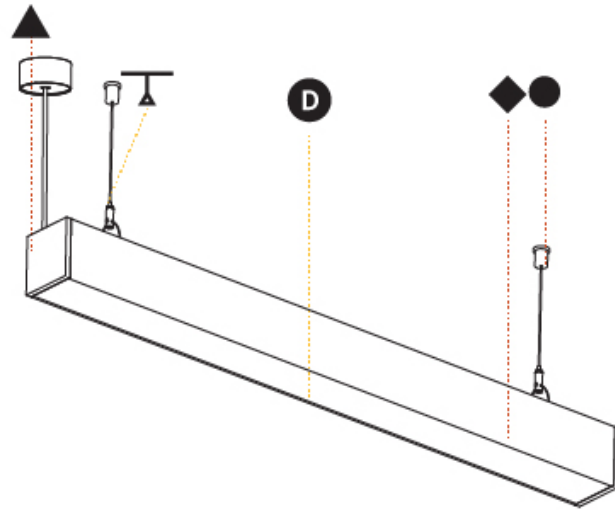

A300059-

PROJECT
TYPE
SPECIFIER
QUANTITY
DATE