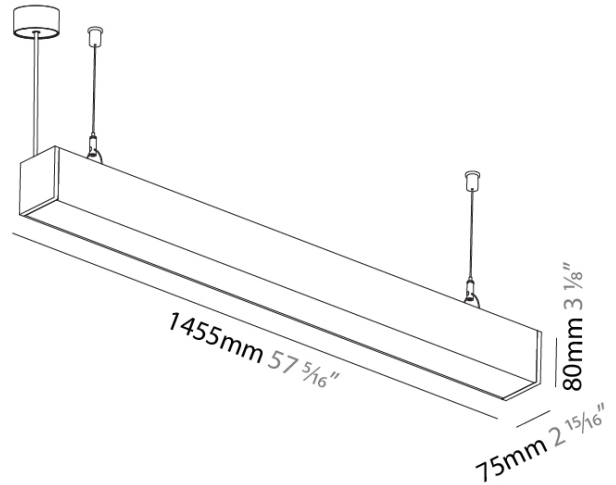

GENERAL

Series: Idaho
Subseries: Idaho 75
Brand: Prolicht
Division: Architectural
Mounting Type: Suspension
Mounting Location: Ceiling
Subcategory: Profile

PHYSICAL

Shape: Rectangle
Length (mm): 1455
Length (in): 57 ⁵/₁₆
Width (mm): 75
Width (in): 2 ¹⁵/₁₆
Height (mm): 80
Height (in): 3 ¹/₈
Max. Overall Height (mm): 2080
Max. Overall Height (in): 81 ⁷/₈
Light Distribution: Direct
Weight (kg): 5.523
Weight (lbs): 12.15
Diffuser: PMMA - Opal or Micro-Prism
Fixture Finish: ANA / SSR / BKV / CWI / CRY / HAB / MSR / UFT / ITA / RUA / OGR / FTG / MYG / RWR / LOD / PUS / FRO / FUP / KIA / POP / BLS / SPG / MEY / GOH / GUM / CHC / COM / ABZ / JAG / OBR / MOS / ROR
Fixture Material: Aluminum
Cable Details: 2000mm or 6000mm Transparent Cable

ELECTRICAL

Lamp Type: LED (Zhaga Standard)
Input Wattage (W): 25
Total Output Wattage (W): 20 / 16 (3500K)
Dimming: Non-Dimming / Phase Dimming (120Vac only) / 0-10V Dimming
Driver Included: Yes
Driver Location: Integrated
Driver Type: Constant Current - 120 / 277Vac
Driver Class: Class 2
Input Voltage (V): 120 - 277
Constant Current (MA): 350 / 500 (3500K)

LED

Color Temperature (°K): 3000 / 3500 / 4000
Max. Delivered Lumen (lm): 2360 / 2450 / 2500
CRI: >80 CRI
Lamp Life (hrs): 50000

RATINGS AND CERTIFICATIONS

Certified By: Certified for North American Standards
IP rating: IP20