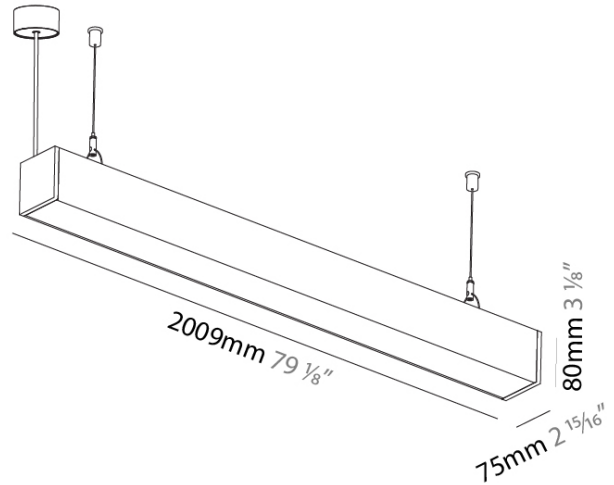

GENERAL

Series: Idaho
Subseries: Idaho 75
Brand: Prolicht
Division: Architectural
Mounting Type: Suspension
Mounting Location: Ceiling
Subcategory: Profile

PHYSICAL

Shape: Rectangle
Length (mm): 2009
Length (in): 79 1/8"
Width (mm): 75
Width (in): 2 15/16"
Height (mm): 80
Height (in): 3 1/8"
Max. Overall Height (mm): 2080
Max. Overall Height (in): 81 7/8"
Light Distribution: Direct
Weight (kg): 7349
Weight (lbs): 16.17
Diffuser: PMMA - Opal or Micro-Prism
Fixture Finish: ANA / SSR / BKV / CWI / CRY / HAB / MSR / UFT / ITA / RUA / OGR / FTG / MYG / RWR / LOD / PUS / FRO / FUP / KIA / POP / BLS / SPG / MEY / GOH / GUM / CHC / COM / ABZ / JAG / OBR / MOS / ROR
Fixture Material: Aluminum
Cable Details: 2000mm or 6000mm Transparent Cable

ELECTRICAL

Lamp Type: LED (Zhaga Standard)
Input Wattage (W): 35
Total Output Wattage (W): 28 / 22.4 (3500K)
Dimming: Non-Dimming / Phase Dimming (120Vac only) / 0-10V Dimming
Driver Included: Yes
Driver Location: Integrated
Driver Type: Constant Current - 120 / 277Vac
Driver Class: Class 2
Input Voltage (V): 120 - 277
Constant Current (MA): 350 / 700 (3500K)

LED

Color Temperature (°K): 3000 / 3500 / 4000
Max. Delivered Lumen (lm): 3310 / 3430 / 3500
CRI: >80 CRI
Lamp Life (hrs): 50000

RATINGS AND CERTIFICATIONS

Certified By: Certified for North American Standards
IP rating: IP20