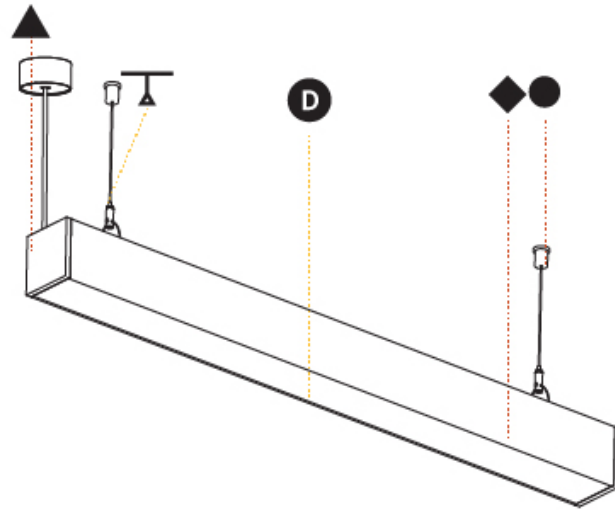

A300061-

PROJECT	_____
TYPE	_____
SPECIFIER	_____
QUANTITY	_____
DATE	_____