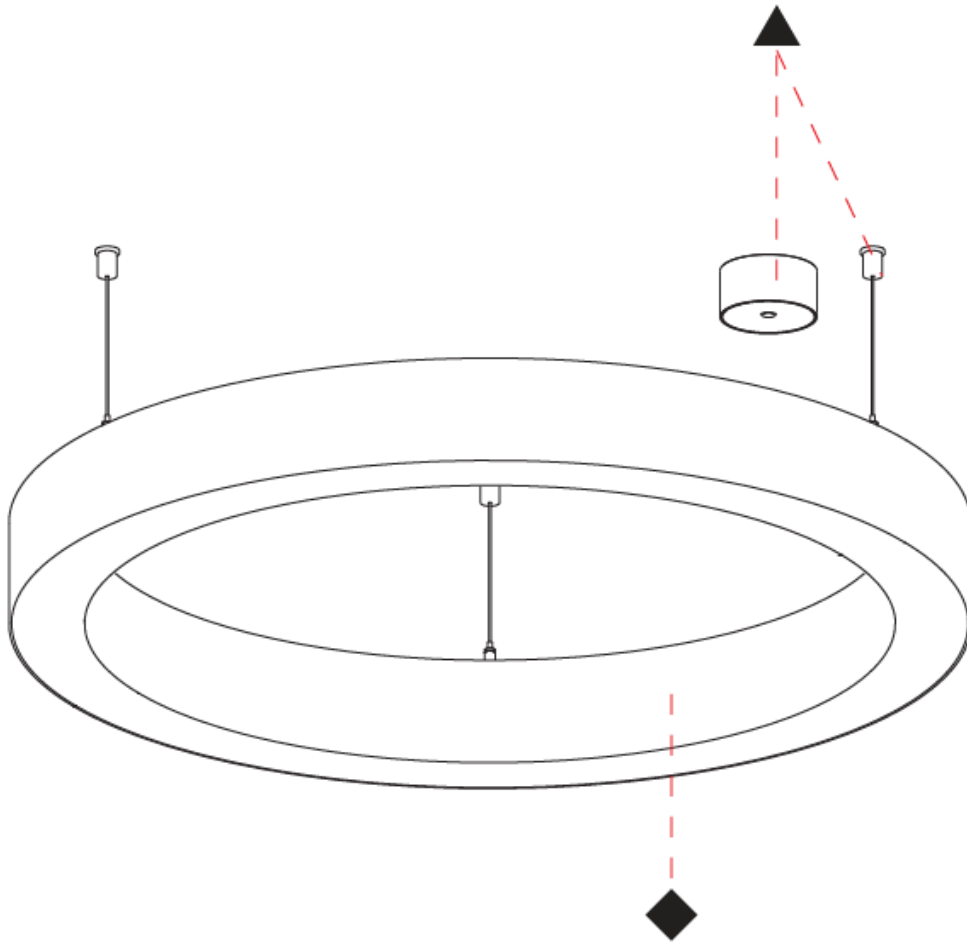

GLORIOUS 65 SUSPENSION

A300062-

PROJECT _____

TYPE _____

SPECIFIER _____

QUANTITY _____

DATE _____

A