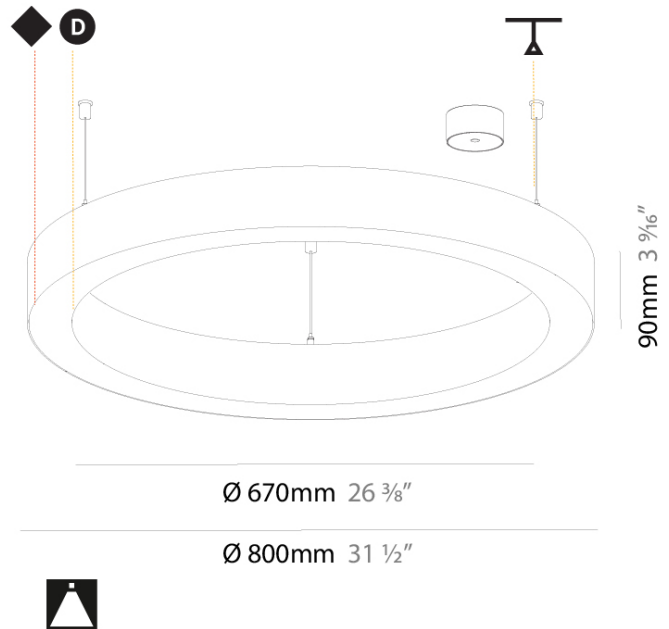

GENERAL

Series: Glorious
Subseries: Glorious 65
Partner: Prolicht
Division: Architectural
Installation: Suspension
Product Type: Pendant
Mounting Location: Ceiling
Light Distribution: Direct

PHYSICAL

Shape: Round
Diameter (mm): 800
Diameter (in): 31 1/2
Height (mm): 90
Height (in): 3 9/16
Max. Overall Height (mm): 2090
Max. Overall Height (in): 82 7/16
Weight (kg): 6.772
Weight (lbs): 14.93
Diffuser: PMMA - Opal / Microprism / Clear Microprism
Fixture Finish: SSR / BKV / CWI / CRY / HAB / UFT / ITA / RUA / FTG / MYG / LOD / PUS / FRO / FUP / KIA / POP / BLS / SPG / MEY / GOH / CHC / COM / ABZ / JAG / OBR / MOS / ROR
Fixture Material: PMMA / Aluminum
Cable Details: 2000mm/78 3/4" or 6000mm/236 1/4" Cable Transparent

ELECTRICAL

Lamp Type: LED (Zhaga Standard)
Input Wattage (W): 52.1
Total Output Wattage (W): 48
Dimming: Tri-Mode (Non-Dimming and Phase Dimming (120Vac only) and 0-10V Dimming)
Driver Included: Yes
Driver Location: Integrated
Driver Type: Constant Current - Universal
Driver Class: Class 2
Input Voltage (V): 120 - 277
Constant Current (MA): 350

LED

Color Temperature (°K): 2700 / 3000 / 3500 / 4000
Max. Delivered Lumen (lm): Max 7147
Nominal Lumen (lm): Max 8632
CRI: >90 CRI
Efficiency (%): 88
Lamp Life (hrs): 50000

RATINGS AND CERTIFICATIONS

Certified By: Certified for North American Standards
IP rating: IP20

PROJECT
TYPE
SPECIFIER
QUANTITY
DATE