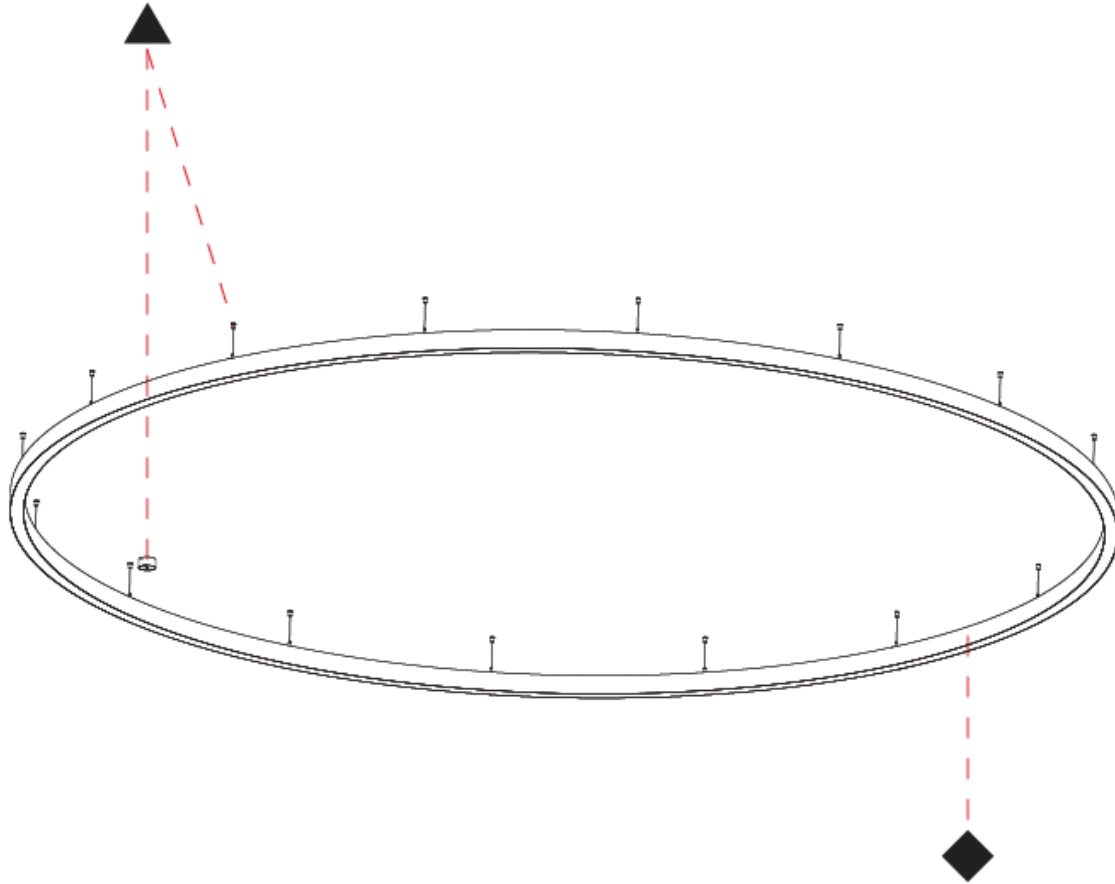

GLORIOUS 65 SUSPENSION

A300066-

PROJECT _____

TYPE _____

SPECIFIER _____

QUANTITY _____

DATE _____

A