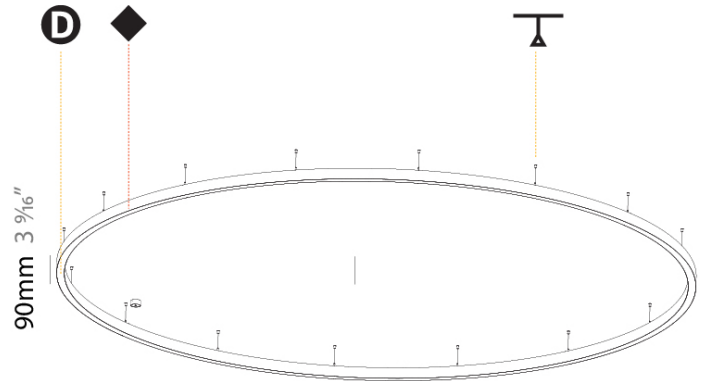

GENERAL

Series: Glorious
Subseries: Glorious 65
Partner: Prolicht
Division: Architectural
Installation: Suspension
Product Type: Pendant
Mounting Location: Ceiling
Light Distribution: Direct / Indirect

PHYSICAL

Shape: Round
Diameter (mm): 5200
Diameter (in): 204 3/4
Height (mm): 90
Height (in): 3 9/16
Max. Overall Height (mm): 2090
Max. Overall Height (in): 82 7/16
Weight (kg): 55.788
Weight (lbs): 123.00
Diffuser: PMMA - Opal / Microprism / Clear Microprism
Fixture Finish: SSR / BKV / CWI / CRY / HAB / UFT / ITA / RUA / FTG / MYG / LOD / PUS / FRO / FUP / KIA / POP / BLS / SPG / MEY / GOH / CHC / COM / ABZ / JAG / OBR / MOS / ROR
Fixture Material: PMMA / Aluminum
Cable Details: 2000mm/78 3/4" or 6000mm/236 1/4" Cable Transparent

ELECTRICAL

Lamp Type: LED (Zhaga Standard)
Input Wattage (W): 563.9
Total Output Wattage (W): 336 / 240
Dimming: Tri-Mode (Non-Dimming and Phase Dimming (120Vac only) and 0-10V Dimming)
Driver Included: Yes
Driver Location: Integrated
Driver Type: Constant Current - Universal
Driver Class: Class 2
Input Voltage (V): 120 - 277
Constant Current (MA): 350

LED

Color Temperature (°K): 2700 / 3000 / 3500 / 4000
Max. Delivered Lumen (lm): Max 74006
Nominal Lumen (lm): Max 89152
CRI: >90 CRI
Lamp Life (hrs): 50000

RATINGS AND CERTIFICATIONS

Certified By: Certified for North American Standards
IP rating: IP20

5070mm 199 5/8"

5200mm 204 3/4"