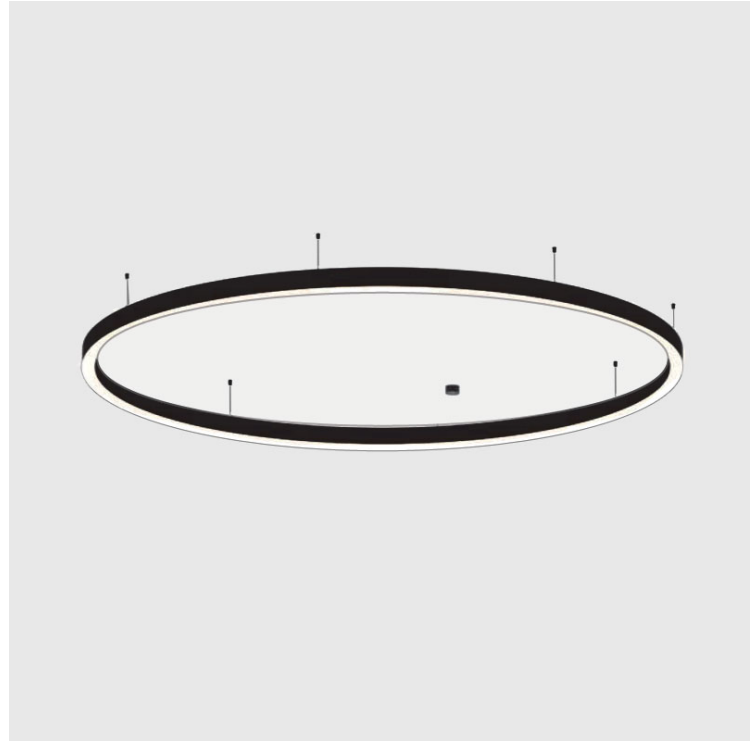

GENERAL

Series: Glorious
Subseries: Glorious 65
Partner: Prolicht
Division: Architectural
Installation: Suspension
Product Type: Pendant
Mounting Location: Ceiling
Light Distribution: Direct / Indirect

PHYSICAL

Shape: Round
Diameter (mm): 5200
Diameter (in): 204 3/4
Height (mm): 90
Height (in): 3 9/16
Max. Overall Height (mm): 2090
Max. Overall Height (in): 82 7/16
Weight (kg): 55.788
Weight (lbs): 123.00
Diffuser: PMMA - Opal / Microprism / Clear Microprism
Fixture Finish: SSR / BKV / CWI / CRY / HAB / UFT / ITA / RUA / FTG / MYG / LOD / PUS / FRO / FUP / KIA / POP / BLS / SPG / MEY / GOH / CHC / COM / ABZ / JAG / OBR / MOS / ROR
Fixture Material: PMMA / Aluminum
Cable Details: 2000mm/78 3/4" or 6000mm/236 1/4" Cable Transparent

ELECTRICAL

Lamp Type: LED (Zhaga Standard)
Input Wattage (W): 563.9
Total Output Wattage (W): 336 / 240
Dimming: Tri-Mode (Non-Dimming and Phase Dimming (120Vac only) and 0-10V Dimming)
Driver Included: Yes
Driver Location: Integrated
Driver Type: Constant Current - Universal
Driver Class: Class 2
Input Voltage (V): 120 - 277
Constant Current (MA): 350

LED

Color Temperature (°K): 2700 / 3000 / 3500 / 4000
Max. Delivered Lumen (lm): Max 74006
Nominal Lumen (lm): Max 89152
CRI: >90 CRI
Lamp Life (hrs): 50000

RATINGS AND CERTIFICATIONS

Certified By: Certified for North American Standards
IP rating: IP20

5070mm 199 5/8"

5200mm 204 3/4"