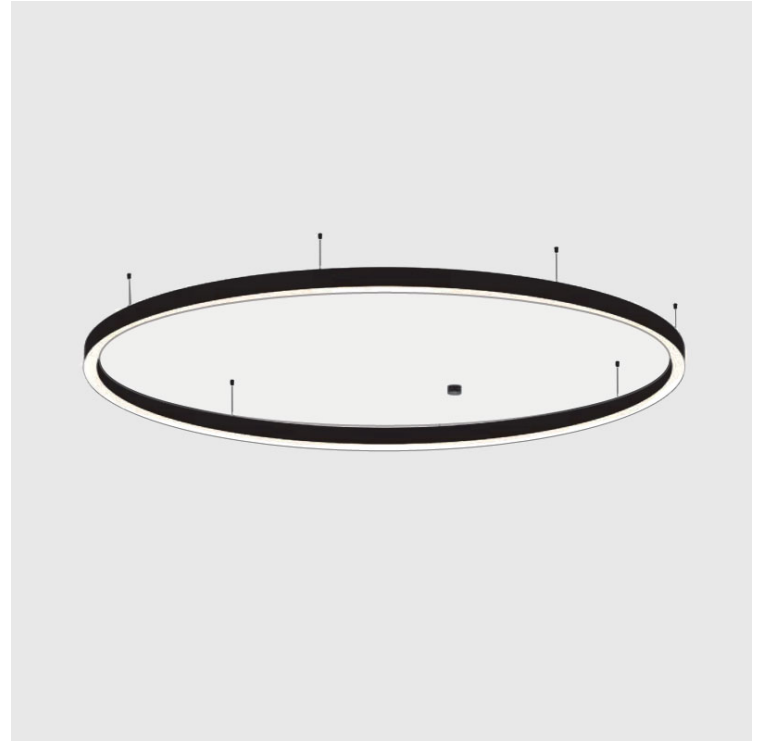

GENERAL

Series: Glorious
Subseries: Glorious 65
Partner: Prolicht
Division: Architectural
Installation: Suspension
Product Type: Pendant
Mounting Location: Ceiling
Light Distribution: Direct / Indirect

PHYSICAL

Shape: Round
Diameter (mm): 5200
Diameter (in): 204 3/4
Height (mm): 90
Height (in): 3 9/16
Max. Overall Height (mm): 2090
Max. Overall Height (in): 82 7/16
Weight (kg): 55.788
Weight (lbs): 123.00
Diffuser: PMMA - Opal / Microprism / Clear Microprism
Fixture Finish: SSR / BKV / CWI / CRY / HAB / UFT / ITA / RUA / FTG / MYG / LOD / PUS / FRO / FUP / KIA / POP / BLS / SPG / MEY / GOH / CHC / COM / ABZ / JAG / OBR / MOS / ROR
Fixture Material: PMMA / Aluminum
Cable Details: 2000mm/78 3/4" or 6000mm/236 1/4" Cable Transparent

ELECTRICAL

Lamp Type: LED (Zhaga Standard)
Input Wattage (W): 563.9
Total Output Wattage (W): 336 / 240
Dimming: Tri-Mode (Non-Dimming and Phase Dimming (120Vac only) and 0-10V Dimming)
Driver Included: Yes
Driver Location: Integrated
Driver Type: Constant Current - Universal
Driver Class: Class 2
Input Voltage (V): 120 - 277
Constant Current (MA): 350

LED

Color Temperature (°K): 2700 / 3000 / 3500 / 4000
Max. Delivered Lumen (lm): Max 74006
Nominal Lumen (lm): Max 89152
CRI: >90 CRI
Lamp Life (hrs): 50000

RATINGS AND CERTIFICATIONS

Certified By: Certified for North American Standards
IP rating: IP20

5070mm 199 5/8"

5200mm 204 3/4"