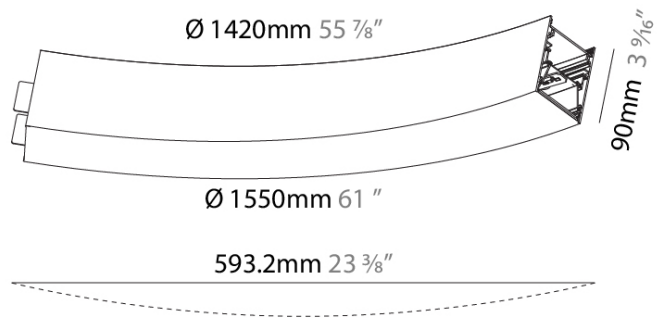

GENERAL

Series: Super-G
Subseries: Super-G Slim 65
Partner: Prolicht
Division: Architectural
Installation: Suspension
Product Type: Linear Profiles
Mounting Location: Ceiling
Light Distribution: Direct / Indirect

PHYSICAL

Shape: Curves
Length (mm): 593
Length (in): 23 3/8
Width (mm): 65
Width (in): 2 9/16
Height (mm): 90
Height (in): 3 9/16
Weight (kg): 2.085
Weight (lbs): 4.6
Diffuser: PMMA - Opal or Micro-Prism
Fixture Finish: SSR / BKV / CWI / CRY / HAB / UFT / ITA / RUA / FTG / MYG / LOD / PUS / FRO / FUP / KIA / POP / BLS / SPG / MEY / GOH / CHC / COM / ABZ / JAG / OBR / MOS / ROR
Fixture Material: Extruded Aluminum

ELECTRICAL

Lamp Type: LED (Zhaga Standard)
Input Wattage (W): 19.8
Total Output Wattage (W): 13.2 / 6.66
Dimming: Tri-Mode (Non-Dimming and Phase Dimming (120Vac only) and 0-10V Dimming)
Driver Included: Yes
Driver Location: Integrated
Driver Type: Constant Current - Universal
Driver Class: Class 2
Input Voltage (V): 120 - 277
Constant Current (MA): 350

LED

Color Temperature (°K): 3000 / 3500 / 4000
Max. Delivered Lumen (lm): 1360 / 1392 / 1420 - Dir / 1080 / 1097 / 1120 Ind
Nominal Lumen (lm): 2880 / 2940 / 3000
CRI: >90 CRI
Lamp Life (hrs): 50000

RATINGS AND CERTIFICATIONS

Certified By: Certified for North American Standards
IP rating: IP20