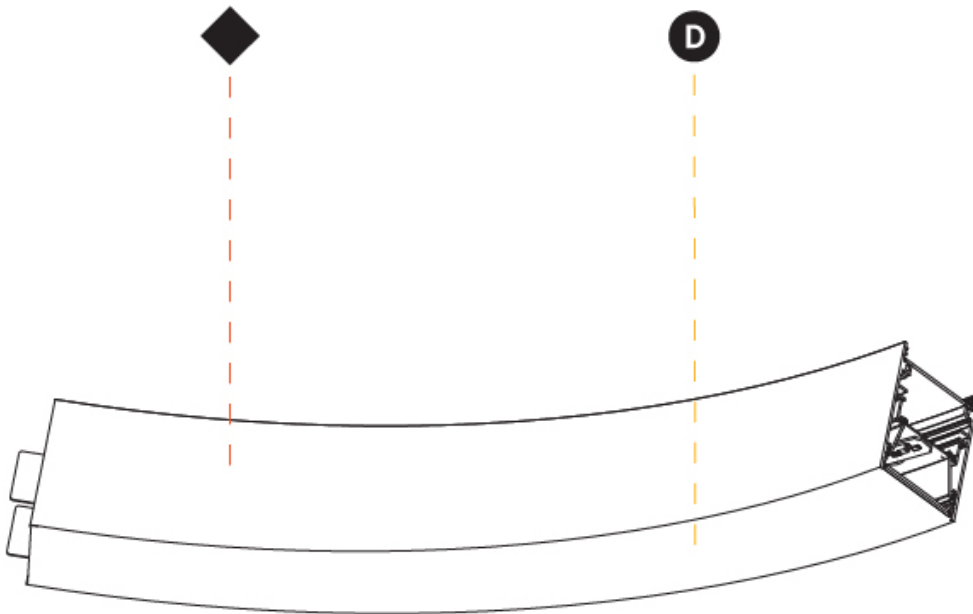

SUPER-G SLIM 65 SUSPENSION

A300077-

PROJECT

TYPE

SPECIFIER

QUANTITY

DATE