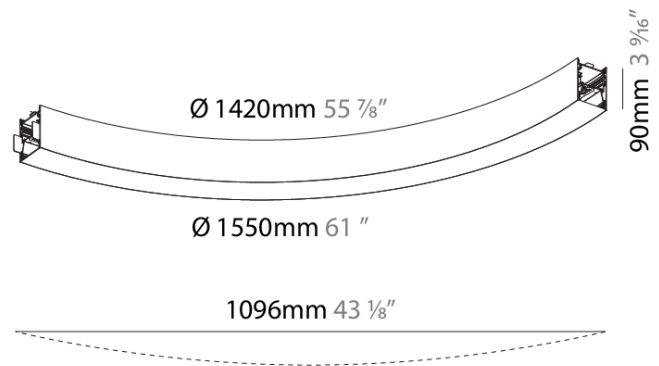

GENERAL

Series: Super-G
Subseries: Super-G Slim 65
Partner: Prolicht
Division: Architectural
Installation: Suspension
Product Type: Linear Profiles
Mounting Location: Ceiling
Light Distribution: Direct / Indirect

PHYSICAL

Shape: Curves
Length (mm): 1096
Length (in): 43
Width (mm): 65
Width (in): 2 9/16
Height (mm): 90
Height (in): 3 9/16
Weight (kg): 4.157
Weight (lbs): 9.16
Diffuser: PMMA - Opal or Micro-Prism
Fixture Finish: SSR / BKV / CWI / CRY / HAB / UFT / ITA / RUA / FTG / MYG / LOD / PUS / FRO / FUP / KIA / POP / BLS / SPG / MEY / GOH / CHC / COM / ABZ / JAG / OBR / MOS / ROR
Fixture Material: Extruded Aluminum

ELECTRICAL

Lamp Type: LED (Zhaga Standard)
Input Wattage (W): 39.6
Total Output Wattage (W): 26.4 / 13.2
Dimming: Tri-Mode (Non-Dimming and Phase Dimming (120Vac only) and 0-10V Dimming)
Driver Included: Yes
Driver Location: Integrated
Driver Type: Constant Current - Universal
Driver Class: Class 2
Input Voltage (V): 120 - 277
Constant Current (MA): 350

LED

Color Temperature (°K): 3000 / 3500 / 4000
Max. Delivered Lumen (lm): 2940 / 2999 / 3060 - Dir / 1980 / 2019 / 2060 - Ind
Nominal Lumen (lm): 5760 / 5880 / 6000
CRI: >90 CRI
Efficiency (%): 88.4
Lamp Life (hrs): 50000

RATINGS AND CERTIFICATIONS

Certified By: Certified for North American Standards
IP rating: IP20