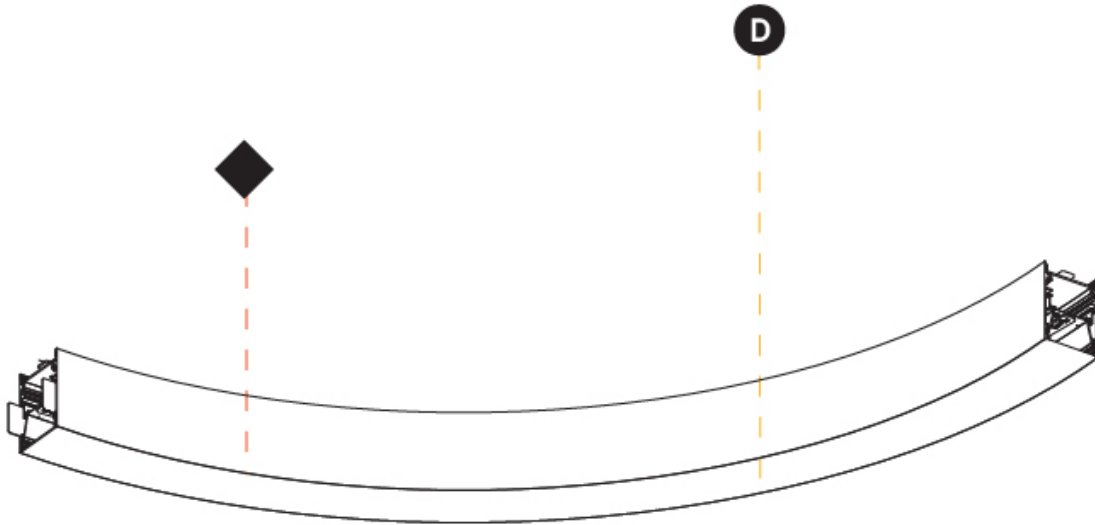

SUPER-G SLIM 65 SUSPENSION

A300078-

PROJECT _____

TYPE _____

SPECIFIER _____

QUANTITY _____

DATE _____