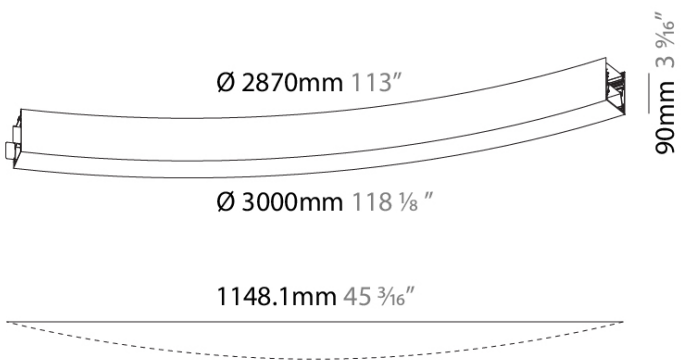

GENERAL
Series: Super-G
Subseries: Super-G Slim 65
Partner: Prolicht
Division: Architectural
Installation: Suspension
Product Type: Linear Profiles
Mounting Location: Ceiling
Light Distribution: Direct / Indirect

PHYSICAL
Shape: Curves
Length (mm): 1148
Length (in): 45 3/16
Width (mm): 65
Width (in): 2 9/16
Height (mm): 90
Height (in): 3 9/16
Weight (kg): 4.241
Weight (lbs): 9.35
Diffuser: PMMA - Opal or Micro-Prism
Fixture Finish: SSR / BKV / CWI / CRY / HAB / UFT / ITA / RUA / FTG / MYG / LOD / PUS / FRO / FUP / KIA / POP / BLS / SPG / MEY / GOH / CHC / COM / ABZ / JAG / OBR / MOS / ROR
Fixture Material: Extruded Aluminum

ELECTRICAL
Lamp Type: LED (Zhaga Standard)
Input Wattage (W): 39.6
Total Output Wattage (W): 26.4 / 13.2
Dimming: Tri-Mode (Non-Dimming and Phase Dimming (120Vac only) and 0-10V Dimming)
Driver Included: Yes
Driver Location: Integrated
Driver Type: Constant Current - Universal
Driver Class: Class 2
Input Voltage (V): 120 - 277
Constant Current (MA): 350

LED
Color Temperature (°K): 3000 / 3500 / 4000
Max. Delivered Lumen (lm): 2720 / 2783 / 2840 - Dir / 2150 / 2195 / 2240 - Ind
Nominal Lumen (lm): 5760 / 5880 / 6000
CRI: >90 CRI
Lamp Life (hrs): 50000

RATINGS AND CERTIFICATIONS
Certified By: Certified for North American Standards
IP rating: IP20