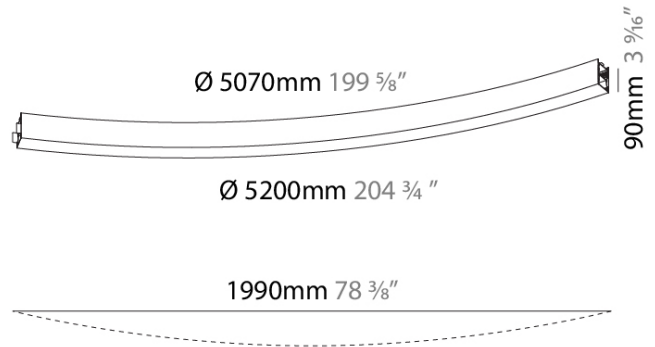

GENERAL

Series: Super-G
Subseries: Super-G Slim 65
Partner: Prolicht
Division: Architectural
Installation: Suspension
Product Type: Linear Profiles
Mounting Location: Ceiling
Light Distribution: Direct / Indirect

PHYSICAL

Shape: Curves
Length (mm): 1990
Length (in): 78 3/8
Width (mm): 65
Width (in): 2 9/16
Height (mm): 90
Height (in): 3 9/16
Weight (kg): 6.81
Weight (lbs): 6.81
Diffuser: PMMA - Opal or Micro-Prism
Fixture Finish: SSR / BKV / CWI / CRY / HAB / UFT / ITA / RUA / FTG / MYG / LOD / PUS / FRO / FUP / KIA / POP / BLS / SPG / MEY / GOH / CHC / COM / ABZ / JAG / OBR / MOS / ROR
Fixture Material: Extruded Aluminum

ELECTRICAL

Lamp Type: LED (Zhaga Standard)
Input Wattage (W): 72.6
Total Output Wattage (W): 46.2 / 26.4
Dimming: Tri-Mode (Non-Dimming and Phase Dimming (120Vac only) and 0-10V Dimming)
Driver Included: Yes
Driver Location: Integrated
Driver Type: Constant Current - Universal
Driver Class: Class 2
Input Voltage (V): 120 - 277
Constant Current (MA): 350

LED

Color Temperature (°K): 3000 / 3500 / 4000
Max. Delivered Lumen (lm): 5150 / 5253 / 5360 - Dir / 3860 / 3949 / 4000
Nominal Lumen (lm): 10560 / 10780 / 11000
CRI: >90 CRI
Lamp Life (hrs): 50000

RATINGS AND CERTIFICATIONS

Certified By: Certified for North American Standards
IP rating: IP20