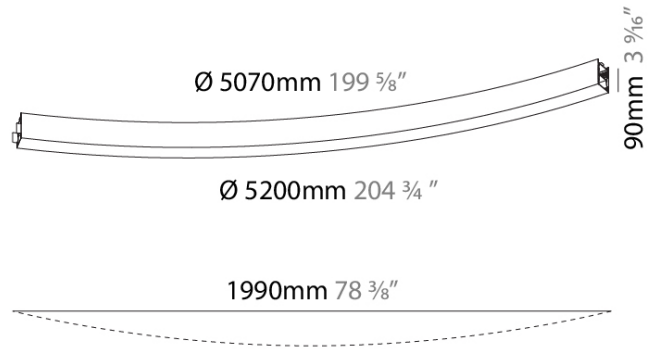

GENERAL

Series: Super-G
Subseries: Super-G Slim 65
Partner: Prolicht
Division: Architectural
Installation: Suspension
Product Type: Linear Profiles
Mounting Location: Ceiling
Light Distribution: Direct / Indirect

PHYSICAL

Shape: Curves
Length (mm): 1990
Length (in): 78 3/8
Width (mm): 65
Width (in): 2 9/16
Height (mm): 90
Height (in): 3 9/16
Weight (kg): 6.81
Weight (lbs): 6.81
Diffuser: PMMA - Opal or Micro-Prism
Fixture Finish: SSR / BKV / CWI / CRY / HAB / UFT / ITA / RUA / FTG / MYG / LOD / PUS / FRO / FUP / KIA / POP / BLS / SPG / MEY / GOH / CHC / COM / ABZ / JAG / OBR / MOS / ROR
Fixture Material: Extruded Aluminum

ELECTRICAL

Lamp Type: LED (Zhaga Standard)
Input Wattage (W): 72.6
Total Output Wattage (W): 46.2 / 26.4
Dimming: Tri-Mode (Non-Dimming and Phase Dimming (120Vac only) and 0-10V Dimming)
Driver Included: Yes
Driver Location: Integrated
Driver Type: Constant Current - Universal
Driver Class: Class 2
Input Voltage (V): 120 - 277
Constant Current (MA): 350

LED

Color Temperature (°K): 3000 / 3500 / 4000
Max. Delivered Lumen (lm): 5150 / 5253 / 5360 - Dir / 3860 / 3949 / 4000
Nominal Lumen (lm): 10560 / 10780 / 11000
CRI: >90 CRI
Lamp Life (hrs): 50000

RATINGS AND CERTIFICATIONS

Certified By: Certified for North American Standards
IP rating: IP20