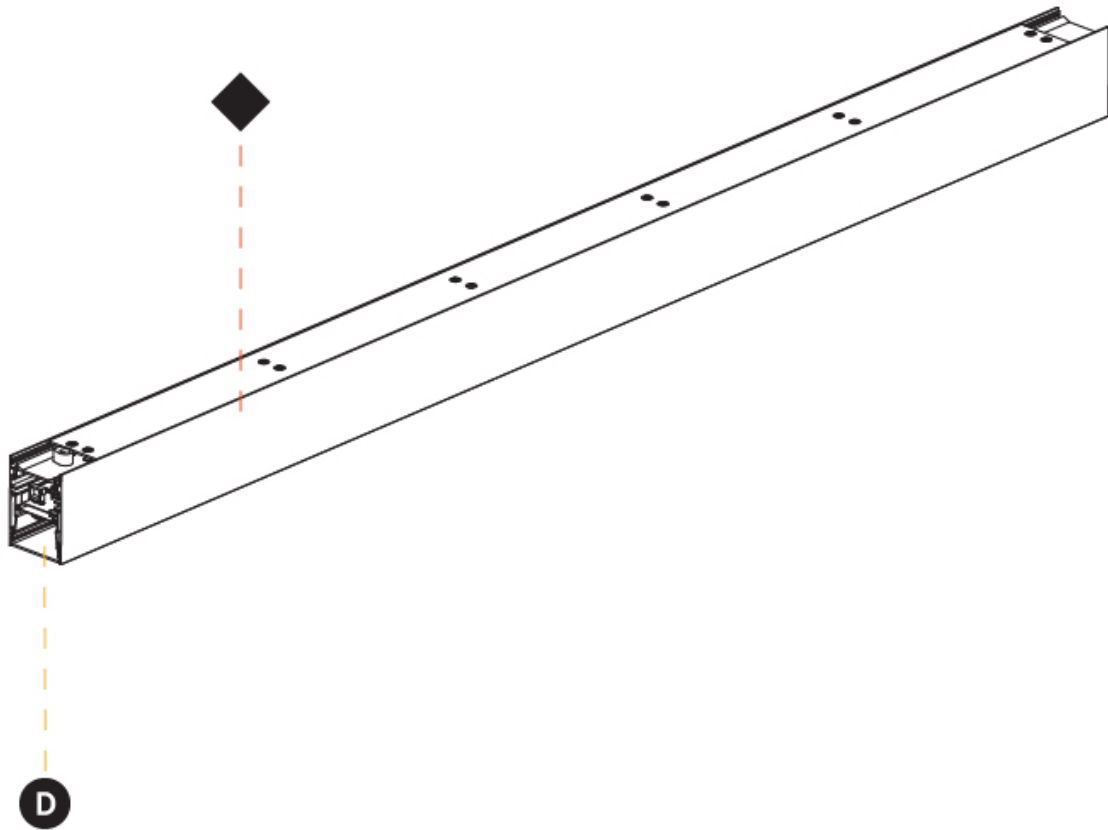

SUPER-G SLIM 65 SUSPENSION

A300086-

PROJECT

TYPE

SPECIFIER

QUANTITY

DATE