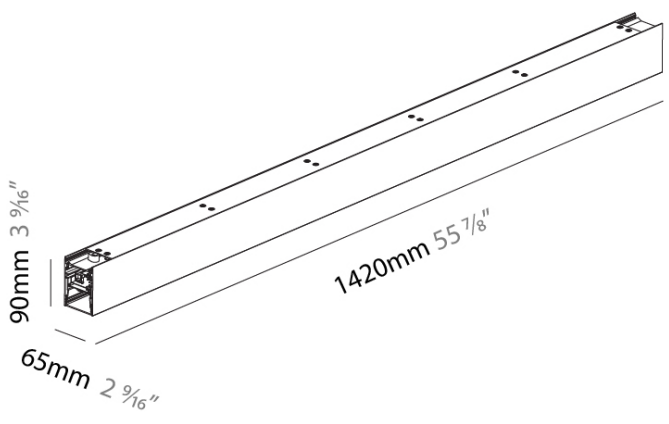

GENERAL
Series: Super-G
Subseries: Super-G Slim 65
Partner: Prolicht
Division: Architectural
Installation: Suspension
Product Type: Linear Profiles
Mounting Location: Ceiling
Light Distribution: Direct / Indirect

PHYSICAL
Shape: Rectangle
Length (mm): 1420
Length (in): 55 7/8
Width (mm): 65
Width (in): 2 9/16
Height (mm): 90
Height (in): 3 5/16
Weight (kg): 5.179
Weight (lbs): 11.42
Diffuser: PMMA - Opal or Micro-Prism
Fixture Finish: SSR / BKV / CWI / CRY / HAB / UFT / ITA / RUA / FTG / MYG / LOD / PUS / FRO / FUP / KIA / POP / BLS / SPG / MEY / GOH / CHC / COM / ABZ / JAG / OBR / MOS / ROR
Fixture Material: Extruded Aluminum

ELECTRICAL
Lamp Type: LED (Zhaga Standard)
Input Wattage (W): 49.5
Total Output Wattage (W): 29.7 / 14.85
Dimming: Tri-Mode (Non-Dimming and Phase Dimming (120Vac only) and 0-10V Dimming)
Driver Included: Yes
Driver Location: Integrated
Driver Type: Constant Current - Universal
Driver Class: Class 2
Input Voltage (V): 120 - 277
Constant Current (MA): 350

LED
Color Temperature (°K): 3000 / 3500 / 4000
Max. Delivered Lumen (lm): 3680 / 3754 / 3830 - Dir / 2460 / 2518 / 2560 - Ind
Nominal Lumen (lm): 7200 / 7350 / 7500
CRI: >90 CRI
Efficiency (%): 88.4%
Lamp Life (hrs): 50000

RATINGS AND CERTIFICATIONS
Certified By: Certified for North American Standards
IP rating: IP20