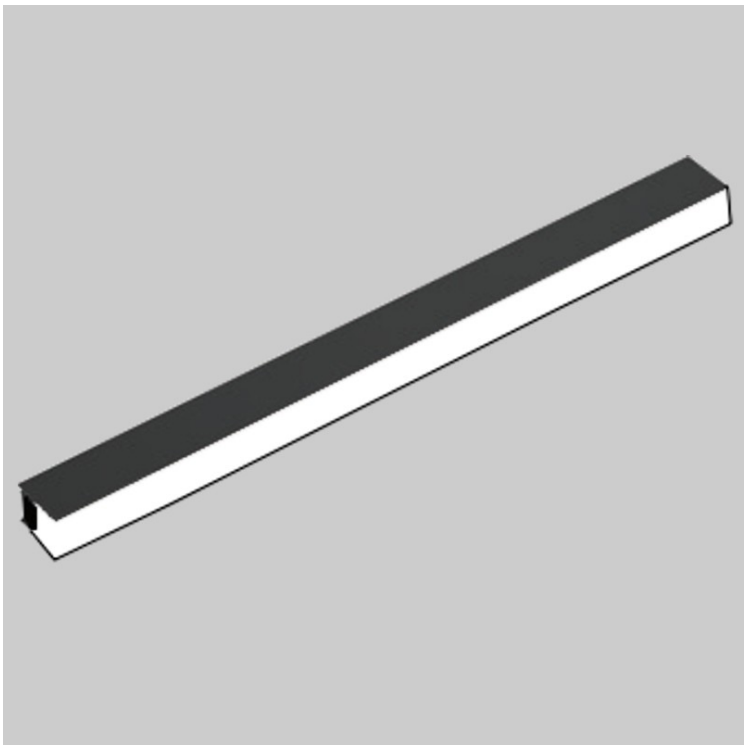

GENERAL
Series: Super-G
Subseries: Super-G Slim 65
Partner: Prolicht
Division: Architectural
Installation: Suspension
Product Type: Linear Profiles
Mounting Location: Ceiling
Light Distribution: Direct / Indirect

PHYSICAL
Shape: Rectangle
Length (mm): 1420
Length (in): 55 7/8
Width (mm): 65
Width (in): 2 9/16
Height (mm): 90
Height (in): 3 5/16
Weight (kg): 5.179
Weight (lbs): 11.42
Diffuser: PMMA - Opal or Micro-Prism
Fixture Finish: SSR / BKV / CWI / CRY / HAB / UFT / ITA / RUA / FTG / MYG / LOD / PUS / FRO / FUP / KIA / POP / BLS / SPG / MEY / GOH / CHC / COM / ABZ / JAG / OBR / MOS / ROR
Fixture Material: Extruded Aluminum

ELECTRICAL
Lamp Type: LED (Zhaga Standard)
Input Wattage (W): 49.5
Total Output Wattage (W): 29.7 / 14.85
Dimming: Tri-Mode (Non-Dimming and Phase Dimming (120Vac only) and 0-10V Dimming)
Driver Included: Yes
Driver Location: Integrated
Driver Type: Constant Current - Universal
Driver Class: Class 2
Input Voltage (V): 120 - 277
Constant Current (MA): 350

LED
Color Temperature (°K): 3000 / 3500 / 4000
Max. Delivered Lumen (lm): 3680 / 3754 / 3830 - Dir / 2460 / 2518 / 2560 - Ind
Nominal Lumen (lm): 7200 / 7350 / 7500
CRI: >90 CRI
Efficiency (%): 88.4%
Lamp Life (hrs): 50000

RATINGS AND CERTIFICATIONS
Certified By: Certified for North American Standards
IP rating: IP20