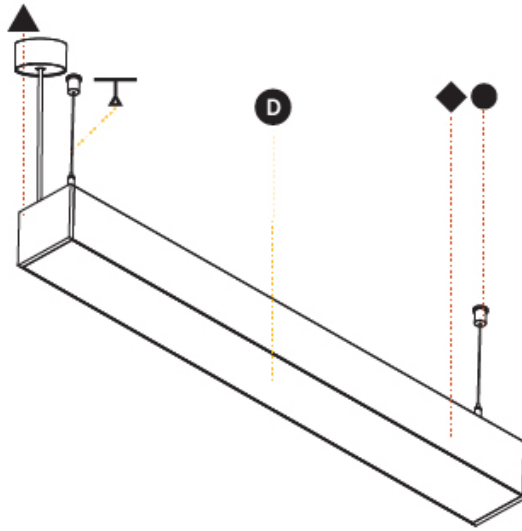

A300097-

PROJECT _____

TYPE _____

SPECIFIER _____

QUANTITY _____

DATE _____