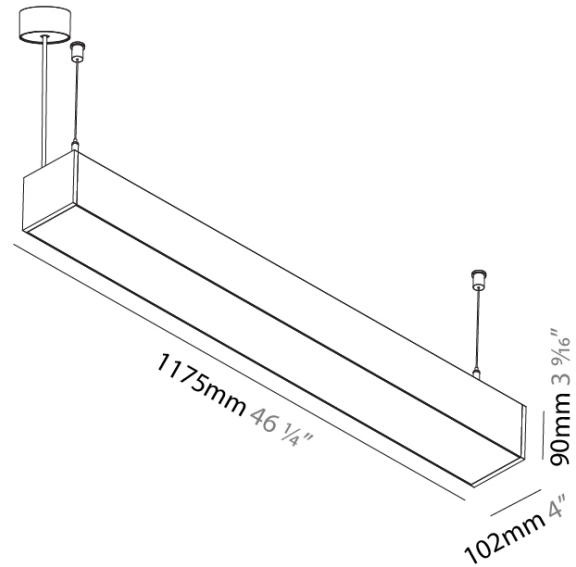

GENERAL

Series: Idaho
Subseries: Idaho 100
Partner: Prolicht
Division: Architectural
Installation: Suspension
Product Type: Linear Profiles
Mounting Location: Ceiling
Light Distribution: Direct

PHYSICAL

Shape: Rectangle
Length (mm): 1175
Length (in): 46 1/4
Width (mm): 102
Width (in): 4
Height (mm): 90
Height (in): 3 9/16
Max. Overall Height (mm): 2090
Max. Overall Height (in): 82 7/16
Weight (kg): 6
Weight (lbs): 13.2
Diffuser: PMMA - Opal or Micro-Prism
Fixture Finish: ANA / SSR / BKV / CWI / CRY / HAB / MSR / UFT / ITA / RUA / OGR / FTG / MYG / RWR / LOD / PUS / FRO / FUP / KIA / POP / BLS / SPG / MEY / GOH / CHC / COM / ABZ / JAG / OBR / MOS / ROR
Fixture Material: Aluminum
Cable Details: 2000mm or 6000mm Transparent Cable

ELECTRICAL

Lamp Type: LED (Zhaga Standard)
Input Wattage (W): 20
Total Output Wattage (W): 16
Dimming: Non-Dimming / Phase Dimming (120Vac only) / 0-10V Dimming
Driver Included: Yes
Driver Location: Integrated
Driver Type: Constant Current - 120 / 277Vac
Driver Class: Class 2
Input Voltage (V): 120 - 277
Constant Current (MA): 350

LED

Color Temperature (°K): 3000 / 3500 / 4000
Max. Delivered Lumen (lm): 2010 / 2088 / 2130
CRI: >80 CRI
Lamp Life (hrs): 50000

RATINGS AND CERTIFICATIONS

Certified By: Certified for North American Standards
IP rating: IP20