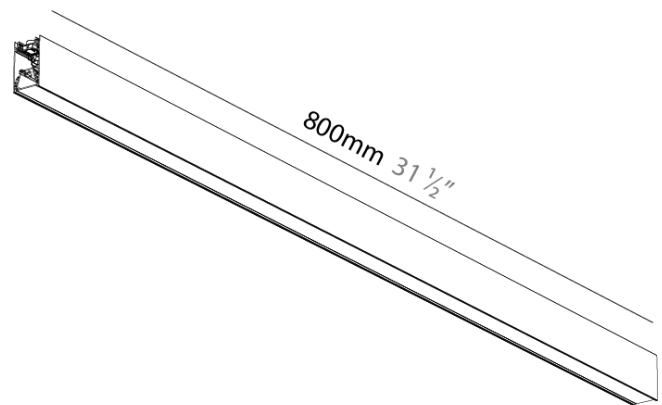

GENERAL
Series: Forties
Partner: Prolicht
Division: Architectural
Installation: Suspension
Product Type: Linear Profiles
Mounting Location: Ceiling
Light Distribution: Direct / Indirect

PHYSICAL
Shape: Rectangle
Length (mm): 800
Length (in): 31 1/2
Width (mm): 45
Width (in): 1 3/4
Height (mm): 76
Height (in): 3
Weight (kg): 1.4
Diffuser: Opal, Prismatic, Clear Prismatic, Raster Black, Glare Control, Wallwash Right, Wallwash Left, Wallwash Double Asymmetric
Fixture Finish: SSR / BKV / CWI / CRY / HAB / UFT / ITA / RUA / FTG / MYG / LOD / PUS / FRO / FUP / KIA / POP / BLS / SPG / MEY / GOH / CHC / COM / ABZ / JAG / OBR / MOS / ROR
Accent Finish: OPL / MPM / CMP / RBK / GCL / WWR / WWL / WDA
Fixture Material: Aluminum Die Cast

ELECTRICAL
Lamp Type: LED
Input Wattage (W): 21
Total Output Wattage (W): 19.1
Dimming: Non-Dimming / Phase Dimming / DALI Dimming / 0-10V Dimming / MATTER Dimming / Casambi
Driver Included: Yes
Driver Location: Integrated
Driver Class: Class 2
Input Voltage (V): 120

LED
Color Temperature (°K): 2700 / 3000 / 3500 / 4000
Max. Delivered Lumen (lm): Max 2987
CRI: >90 CRI
Lamp Life (hrs): 50000

RATINGS AND CERTIFICATIONS
Certified By: Certified for North American Standards
IP rating: IP40