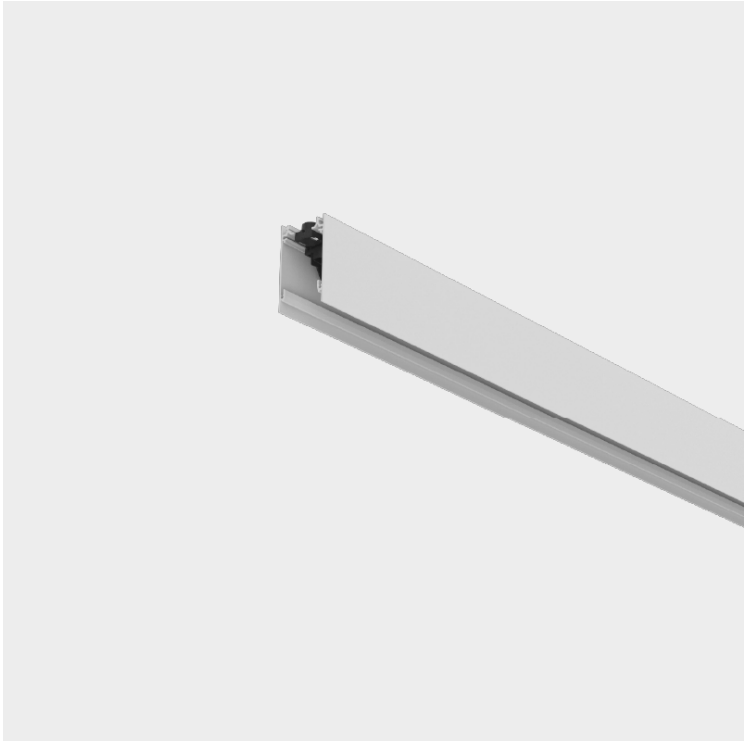

1. To build a product code in our configurator select the specify button on the base model # product page
2. To build a manual product code on this datasheet choose from the options listed below in blue font and add the suffix to the base model #

GENERAL
Series: Forties _____
Partner: Prolicht _____
Division: Architectural _____
Installation: Suspension _____
Product Type: Linear Profiles _____
Mounting Location: Ceiling _____
Light Distribution: Indirect _____

PHYSICAL
Shape: Rectangle _____
Length (mm): 800 _____
Length (in): 31 1/2 _____
Width (mm): 45 _____
Width (in): 1 3/4 _____
Height (mm): 76 _____
Height (in): 3 _____
Weight (kg): 1.4 _____

Fixture Finish: SSR / BKV / CWI / CRY / HAB / UFT / ITA / RUA / FTG / MYG / LOD / PUS / FRO / FUP / KIA / POP / BLS / SPG / MEY / GOH / CHC / COM / ABZ / JAG / OBR / MOS / ROR
Accent Finish: OPL / MPM / CMP / RBK / GCL / WWR / WWL / WDA
Fixture Material: Aluminum Die Cast _____

ELECTRICAL
Lamp Type: LED _____
Input Wattage (W): 4 _____
Total Output Wattage (W): 3.6 _____
Dimming: Non-Dimmable _____
Driver Included: Yes _____
Driver Location: Integrated _____
Driver Class: Class 2 _____
Input Voltage (V): 120 _____

LED
Color Temperature (°K): 2700 / 3000 / 3500 / 4000 _____
Max. Delivered Lumen (lm): Max 593 _____
CRI: >90 CRI _____
Lamp Life (hrs): 50000 _____

RATINGS AND CERTIFICATIONS
Certified By: Certified for North American Standards _____
IP rating: IP40 _____