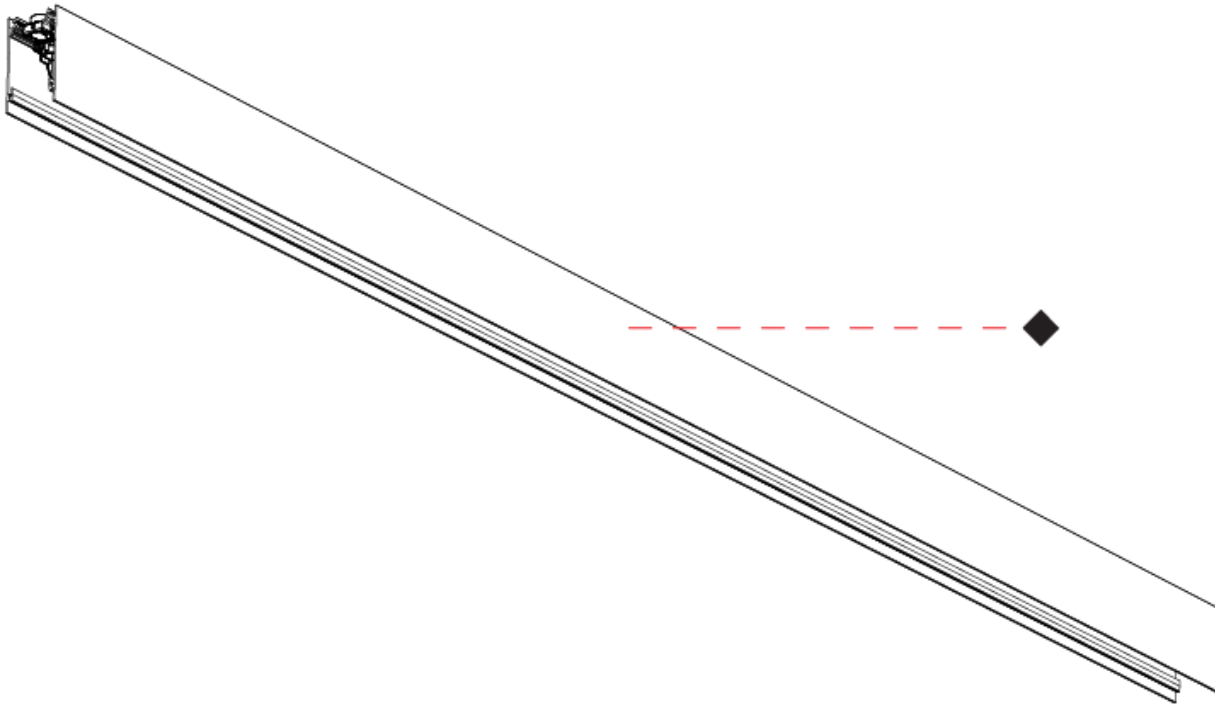

A3000972-HE-

PROJECT _____

TYPE _____

SPECIFIER _____

QUANTITY _____

DATE _____

A