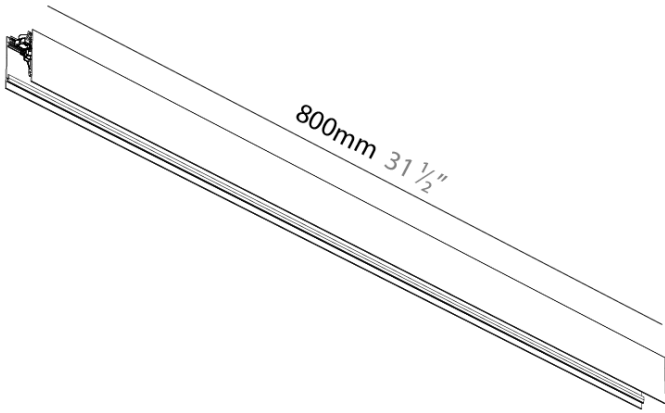

1. To build a product code in our configurator select the specify button on the base model # product page
2. To build a manual product code on this datasheet choose from the options listed below in blue font and add the suffix to the base model #

GENERAL
Series: Forties _____
Partner: Prolicht _____
Division: Architectural _____
Installation: Suspension _____
Product Type: Linear Profiles _____
Mounting Location: Ceiling _____
Light Distribution: Indirect _____

PHYSICAL
Shape: Rectangle _____
Length (mm): 800 _____
Length (in): 31 1/2 _____
Width (mm): 45 _____
Width (in): 1 3/4 _____
Height (mm): 76 _____
Height (in): 3 _____
Weight (kg): 1.4 _____

Fixture Finish: SSR / BKV / CWI / CRY / HAB / UFT / ITA / RUA / FTG / MYG / LOD / PUS / FRO / FUP / KIA / POP / BLS / SPG / MEY / GOH / CHC / COM / ABZ / JAG / OBR / MOS / ROR
Accent Finish: OPL / MPM / CMP / RBK / GCL / WWR / WWL / WDA
Fixture Material: Aluminum Die Cast _____

ELECTRICAL
Lamp Type: LED _____
Input Wattage (W): 4 _____
Total Output Wattage (W): 3.6 _____
Dimming: Non-Dimmable _____
Driver Included: Yes _____
Driver Location: Integrated _____
Driver Class: Class 2 _____
Input Voltage (V): 120 _____

LED
Color Temperature (°K): 2700 / 3000 / 3500 / 4000 _____
Max. Delivered Lumen (lm): Max 593 _____
CRI: >90 CRI _____
Lamp Life (hrs): 50000 _____

RATINGS AND CERTIFICATIONS
Certified By: Certified for North American Standards _____
IP rating: IP40 _____