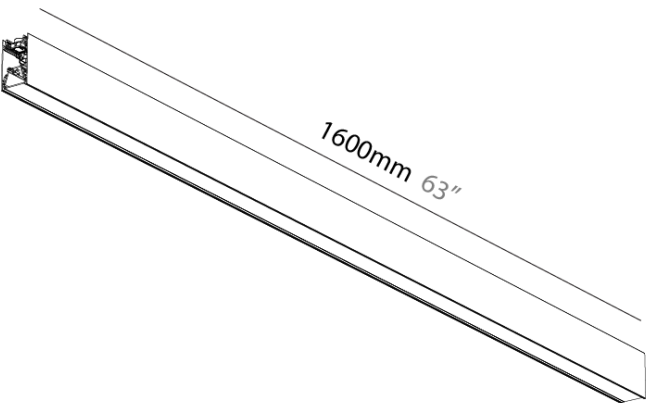

1. To build a product code in our configurator select the specify button on the base model # product page
2. To build a manual product code on this datasheet choose from the options listed below in blue font and add the suffix to the base model #

GENERAL
Series: Forties
Partner: Prolicht
Division: Architectural
Installation: Suspension
Product Type: Linear Profiles
Mounting Location: Ceiling
Light Distribution: Direct / Indirect

PHYSICAL
Shape: Rectangle
Length (mm): 1600
Length (in): 63
Width (mm): 45
Width (in): 1 3/4
Height (mm): 76
Height (in): 3
Diffuser: [Opal](#), [Prismatic](#), [Clear Prismatic](#), [Raster Black](#), [Glare Control](#), [Wallwash Right](#), [Wallwash Left](#), [Wallwash Double Asymmetric](#)
Fixture Finish: [SSR / BKV / CWI / CRY / HAB / UFT / ITA / RUA / FTG / MYG / LOD / PUS / FRO / FUP / KIA / POP / BLS / SPG / MEY / GOH / CHC / COM / ABZ / JAG / OBR / MOS / ROR](#)
Accent Finish: [OPL / MPM / CMP / RBK / GCL / WWR / WWL / WDA](#)
Fixture Material: Aluminum Die Cast

ELECTRICAL
Lamp Type: LED
Input Wattage (W): 44.5
Total Output Wattage (W): 41
Dimming: [Non-Dimming / Phase Dimming / DALI Dimming / 0-10V Dimming / MATTER Dimming / Casambi](#)
Driver Included: Yes
Driver Location: Integrated
Driver Class: Class 2
Input Voltage (V): 120

LED
Color Temperature (°K): [2700 / 3000 / 3500 / 4000](#)
Max. Delivered Lumen (lm): Max 6327
CRI: >90 CRI
Lamp Life (hrs): 50000

RATINGS AND CERTIFICATIONS
Certified By: Certified for North American Standards
IP rating: IP20