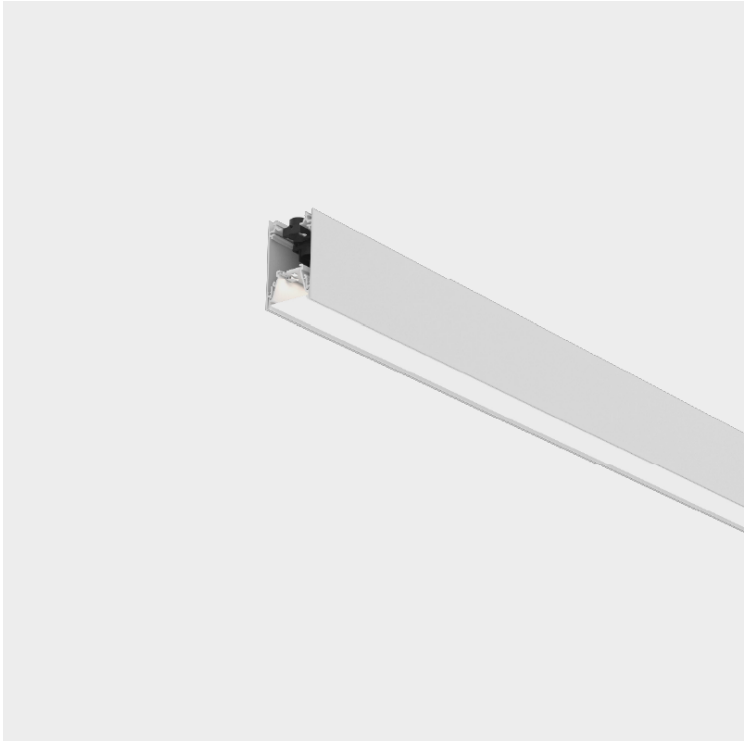

1. To build a product code in our configurator select the specify button on the base model # product page
2. To build a manual product code on this datasheet choose from the options listed below in blue font and add the suffix to the base model #

GENERAL
Series: Forties
Partner: Prolicht
Division: Architectural
Installation: Suspension
Product Type: Linear Profiles
Mounting Location: Ceiling
Light Distribution: Direct / Indirect

PHYSICAL
Shape: Rectangle
Length (mm): 1600
Length (in): 63
Width (mm): 45
Width (in): 1 3/4
Height (mm): 76
Height (in): 3
Diffuser: [Opal](#), [Prismatic](#), [Clear Prismatic](#), [Raster Black](#), [Glare Control](#), [Wallwash Right](#), [Wallwash Left](#), [Wallwash Double Asymmetric](#)
Fixture Finish: [SSR / BKV / CWI / CRY / HAB / UFT / ITA / RUA / FTG / MYG / LOD / PUS / FRO / FUP / KIA / POP / BLS / SPG / MEY / GOH / CHC / COM / ABZ / JAG / OBR / MOS / ROR](#)
Accent Finish: [OPL / MPM / CMP / RBK / GCL / WWR / WWL / WDA](#)
Fixture Material: Aluminum Die Cast

ELECTRICAL
Lamp Type: LED
Input Wattage (W): 44.5
Total Output Wattage (W): 41
Dimming: [Non-Dimming / Phase Dimming / DALI Dimming / 0-10V Dimming / MATTER Dimming / Casambi](#)
Driver Included: Yes
Driver Location: Integrated
Driver Class: Class 2
Input Voltage (V): 120

LED
Color Temperature (°K): [2700 / 3000 / 3500 / 4000](#)
Max. Delivered Lumen (lm): Max 6327
CRI: >90 CRI
Lamp Life (hrs): 50000

RATINGS AND CERTIFICATIONS
Certified By: Certified for North American Standards
IP rating: IP20