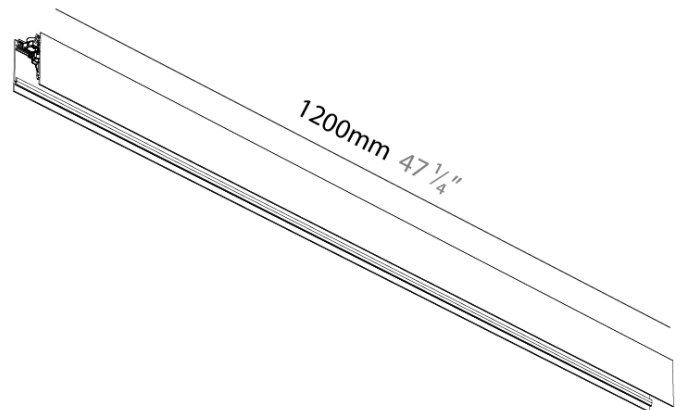

DESCRIPTION
Forties, Suspension Straight Module, 1,200mm/47 1/4", Indirect, 14.8W LED, 2700K / 3000K / 3500K / 4000K, Max 1950lm, Dimmable IP40, CRI:90

1. To build a product code in our configurator select the specify button on the base model # product page
2. To build a manual product code on this datasheet choose from the options listed below in blue font and add the suffix to the base model #

GENERAL
Series: Forties
Partner: Prolicht
Division: Architectural
Installation: Suspension
Product Type: Linear Profiles
Mounting Location: Ceiling
Light Distribution: Indirect

PHYSICAL
Shape: Rectangle
Length (mm): 1200
Length (in): 47 1/4
Width (mm): 45
Width (in): 1 3/4
Height (mm): 76
Height (in): 3
Weight (kg): 1.8
Fixture Finish: SSR / BKV / CWI / CRY / HAB / UFT / ITA / RUA / FTG / MYG / LOD / PUS / FRO / FUP / KIA / POP / BLS / SPG / MEY / GOH / CHC / COM / ABZ / JAG / OBR / MOS / ROR
Fixture Material: Aluminum Die Cast

ELECTRICAL
Lamp Type: LED
Input Wattage (W): 14.8
Total Output Wattage (W): 13.6
Dimming: Non-Dimming / Phase Dimming / DALI Dimming / 0-10V Dimming / MATTER Dimming / Casambi
Driver Included: Yes
Driver Location: Integrated
Driver Class: Class 2
Input Voltage (V): 120

LED
Color Temperature (°K): 2700 / 3000 / 3500 / 4000
Max. Delivered Lumen (lm): Max 1950
CRI: >90 CRI
Lamp Life (hrs): 50000

RATINGS AND CERTIFICATIONS
Certified By: Certified for North American Standards
IP rating: IP40