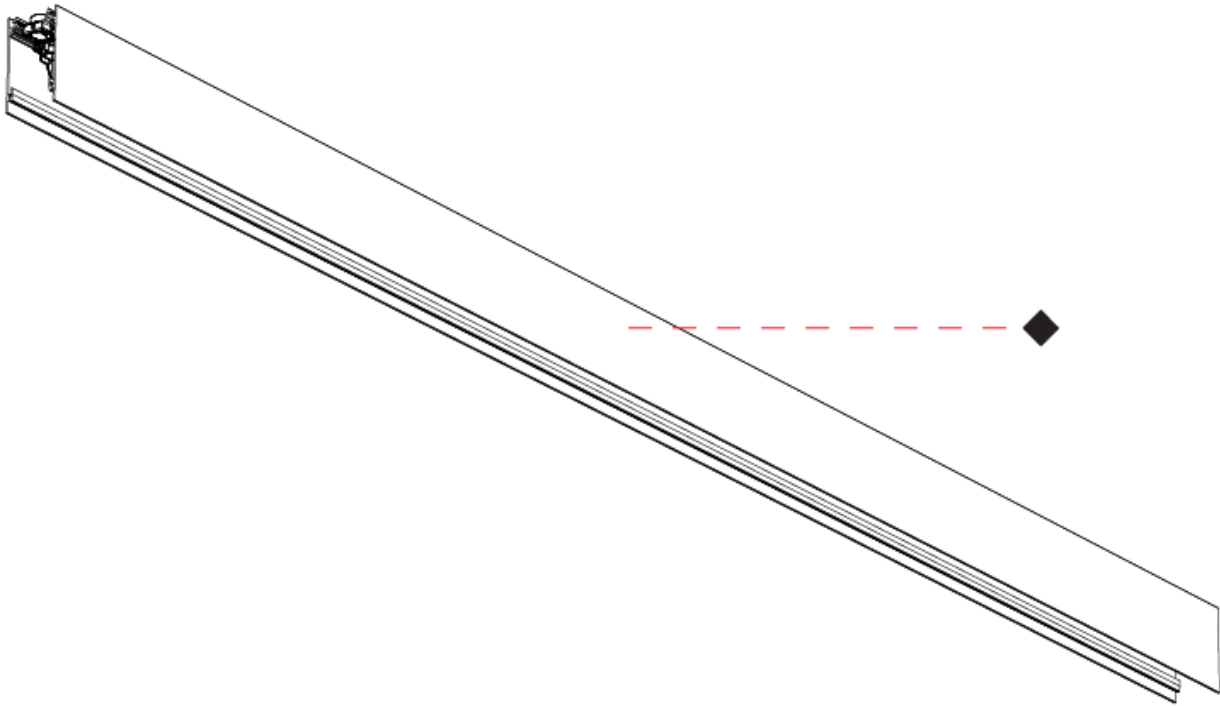

A3000975-

PROJECT

TYPE

SPECIFIER

QUANTITY

DATE

A