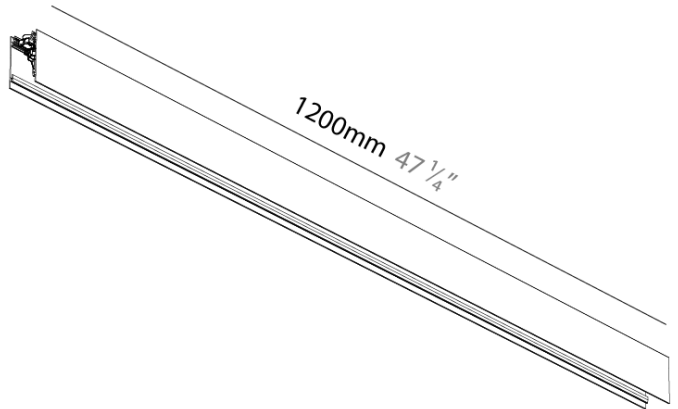

1. To build a product code in our configurator select the specify button on the base model # product page
2. To build a manual product code on this datasheet choose from the options listed below in blue font and add the suffix to the base model #

GENERAL

Series: Forties _____
Partner: Prolicht _____
Division: Architectural _____
Installation: Suspension _____
Product Type: Linear Profiles _____
Mounting Location: Ceiling _____
Light Distribution: Indirect _____

PHYSICAL

Shape: Rectangle _____
Length (mm): 1200 _____
Length (in): 47 1/4 _____
Width (mm): 45 _____
Width (in): 1 3/4 _____
Height (mm): 76 _____
Height (in): 3 _____
Weight (kg): 1.8 _____

Fixture Finish: SSR / BKV / CWI / CRY / HAB / UFT / ITA / RUA / FTG / MYG / LOD / PUS / FRO / FUP / KIA / POP / BLS / SPG / MEY / GOH / CHC / COM / ABZ / JAG / OBR / MOS / ROR
Accent Finish: OPL / MPM / CMP / RBK / GCL / WWR / WWL / WDA
Fixture Material: Aluminum Die Cast _____

ELECTRICAL

Lamp Type: LED _____
Input Wattage (W): 7.3 _____
Total Output Wattage (W): 6.3 _____
Dimming: Non-Dimmable _____
Driver Included: Yes _____
Driver Location: Integrated _____
Driver Class: Class 2 _____
Input Voltage (V): 120 _____

LED

Color Temperature (°K): 2700 / 3000 / 3500 / 4000 _____
Max. Delivered Lumen (lm): Max 936 _____
CRI: >90 CRI _____
Lamp Life (hrs): 50000 _____

RATINGS AND CERTIFICATIONS

Certified By: Certified for North American Standards _____
IP rating: IP40 _____