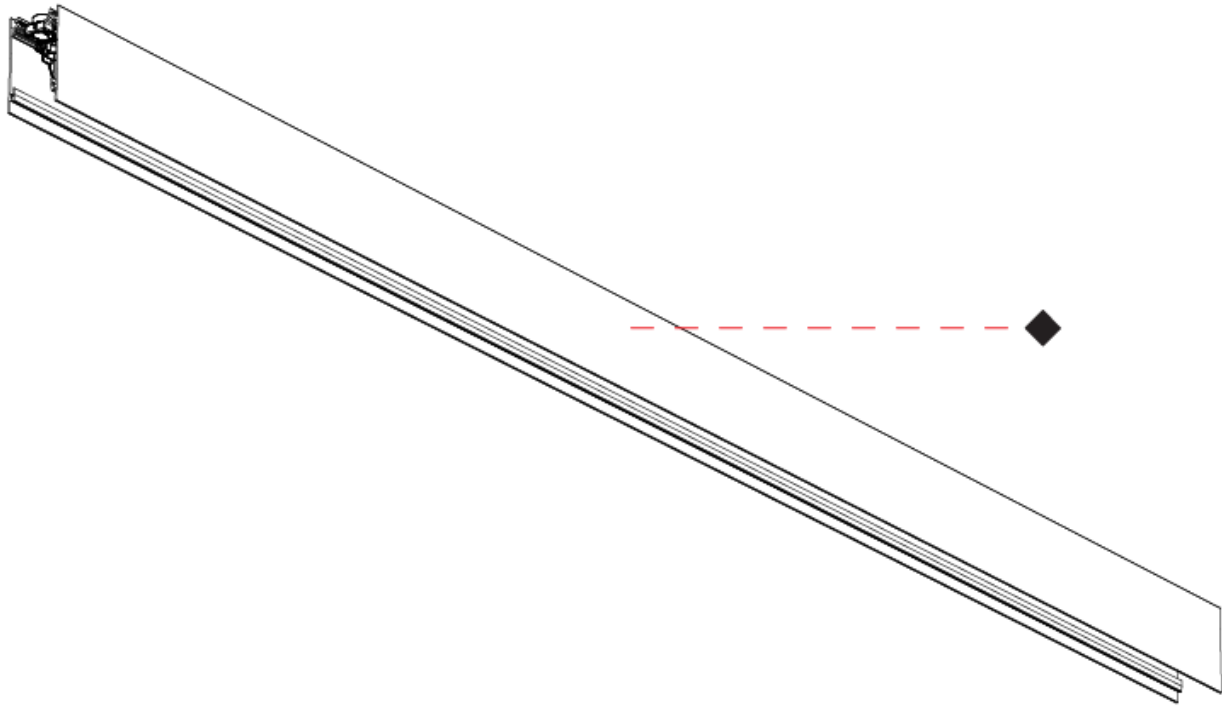

A3000975-HE-

PROJECT

TYPE

SPECIFIER

QUANTITY

DATE

A