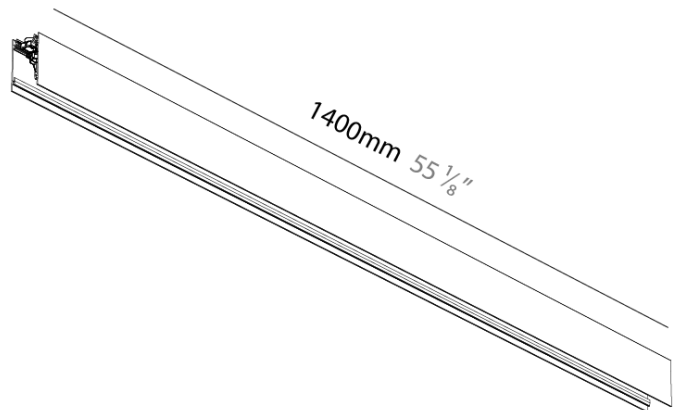

1. To build a product code in our configurator select the specify button on the base model # product page
2. To build a manual product code on this datasheet choose from the options listed below in blue font and add the suffix to the base model #

GENERAL

Series: Forties _____
Partner: Prolicht _____
Division: Architectural _____
Installation: Suspension _____
Product Type: Linear Profiles _____
Mounting Location: Ceiling _____
Light Distribution: Indirect _____

PHYSICAL

Shape: Rectangle _____
Length (mm): 1400 _____
Length (in): 55 1/8 _____
Width (mm): 45 _____
Width (in): 1 3/4 _____
Height (mm): 76 _____
Height (in): 3 _____
Weight (kg): 1.8 _____

Fixture Finish: SSR / BKV / CWI / CRY / HAB / UFT / ITA / RUA / FTG / MYG / LOD / PUS / FRO / FUP / KIA / POP / BLS / SPG / MEY / GOH / CHC / COM / ABZ / JAG / OBR / MOS / ROR
Fixture Material: Aluminum Die Cast

ELECTRICAL

Lamp Type: LED _____
Input Wattage (W): 8.8 _____
Total Output Wattage (W): 8.2 _____
Dimming: Non-Dimmable _____
Driver Included: Yes _____
Driver Location: Integrated _____
Driver Class: Class 2 _____
Input Voltage (V): 120 _____

LED

Color Temperature (°K): 2700 / 3000 / 3500 / 4000 _____
Max. Delivered Lumen (lm): Max 1186 _____
CRI: >90 CRI _____
Lamp Life (hrs): 50000 _____

RATINGS AND CERTIFICATIONS

Certified By: Certified for North American Standards _____
IP rating: IP40 _____