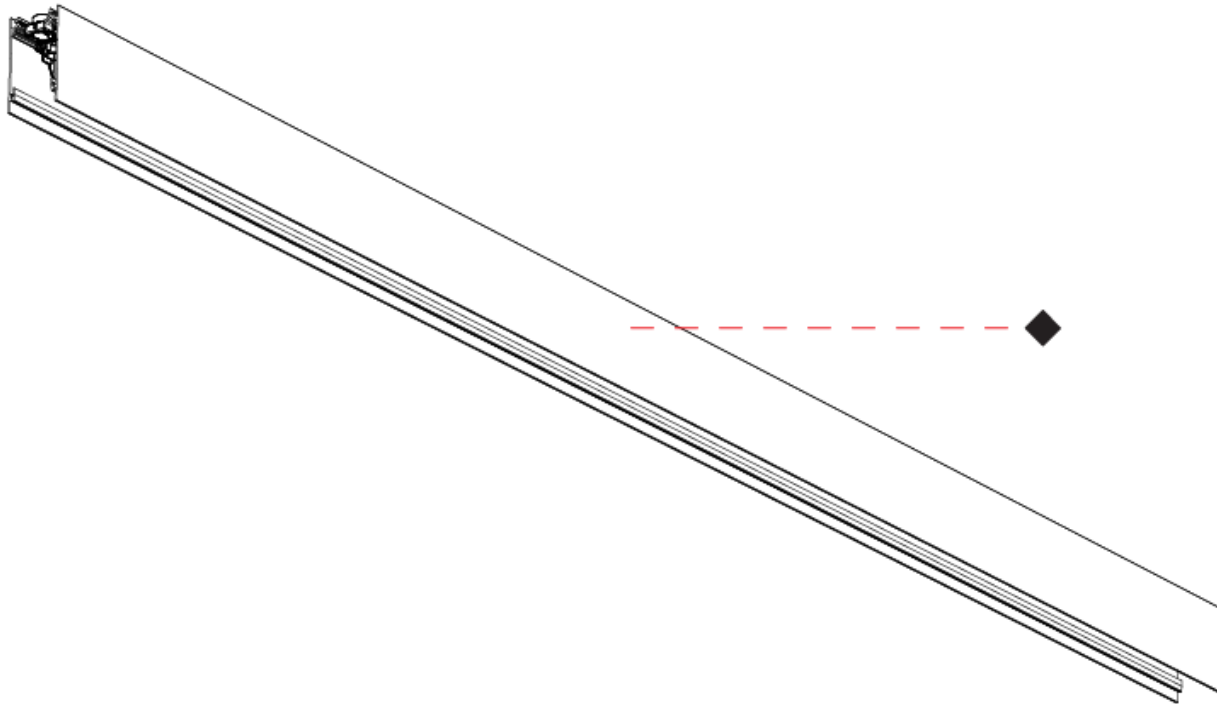

A3000977-HE-

PROJECT

TYPE

SPECIFIER

QUANTITY

DATE

A