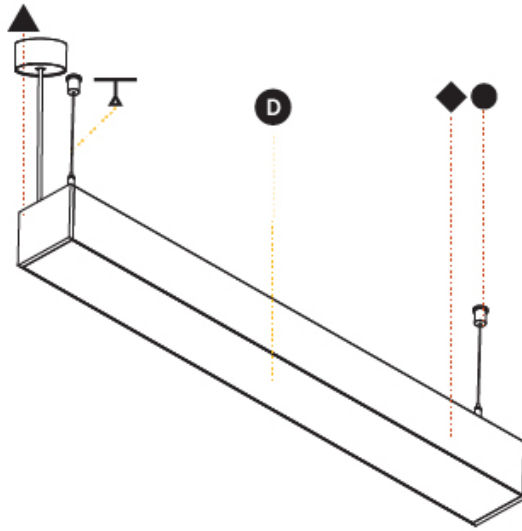

A300098-

PROJECT _____

TYPE _____

SPECIFIER _____

QUANTITY _____

DATE _____

A