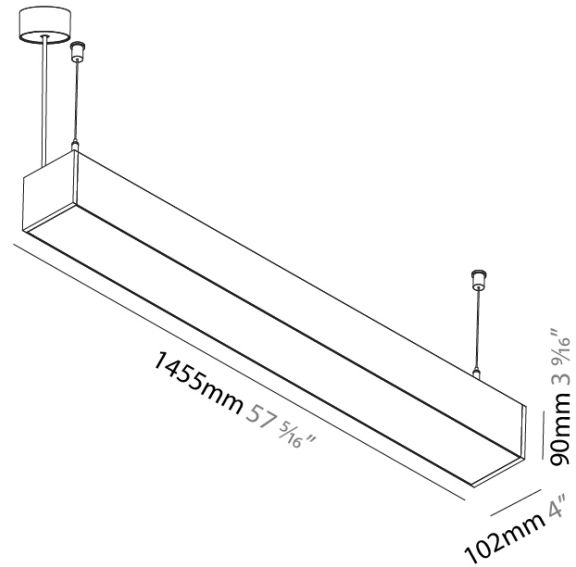

GENERAL

Series: Idaho
Subseries: Idaho 100
Partner: Prolicht
Division: Architectural
Installation: Suspension
Product Type: Linear Profiles
Mounting Location: Ceiling
Light Distribution: Direct

PHYSICAL

Shape: Rectangle
Length (mm): 1455
Length (in): 57 5/16"
Width (mm): 102
Width (in): 4"
Height (mm): 90
Height (in): 3 9/16"
Max. Overall Height (mm): 2090
Max. Overall Height (in): 82 7/16"
Weight (kg): 7.2
Weight (lbs): 15.84
Diffuser: PMMA - Opal or Micro-Prism
Fixture Finish: ANA / SSR / BKV / CWI / CRY / HAB / MSR / UFT / ITA / RUA / OGR / FTG / MYG / RWR / LOD / PUS / FRO / FUP / KIA / POP / BLS / SPG / MEY / GOH / CHC / COM / ABZ / JAG / OBR / MOS / ROR
Fixture Material: Aluminum
Cable Details: 2000mm or 6000mm Transparent Cable

ELECTRICAL

Lamp Type: LED (Zhaga Standard)
Input Wattage (W): 25
Total Output Wattage (W): 20
Dimming: Non-Dimming / Phase Dimming (120Vac only) / 0-10V Dimming
Driver Included: Yes
Driver Location: Integrated
Driver Type: Constant Current - 120 / 277Vac
Driver Class: Class 2
Input Voltage (V): 120 - 277
Constant Current (mA): 350

LED

Color Temperature (°K): 3000 / 3500 / 4000
Max. Delivered Lumen (lm): 2520 / 2607 / 2660
CRI: >80 CRI
Lamp Life (hrs): 50000

RATINGS AND CERTIFICATIONS

Certified By: Certified for North American Standards
IP rating: IP20